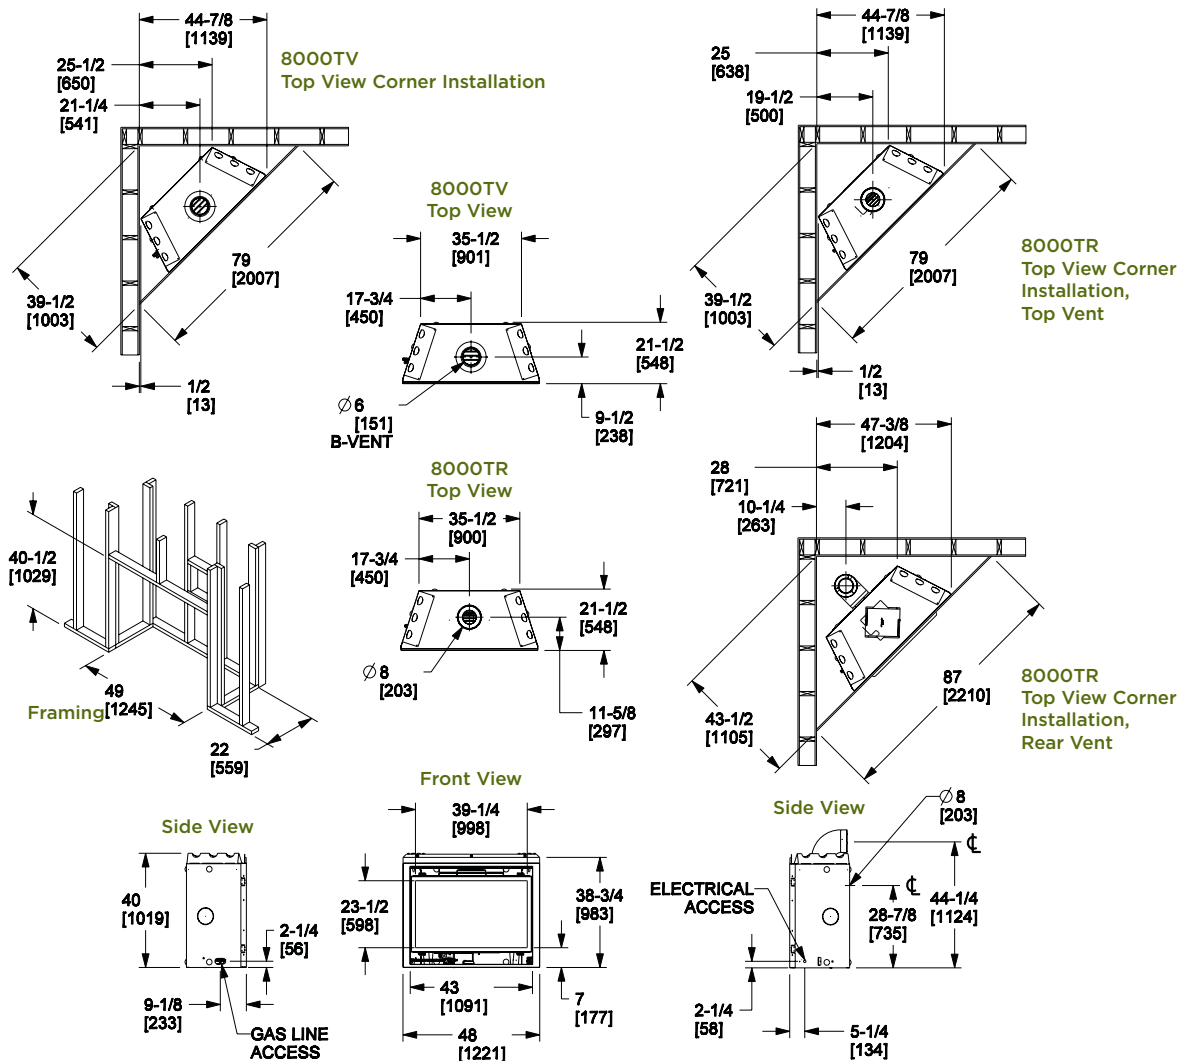

8000TR-OAK and 8000TV-OAK Specifications

MODEL	HEIGHT		FRONT WIDTH		BACK WIDTH		DEPTH		GLASS SIZE	Btu/Hour Input
	Actual	Framing	Actual	Framing	Actual	Framing	Actual	Framing		
8000TR-OAK 8000TV-OAK	40	40-1/2	48	49	35-1/2	49	21-1/2	22	26-13/16 x 42-1/2	26,000-37,500

Dimensions above are in inches; technical drawings are in inches and millimeters. Reference dimensions only. We recommend measuring individual units at installation. Assumes the use of 1/2" drywall. NOTE: Non-combustible material is allowed over this dimension. Make sure you do NOT cover the decorative door opening.

Refer to installation manual for detailed specifications on installing this product. Heat & Glo reserves the right to update units periodically. The flame and ember appearance may vary based on the type of fuel burned and the venting configuration used. Pictures in this brochure are not true representations of the fireplaces and/or flames, or colors of finishes.

8000TR-Oak and 8000TV-Oak Features

- 26,000-37,500 Btu/Hour Input (NG) (8000TV-Oak/TR-Oak)
- 8000 TV-Oak 24,000-37,500 Btu/Hour Input (LP)
- 8000 TR-Oak 25,000-37,500 Btu/Hour Input (LP)
- Optional weathered refractory
- 6 ceramic logs
- High thermal efficiency
- Variable valve
- Sealed combustion chamber
- Five decorative fronts, interchangeable decorative panels and Firescreen companions (optional)
- Energy-saving IntelliFire™ ignition system or standing pilot standard (LP in IntelliFire only)