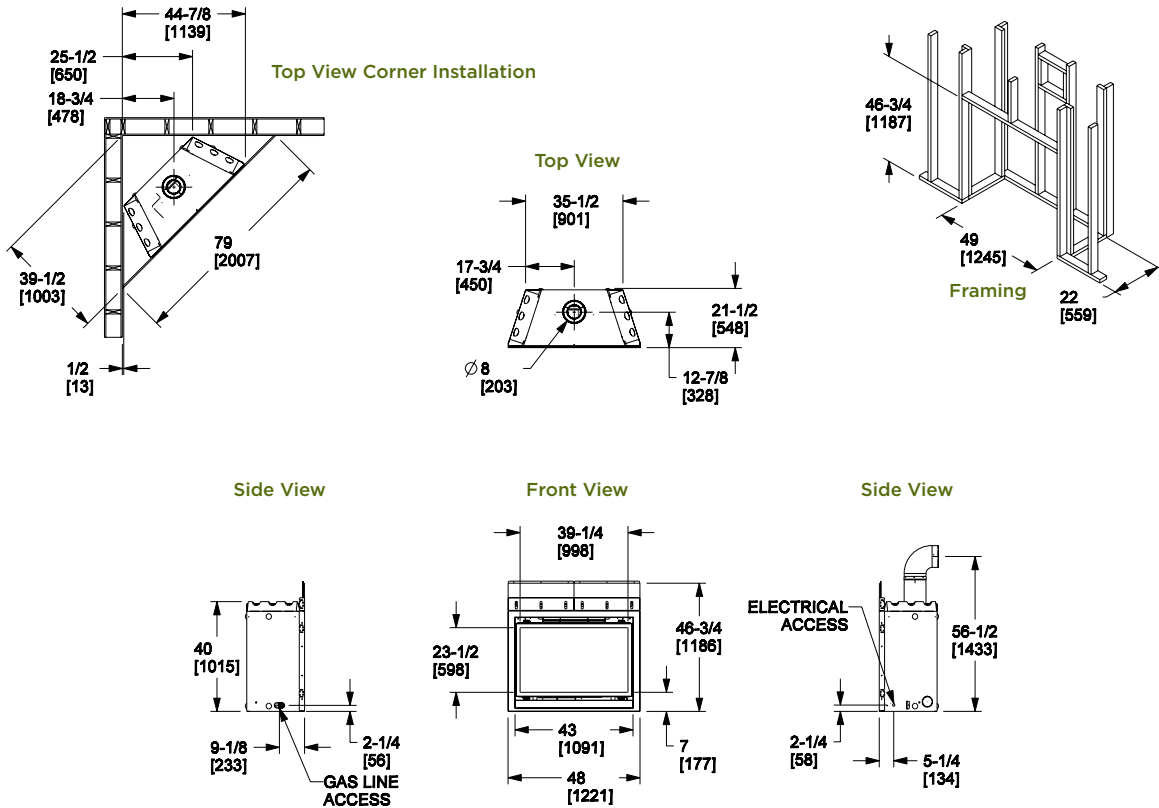

8000CF-OAK Specifications

MODEL	HEIGHT		FRONT WIDTH		BACK WIDTH		DEPTH		GLASS SIZE	Btu/Hour Input
	Actual	Framing	Actual	Framing	Actual	Framing	Actual	Framing		
8000CF-OAK	40	46-3/4	48	49	35-1/2	49	21-1/2	22	26-13/16 x 42-1/2	28,000-36,500

Dimensions above are in inches; technical drawings are in inches and millimeters. Reference dimensions only. We recommend measuring individual units at installation. Assumes the use of 1/2" drywall. NOTE: Non-combustible material is allowed over this dimension. Make sure you do NOT cover the decorative door opening.

Refer to installation manual for detailed specifications on installing this product. Heat & Glo reserves the right to update units periodically. The flame and ember appearance may vary based on the type of fuel burned and the venting configuration used. Pictures in this brochure are not true representations of the fireplaces and/or flames, or colors of finishes.

8000CF-Oak Features

- 28,000-36,500 Btu/Hour Input (NG)
- 30,000-37,500 Btu/Hour Input (LP)
- Optional weathered refractory
- DVT-Direct Vent Top
- 6 ceramic logs
- Variable valve
- Sealed combustion chamber
- Firescreen front and Firescreen companions with a variety of options
- Energy-saving IntelliFire™ ignition system standard

Healthy Hearth

Our direct vent fireplaces will not alter the quality of indoor room air in any way. They utilize a sealed combustion chamber that draws in fresh air from outdoors and discards all combustion by-products back outside.

Limited Lifetime Warranty

The strongest in the industry, Heat & Glo guarantees protection for all gas units, including a lifetime warranty of the most important aspects: fiber logs, stainless steel burner, firebox and heat exchanger.

IntelliFire

Our exclusive, state-of-the-art IntelliFire ignition system reduces gas consumption and thermogenerator wear by providing a pilot flame only when needed. It also supplies a backup battery system to run the fireplace during a power outage.