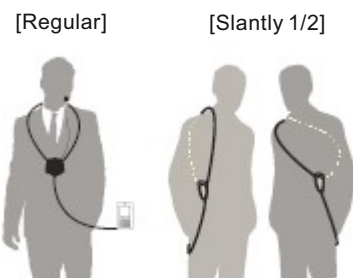

Use Neckloop with Earpiece

Now you can load button battery into spy earpiece, then wear earpiece in left or right side of ear canals.

Make a call or play music in mobile phone, you will hear sounds in spy earpiece.

Warranty

The default warranty of SE21 basic neckloop is 1 year since ship date. Warranty will be invalid in below conditions:

1. Passed more than 12 months since ship date.
2. Open case or and change circuits with our authorization.
3. Other kinds of problems caused by wrong operations.