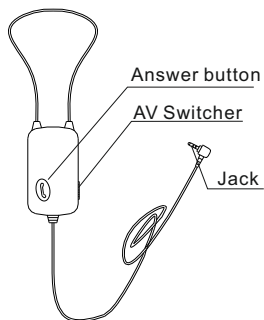

SE21 :: Basic Inductive Phone Neckloop

Inductive neckloop for send voice signals to micro earpiece and connect to most kinds of mobile phones

Exclusive designed wire box and high-strength cable wire.

Physical Introduction

Package Includes

Basic neckloop is packed in a plastic bag. Each set include below items. If anything missed please contact with seller.

- 1pc SE21 basic black neckloop with microphone clip and microphone sponge cover

Quick Start

Connect with Mobile Phone

SE21 comes with new jack, 3.5mm 4pins the key feature of TE21 is built in Microphone. Including Answer Button and AV Switcher. 2 colors available, beige and black.

AV Switcher : control the switch iphone or NOKIA joint. Upward is for Iphone, SAMSUNG, HTC, MIUI and HUAWEI etc. Downward is for NOKIA

Use Neckloop with Earpiece

Now you can load button battery into spy earpiece, then wear earpiece in left or right side of ear canals.

Make a call or play music in mobile phone, you will hear sounds in spy earpiece.