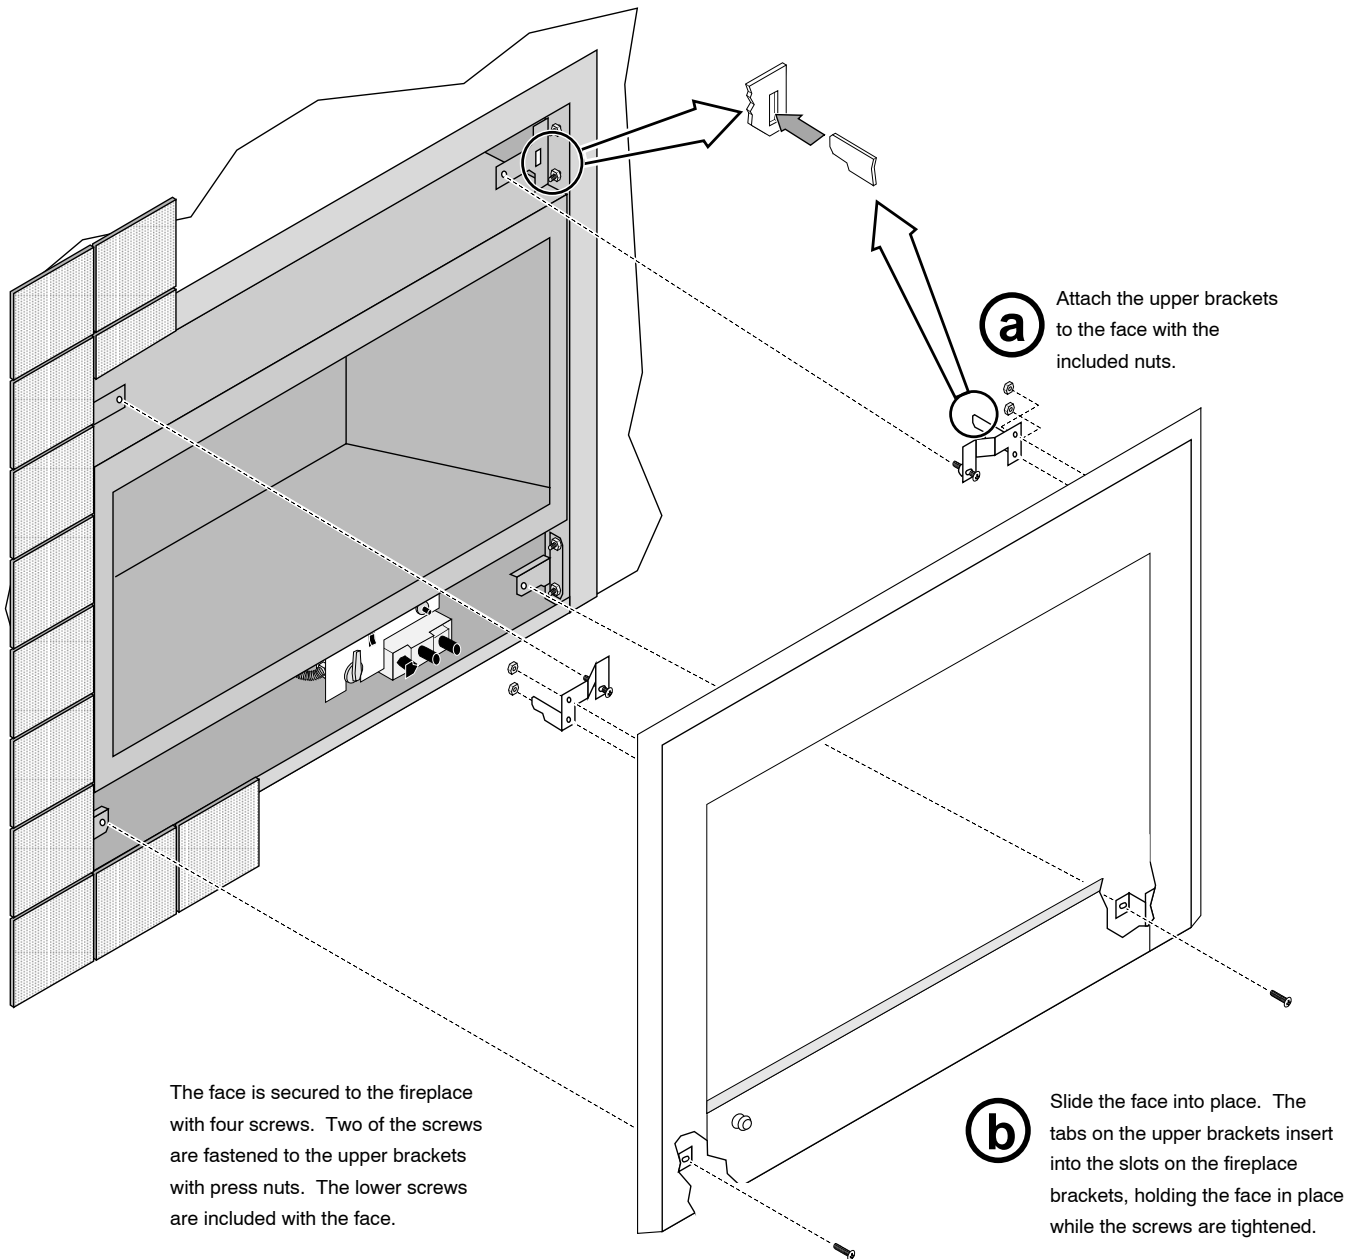

Installation

- 1 Attach the brackets to the fireplace following the directions below.

864TRV Rectangular Face

Black 95800623

Nickel 95800624

- The facing and hearth (if applicable) must be installed prior to attaching the face. See the installation manual for complete details.

Raised
Fireplaces

Note how the tile is 1"
(maximum) above the
base of the fireplace.

Floor-Level
Fireplaces

Maximum 1" Hearth

3 Install the face following the directions below.

Plated Surfaces

Use denatured alcohol and a soft cloth to clean plated surfaces. Marks left on the surface may damage the face.