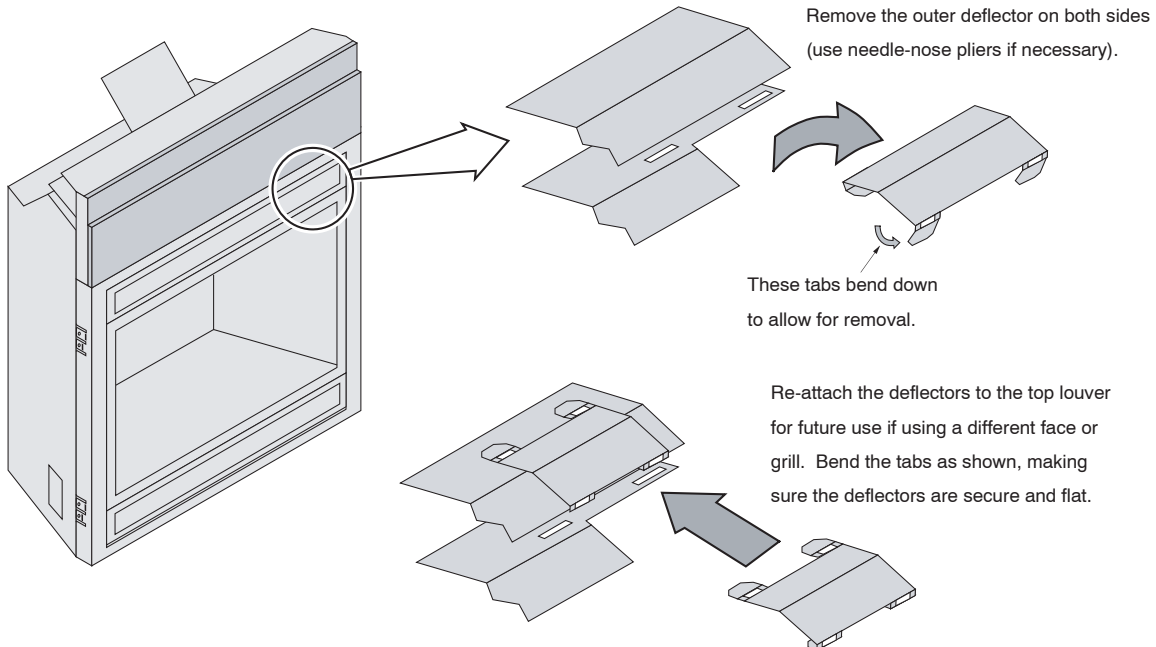

864TRV Rectangular Face

Black 95800623

Nickel 95800624

Compatibility:

- 864TRV Fireplace
- 864ST Fireplace
- 864HO Fireplace

Installation Details

Packing List:

- Face
- Face Mounting Brackets (upper and lower sets)
- (2) Face Brackets (w screws)
- (12) 8-32 Nuts
- (2) 10-24 1-1/2" Screws

NOTE:

This face has an adjustable bracket that allows for different facing depths to be tucked under the face.

Special Instructions for 864HO Fireplaces

This face requires the outer grill deflectors to be removed. See the instructions below.

Installation

- 1 Attach the brackets to the fireplace following the directions below.

864TRV Rectangular Face

Black 95800623

Nickel 95800624

- The facing and hearth (if applicable) must be installed prior to attaching the face. See the installation manual for complete details.