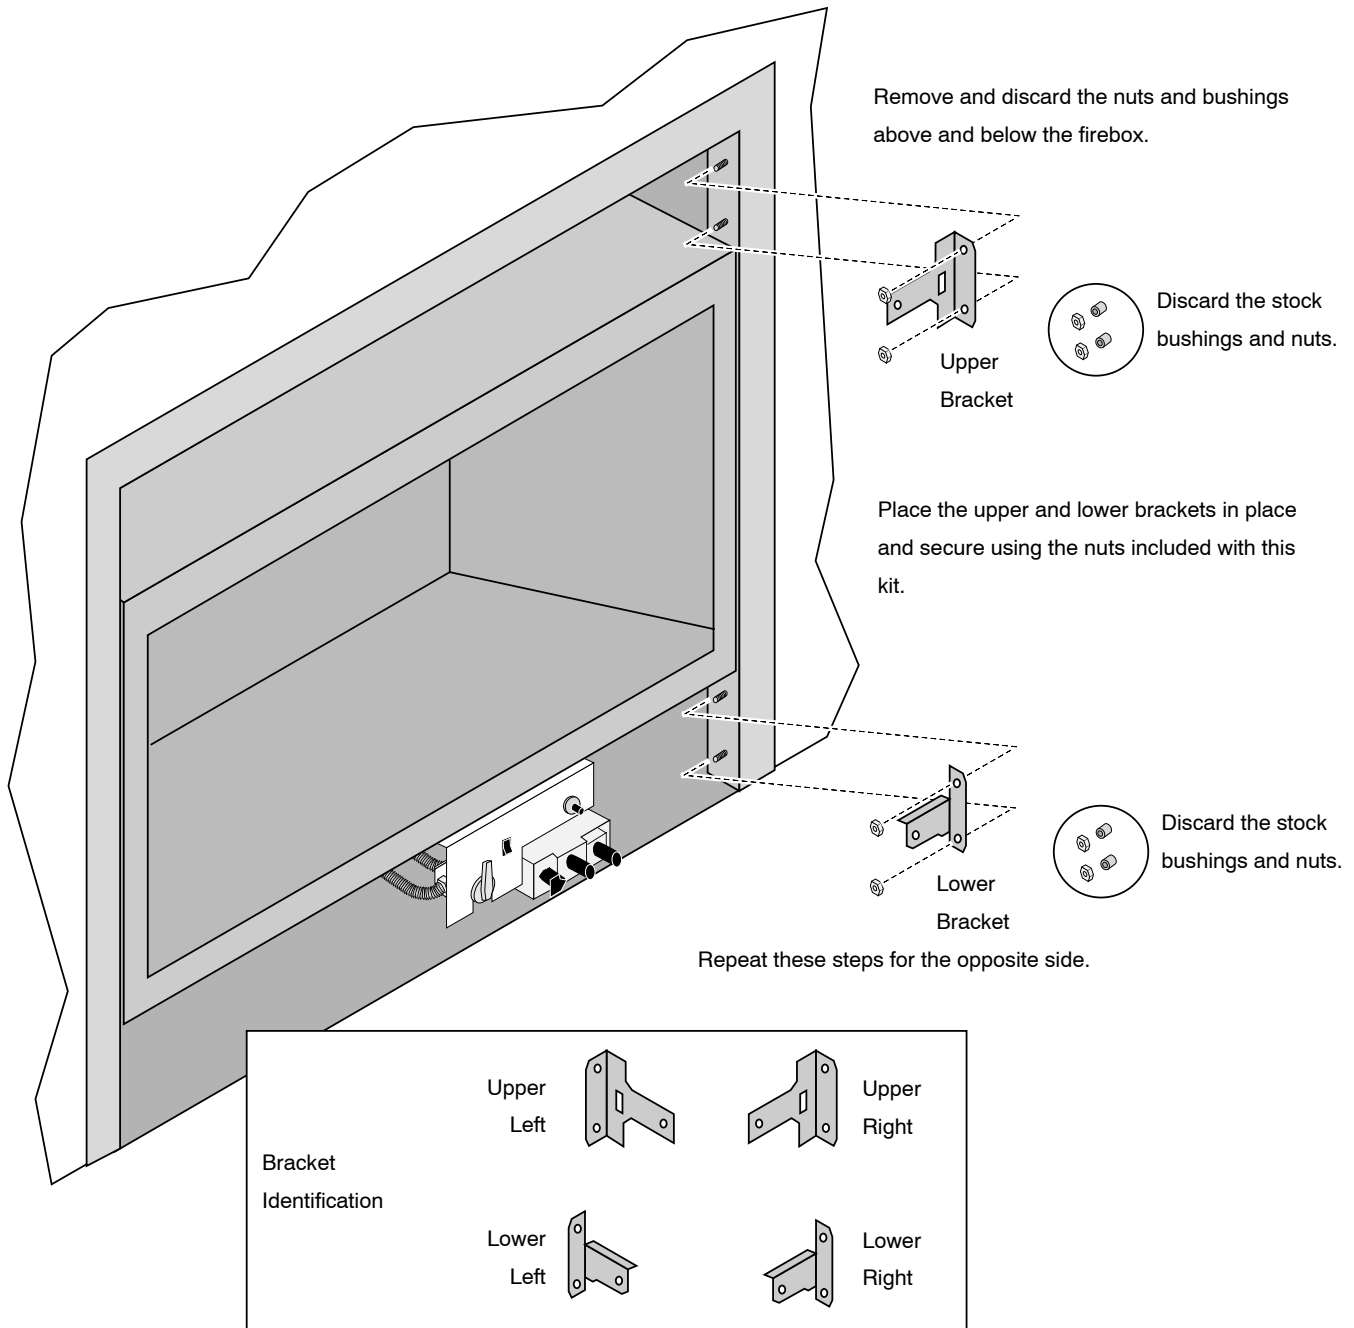

NOTE:

This face has an adjustable bracket that allows for different facing depths to be tucked under the face.

Special Instructions for 864HO Fireplaces

This face requires the outer grill deflectors to be removed. See the instructions below.

Installation

- 1 Attach the brackets to the fireplace following the directions below.

864TRV Rectangular Face

Black 95800623

Nickel 95800624

- The facing and hearth (if applicable) must be installed prior to attaching the face. See the installation manual for complete details.

Raised
Fireplaces

Note how the tile is 1"
(maximum) above the
base of the fireplace.

Floor-Level
Fireplaces

Maximum 1" Hearth

3 Install the face following the directions below.

Plated Surfaces

Use denatured alcohol and a soft cloth to clean plated surfaces. Marks left on the surface may damage the face.