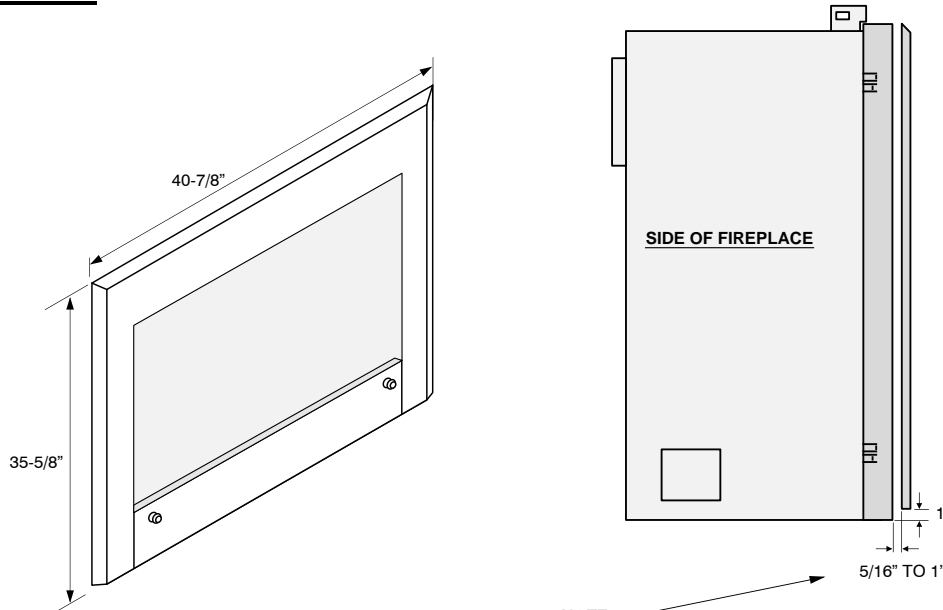

864TRV Rectangular Face

Black 95800623

Nickel 95800624

Compatibility:

- 864TRV Fireplace
- 864ST Fireplace
- 864HO Fireplace

Installation Details

Packing List:

- Face
- Face Mounting Brackets (upper and lower sets)
- (2) Face Brackets (w screws)
- (12) 8-32 Nuts
- (2) 10-24 1-1/2" Screws

NOTE:

This face has an adjustable bracket that allows for different facing depths to be tucked under the face.

Special Instructions for 864HO Fireplaces

This face requires the outer grill deflectors to be removed. See the instructions below.