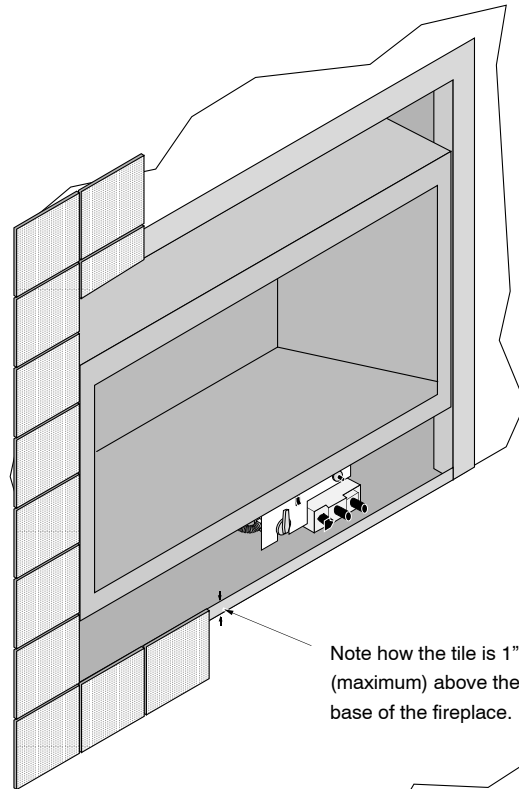

NOTE:

This face has an adjustable bracket that allows for different facing depths to be tucked under the face.

Special Instructions for 864HO Fireplaces

This face requires the outer grill deflectors to be removed. See the instructions below.

Installation

- 1 Attach the brackets to the fireplace following the directions below.

864TRV Rectangular Face

Black 95800623

Nickel 95800624

- The facing and hearth (if applicable) must be installed prior to attaching the face. See the installation manual for complete details.

Raised
Fireplaces

Note how the tile is 1"
(maximum) above the
base of the fireplace.

Floor-Level
Fireplaces

Maximum 1" Hearth

3 Install the face following the directions below.

Plated Surfaces

Use denatured alcohol and a soft cloth to clean plated surfaces. Marks left on the surface may damage the face.