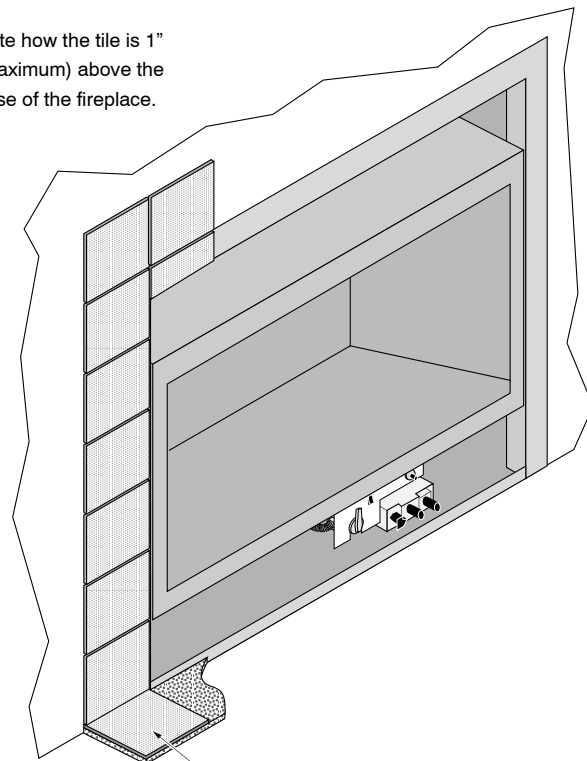

NOTE:

This face has an adjustable bracket that allows for different facing depths to be tucked under the face.

Special Instructions for 864HO Fireplaces

This face requires the outer grill deflectors to be removed. See the instructions below.

Installation

- 1 Attach the brackets to the fireplace following the directions below.

864TRV Rectangular Face

Black 95800623

Nickel 95800624

- The facing and hearth (if applicable) must be installed prior to attaching the face. See the installation manual for complete details.

Raised
Fireplaces

Note how the tile is 1"
(maximum) above the
base of the fireplace.

Floor-Level
Fireplaces

Maximum 1" Hearth

3 Install the face following the directions below.

Plated Surfaces

Use denatured alcohol and a soft cloth to clean plated surfaces. Marks left on the surface may damage the face.