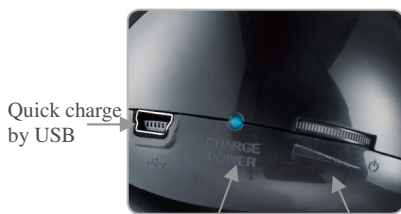

SP-i170

Mini Portable Speaker

Without a power cord, Genius presents a portable speaker you can take just about anywhere, SP-i170. No matter if you're indoor or outdoor, you can always enjoy your favorite music anywhere for up to eight hours with the built-in battery. SP-i170 uses a bass-enhanced 1.5" metal driver to make the sound deeper and broader. Charging is simple; just plug it into the USB port of a PC/Notebook. No adapter is necessary; use SP-i170 with any notebook, cell phone, iPod/iPhone, MP3/MP4 player and CD player that has a standard 3.5mm audio input. For other applications, SP-i170 has a convenient volume knob that you can adjust the volume as you wish. Four colors are available: polished black, white, pink and blue. Features include a quick charge USB cable and a pouch for storage.

For more information, contact your local sales representative.

Quick charge by USB

Blue LED on: while in use
Red LED on: when charging
Red LED off: fully charged

Volume / Power

Easy connection to MP3 player

Easy connection to notebook

Y cable

Travel pouch

Features:

- 360-degree sound field
- Easy power on/off with volume control
- 1.5" metal driver
- Quick charge by USB
- Built-in lithium battery
- Up to eight hours working time
- Pouch for storage
- Color option: white, black, pink and blue
- Best portable choice for notebook, iPod, MP3/MP4 player or cell phone with standard 3.5 jack.