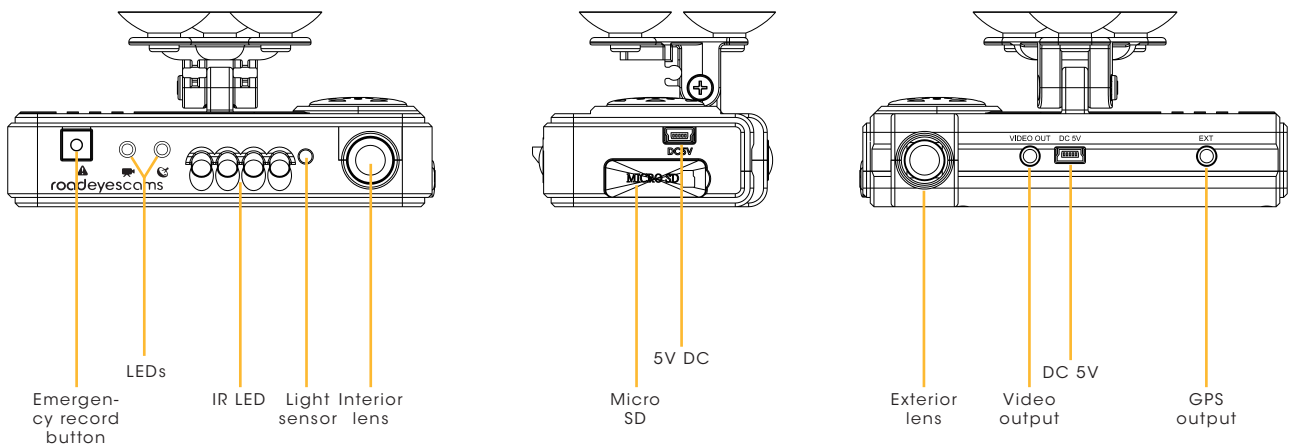

Automatic Recording

The recDUO HD automatically and continuously records all your journeys. Just start your vehicle to launch your recDUO! The recordings are saved in a loop on the pre-formatted SD card provided. Once the card is full, the old recorded journeys are automatically replaced with your current journey. This way, your journeys are always recorded securely. Finally, the 120 seconds before and 60 seconds after an impact are stored in a secure file.

Schematic

Key functionality

Technical specifications

Chipset	Ambarella H.264 video compression
Photo sensor	1/3" (HD 720p)
Angle-of-view	120° (exterior) and 170° (interior)
Voltage	5V, 1A
Operational Temperature	-10° +70° (inside the vehicle)
Storage peripherals	micro SDHC - maximum capacity 32 GB
Video resolution	HD 1280*720 (exterior) - VGA (interior)
Registered data	Date, time, video, sound, GPS data (speed and position) and 3D position
Video format	Proprietary format compatible with bundled RoadEyes software
Microphone	Integrated high-sensitive microphone
Time settings	Automatic time setting with GPS signal - Manual configuration via supplied software
Gyroscope	Gyroscopic sensor with 3D axes
Speaker	No