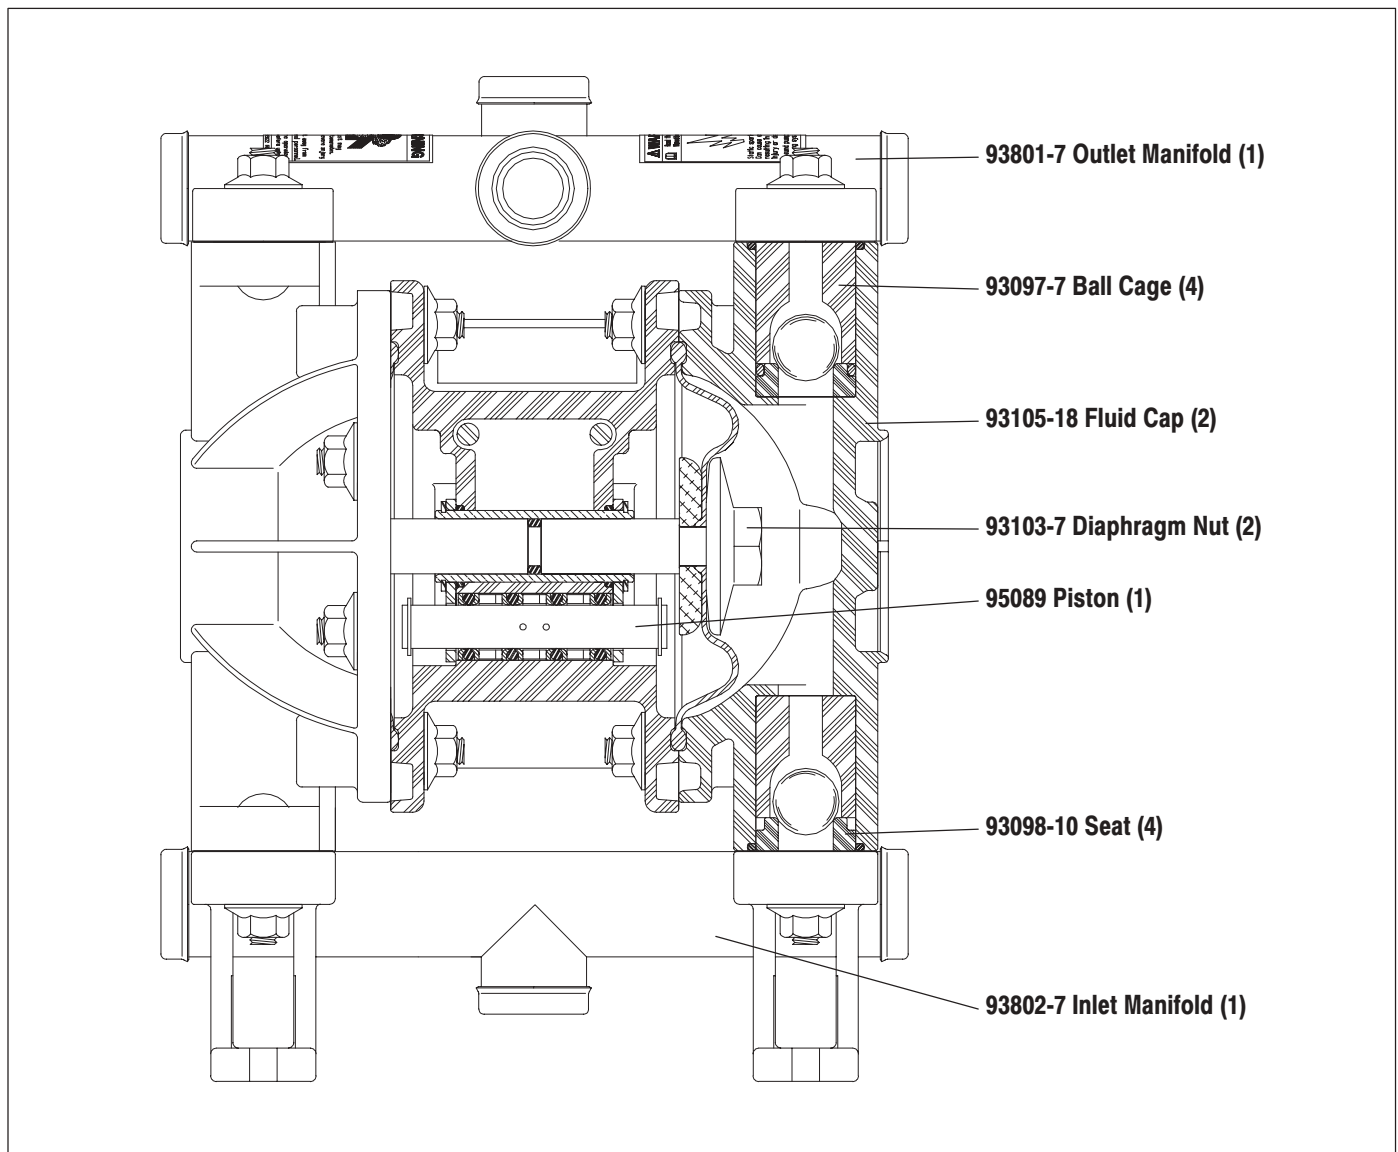

670003 and 670003-344 SPECIAL 1/2" DIAPHRAGM PUMPS

GENERAL DESCRIPTION

The 670003-X special 1/2" diaphragm pumps are similar to models 66605J-XXX diaphragm pumps. These pumps feature a single piece inlet manifold and a single piece outlet manifold.

The 670003-X models and their standard model counterparts are shown in the chart at right. A 66605X-X Operator's Manual (PN 97999-99) is to be used for General Information, Installation, Operation and Maintenance. Follow the standard parts list with the exception of the items listed below.

MODEL CHART

670003-X Model	Standard Model	Fluid Section Repair Kit	Air Section Repair Kit
670003	66605J-3EB	637140-EB	637141
670003-344	66605J-344	637140-44	637141

PN 97999-918

INGERSOLL-RAND COMPANY
P.O. BOX 151 • ONE ARO CENTER • BRYAN, OHIO 43506-0151
☎ (419) 636-4242 • FAX (419) 633-1674

©2003 CCN 99886780