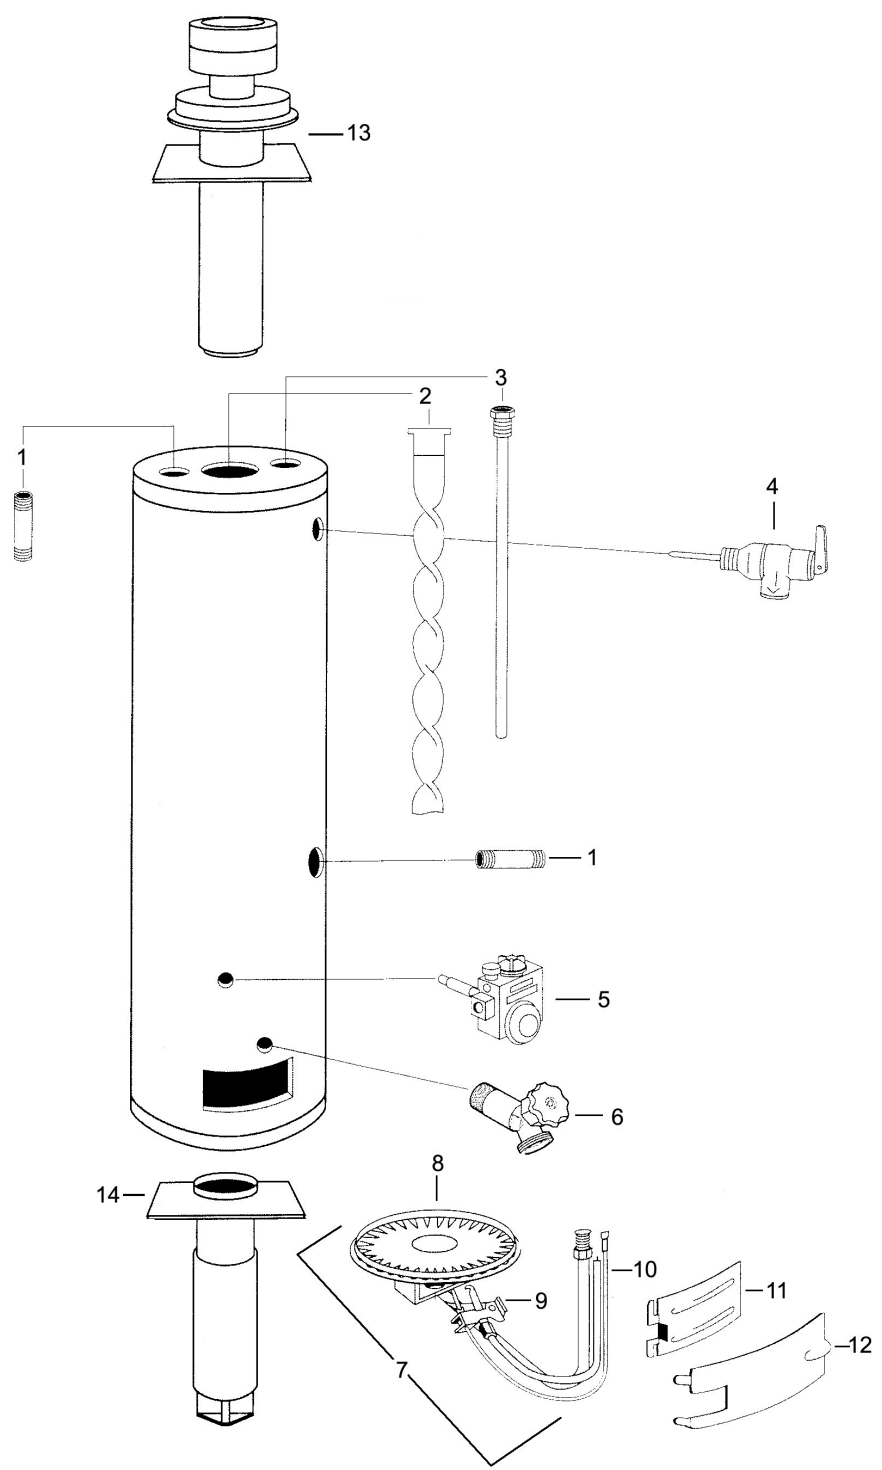

**PARTS & SERVICE DEPARTMENT**  
 Nashville, Tennessee  
 615-889-8900 • Fax: 615-547-1000  
 www.Lochinvar.com

**Replacement Parts List**

**Manufactured Home  
 MDN 030 & 040 Models**

ITEM	DESCRIPTION	MODEL NUMBERS / PART NUMBERS	
		MD(N,L)30	MD(N,L)40
1	Nipple Hot Water Outlet & Cold Water Inlet 2"	WTR1077	WTR1077
2	Flue Baffle	JKT1106	JKT1106
3	Anode, Magnesium 3/4" dia.	WTR1076	WTR1076
4	T&P Relief Valve	RLV1001	RLV1001
5	Thermostat NAT & LPG	TST1034	TST1034
6	Brass Drain Valve	DRV1007	DRV1007
7	Burner Assembly NAT	BNR1174	BNR1175
7	Burner Assembly LPG	BNR1176	BNR1177
8	Burner Head NAT	BNR1024	BNR1024
9	Pilot Assembly NAT	PLT1017	PLT1017
9	Pilot Assembly LPG	PLT1022	PLT1022
10	Thermocouple	PLT1010	PLT1010
11	Inter Door	JKT1107	JKT1107
12	Outer Door	JKT1049	JKT1049
13	Roof Jack Kit 12 inch	DRH1070	DRH1070
13	Roof Jack Kit 18 - 32 inch	DRH1071	DRH1071
13	Roof Jack Kit 32 - 60 inch	DRH1072	DRH1072
13	Roof Jack Kit 48 - 95 inch	DRH1073	DRH1073
14	Adjustable Air Intake	DRH1076	DRH1076

Please provide model & serial number when ordering parts.