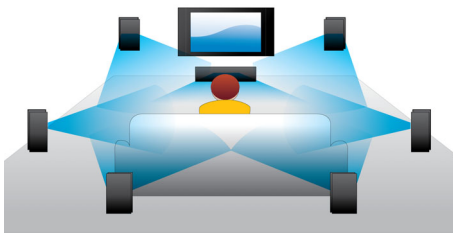

Miracast™

Miracast™ is a peer-to-peer wireless screencasting standard formed via Wi-Fi Direct connections. Simplified user interface likes screen-mirroring the portable device screen to bigger screen via Miracast™ certified device, no limit by pre-build codec for decoding.

7.1 channel surround sound

Enjoy the best sound experience with all your different types of contents. When you are

watching your movie, you can get a full 7.1 surround sound to immerse you in the action. When listening to music, where surround sound is not needed, the system will intuitively channel it to 2.1 stereo sound in which the music will be presented in the best form. Of course you can always choose from the various sound preset modes available on your Blu-ray and/or DVD player, ranging from pure stereo to Dolby TrueHD and DTS Master Audio 7.1 surround sound for the best HD sound experience.