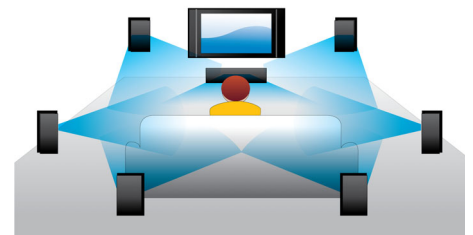

Dolby TrueHD and DTS-HD MA

DTS-HD Master Audio and Dolby TrueHD delivers 7.1 channels of the finest sound from your Blu-ray Discs. Audio reproduced is virtually indistinguishable from the studio master, so you hear what the creators intended for you to hear. DTS-HD Master Audio and Dolby TrueHD complete your high definition entertainment experience.

asimpleswitch.com

Philips Green Logo

Philips Green Products can reduce costs, energy consumption and CO2 emissions. How? They offer a significant environmental improvement in one or more of the Philips Green Focal Areas – Energy efficiency, Packaging, Hazardous substances, Weight, Recycling and disposal and Lifetime reliability.

MIRACAST

WiFi2x2