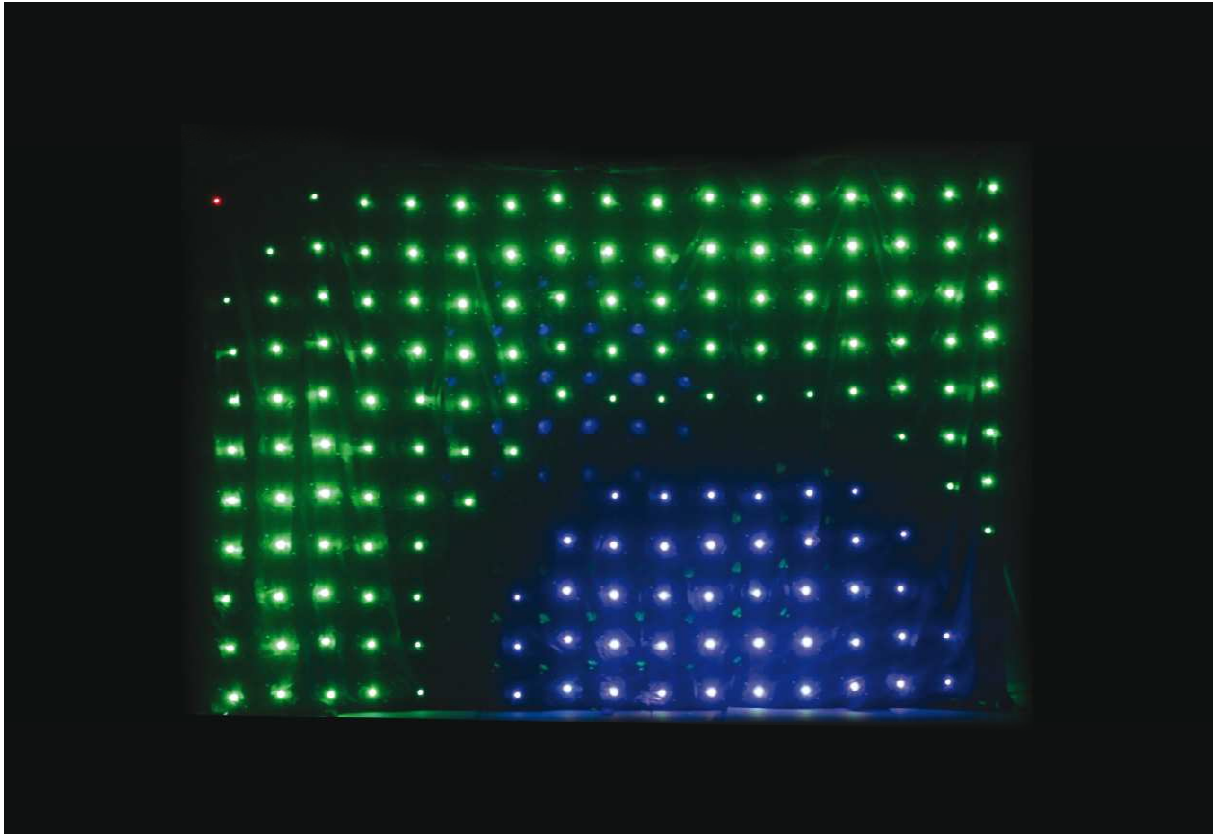

User's manual

Backtruss Curtain Animation

2m x 3m

Table of content

1. Safety instructions	3
2. Features	4
3. Setup	4
3.1. Installing the stands	4
3.2. Built in of the led Backtruss Curtain	4
3.3. Functions of the controller	4
3.3.1. Working Modes	5
3.3.2. DMX Channel list	5
3.3.3. Dipswitch Quick reference chart	6
4. Technical data	6