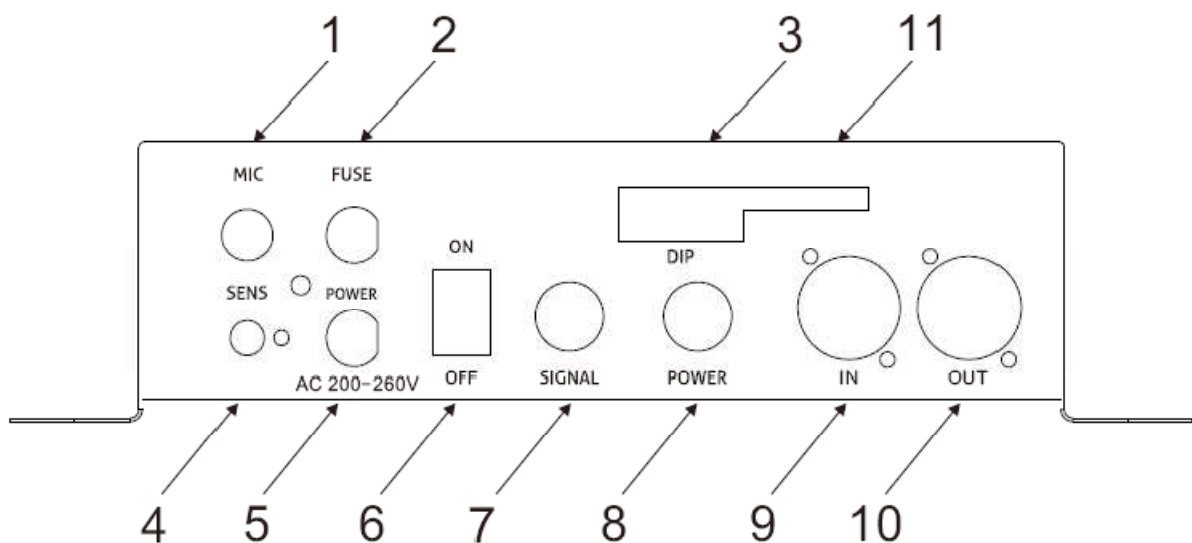

2. Features

- All cables are already installed.
- DMX controllable with 2 Ch for 4 Groups
- Including bag
- Will be delivered completely ready to use.

3. Setup

3.1. Installing the stands

- Install the two stands on a even surface
- Open the bottom holding frames as wide as you need, to make the stands standing safe and strong on the surface
- Use the included plastic parts to fix the cross brace
- Make sure that all components are installed well and that the stand set is installed safe

3.2. Built in of the led Backtruss Curtain

- Install the curtain with the Velcro Lug
- Every lug has to be closed around the cross brace
- Now connect the controller with the Backtruss Curtain
- Connect the power cable of the controller with the mains
- Make sure that your mains have the right voltage of 230V, otherwise the curtain could be damaged.

3.3. Functions of the controller