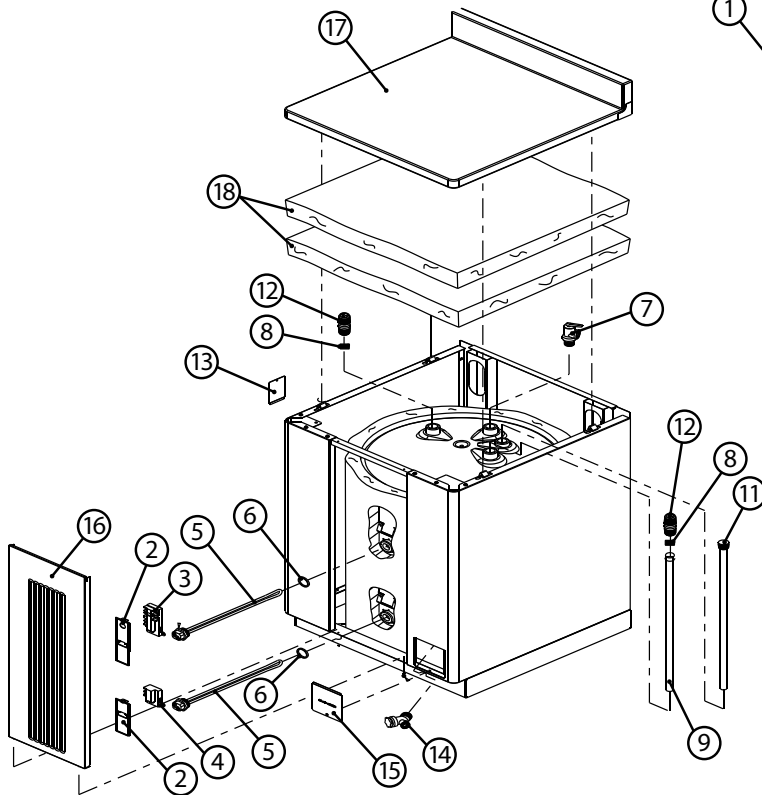

FUSED DISCONNECT  
OR CIRCUIT BREAKER

FUSED DISCONNECT  
OR CIRCUIT BREAKER

FUSED DISCONNECT  
OR CIRCUIT BREAKER

FUSED  
OR CIR

HOT NEUTRAL

THERMOSTAT  
HIGH LIMIT  
CONTROL

GROUND  
SCREW

## Replacement Parts Illustration

## Replacement Parts List

No.	Part Name and Description
1	Access Doors
2	Thermostat Covers
3	Upper Thermostat
4	Lower Thermostat
5	Element
6	Element Gasket
7	T&P Relief Valve
8	Heat Traps
9	Dip Tube
10	Nipple/Dip Tube Combo
11	Anode Rod
12	Nipple
13	Junction Box Cover
14	Drain Valve
15	Drain Access Panel
16	Front Panel
17	Top Panel
18	Insulation
19	Nipple/J-Tube Combo
20	Flange