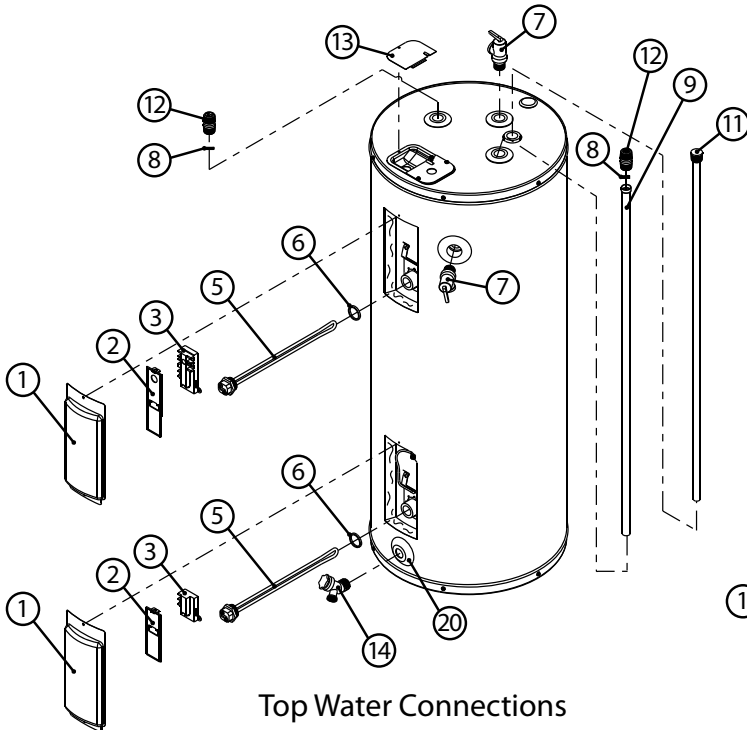

FUSED DISCONNECT  
OR CIRCUIT BREAKER

FUSED DISCONNECT  
OR CIRCUIT BREAKER

FUSED DISCONNECT  
OR CIRCUIT BREAKER

FUSED  
OR CIR

HOT NEUTRAL

THERMOSTAT  
HIGH LIMIT  
CONTROL

GROUND  
SCREW

## Replacement Parts List

No.	Part Name and Description
1	Access Doors
2	Thermostat Covers
3	Upper Thermostat
4	Lower Thermostat
5	Element
6	Element Gasket
7	T&P Relief Valve
8	Heat Traps
9	Dip Tube
10	Nipple/Dip Tube Combo
11	Anode Rod
12	Nipple
13	Junction Box Cover
14	Drain Valve
15	Drain Access Panel
16	Front Panel
17	Top Panel
18	Insulation
19	Nipple/J-Tube Combo
20	Flange