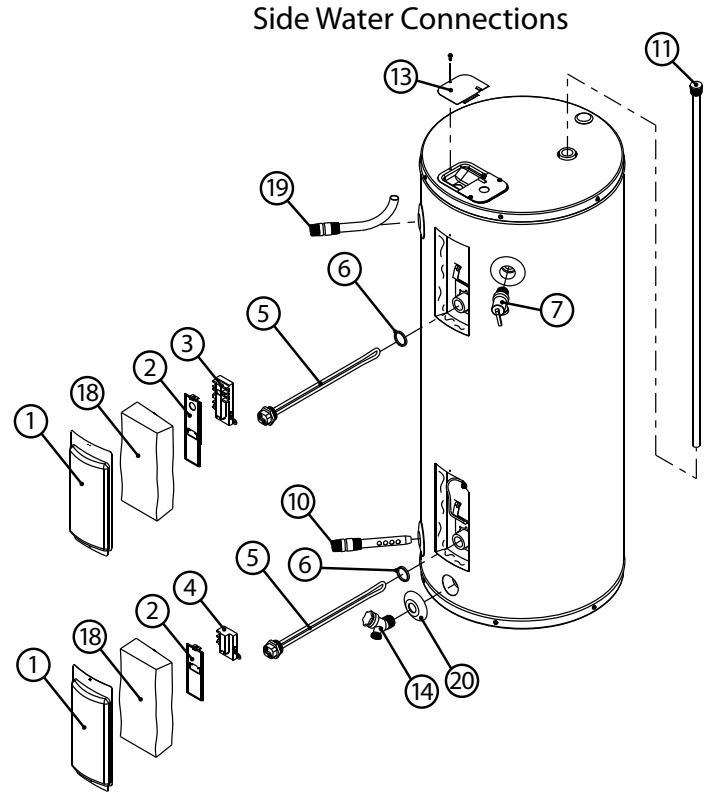

FUSED DISCONNECT  
OR CIRCUIT BREAKER

FUSED DISCONNECT  
OR CIRCUIT BREAKER

FUSED DISCONNECT  
OR CIRCUIT BREAKER

FUSED  
OR CIR

HOT NEUTRAL

THERMOSTAT  
HIGH LIMIT  
CONTROL

GROUND  
SCREW

## Replacement Parts Illustration

## Replacement Parts List

No.	Part Name and Description
1	Access Doors
2	Thermostat Covers
3	Upper Thermostat
4	Lower Thermostat
5	Element
6	Element Gasket
7	T&P Relief Valve
8	Heat Traps
9	Dip Tube
10	Nipple/Dip Tube Combo
11	Anode Rod
12	Nipple
13	Junction Box Cover
14	Drain Valve
15	Drain Access Panel
16	Front Panel
17	Top Panel
18	Insulation
19	Nipple/J-Tube Combo
20	Flange