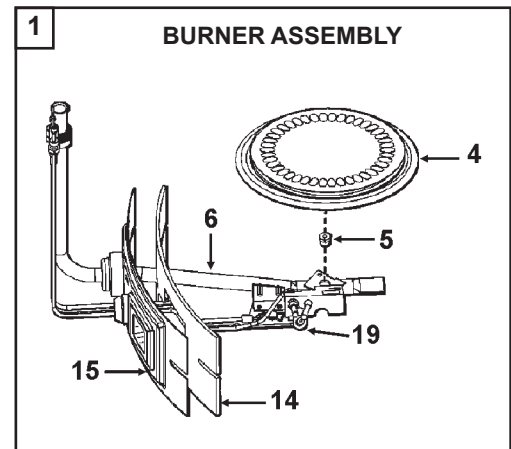

State Water Heater Parts Fulfillment  
125 Southeast Parkway • Franklin, TN 37068  
www.statewaterheaters.com • 1-800-821-2017

**MODELS: SBS 65 65N**  
**200/201 SERIES**

Item	Description	
1.....	Air Intake Screen.....	9003406
2.....	Anode Rod.....	9003892
3.....	Burner Assembly - Natural Gas.....	9006345
3.....	Burner Assembly - Propane Gas.....	9006406
4.....	Burner Head w/Door Insulation - Natural Gas.....	9006076
4.....	Burner Head w/Door Insulation - Propane Gas.....	9003633
5.....	Burner Orifice w/Door Insulation - Natural Gas.....	9002978
5.....	Burner Orifice w/Door Insulation - Propane Gas.....	9006429
6.....	Burner Tube w/Rubber Boot & Door Insulation - Natural Gas.....	9006346
6.....	Burner Tube w/Rubber Boot & Door Insulation - Propane Gas.....	9006408
7.....	DraftHood.....	9004010
8.....	Drain Valve - Brass.....	9001870
8.....	Drain Valve - Plastic.....	9000058
9.....	Flue Baffle Assembly.....	9006347
10.....	Flue Restrictor.....	9003524
11.....	Gas Control Valve - Natural Gas.....	9006410
11.....	Gas Control Valve - Propane Gas.....	9006411
12.....	Heat Trap Assembly.....	9003719
13.....	Inlet Tube Assembly - Diffuser.....	9006409
14.....	Inner Door Gasket.....	700681
15.....	Inner Door w/Door Insulation.....	9006318
16*	Instruction Manual.....	197942-000
17.....	Outer Door.....	9003545
18.....	Piezo Igniter Assembly.....	9003410
19.....	Pilot Assembly w/Grommet & Door Insulation - Natural Gas.....	9003542
19.....	Pilot Assembly w/Grommet & Door Insulation - Propane Gas.....	9003455
20*	Pipe Insulation.....	9002445
21.....	Secondary Anode w/Heat Trap - Aluminum (optional).....	NA
21.....	Secondary Anode w/Heat Trap - Magnesium (optional).....	NA
22*	Temperature-Pressure Relief Valve Insulation.....	9003716
23.....	Temperature-Pressure Relief Valve.....	9000071
24.....	Thermostat Shield (optional).....	9003696
25.....	ViewPort Assembly.....	9003414
26.....	20" Dia. Aluminum Drain Pan w/Side Drain (optional).....	23912-A
26.....	22" Dia. Aluminum Drain Pan w/Side Drain (optional).....	23913-A
26.....	28" Dia. Aluminum Drain Pan w/Side Drain (optional).....	23914-A