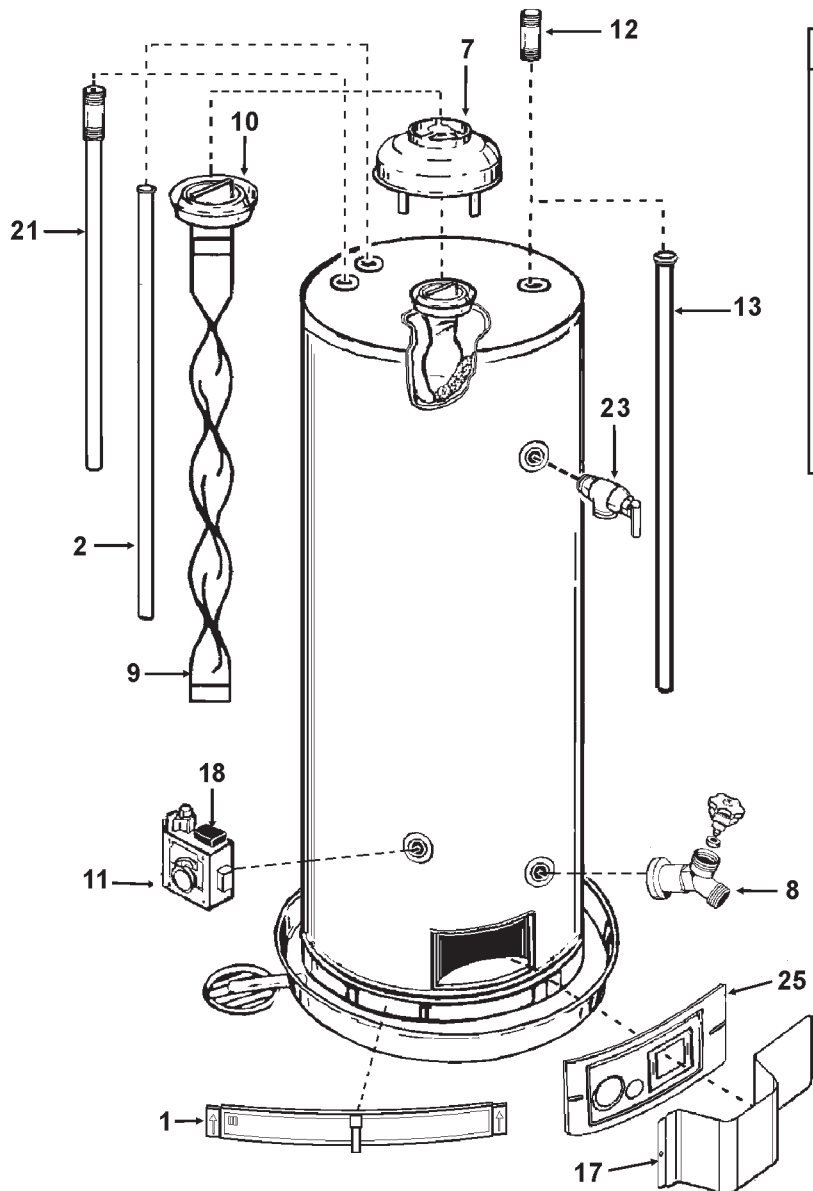

State Water Heater Parts Fulfillment  
125 Southeast Parkway • Franklin, TN 37068  
www.statewaterheaters.com • 1-800-821-2017

**MODELS: SBS 65 65N**  
**200/201 SERIES**

Item	Description	
1.....	Air Intake Screen.....	9003406
2.....	Anode Rod.....	9003892
3.....	Burner Assembly - Natural Gas.....	9006345
3.....	Burner Assembly - Propane Gas.....	9006406
4.....	Burner Head w/Door Insulation - Natural Gas.....	9006076
4.....	Burner Head w/Door Insulation - Propane Gas.....	9003633
5.....	Burner Orifice w/Door Insulation - Natural Gas.....	9002978
5.....	Burner Orifice w/Door Insulation - Propane Gas.....	9006429
6.....	Burner Tube w/Rubber Boot & Door Insulation - Natural Gas.....	9006346
6.....	Burner Tube w/Rubber Boot & Door Insulation - Propane Gas.....	9006408
7.....	DraftHood.....	9004010
8.....	Drain Valve - Brass.....	9001870
8.....	Drain Valve - Plastic.....	9000058
9.....	Flue Baffle Assembly.....	9006347
10.....	Flue Restrictor.....	9003524
11.....	Gas Control Valve - Natural Gas.....	9006410
11.....	Gas Control Valve - Propane Gas.....	9006411
12.....	Heat Trap Assembly.....	9003719
13.....	Inlet Tube Assembly - Diffuser.....	9006409
14.....	Inner Door Gasket.....	700681
15.....	Inner Door w/Door Insulation.....	9006318
16*	Instruction Manual.....	197942-000
17.....	Outer Door.....	9003545
18.....	Piezo Igniter Assembly.....	9003410
19.....	Pilot Assembly w/Grommet & Door Insulation - Natural Gas.....	9003542
19.....	Pilot Assembly w/Grommet & Door Insulation - Propane Gas.....	9003455
20*	Pipe Insulation.....	9002445
21.....	Secondary Anode w/Heat Trap - Aluminum (optional).....	NA
21.....	Secondary Anode w/Heat Trap - Magnesium (optional).....	NA
22*	Temperature-Pressure Relief Valve Insulation.....	9003716
23.....	Temperature-Pressure Relief Valve.....	9000071
24.....	Thermostat Shield (optional).....	9003696
25.....	ViewPort Assembly.....	9003414
26.....	20" Dia. Aluminum Drain Pan w/Side Drain (optional).....	23912-A
26.....	22" Dia. Aluminum Drain Pan w/Side Drain (optional).....	23913-A
26.....	28" Dia. Aluminum Drain Pan w/Side Drain (optional).....	23914-A