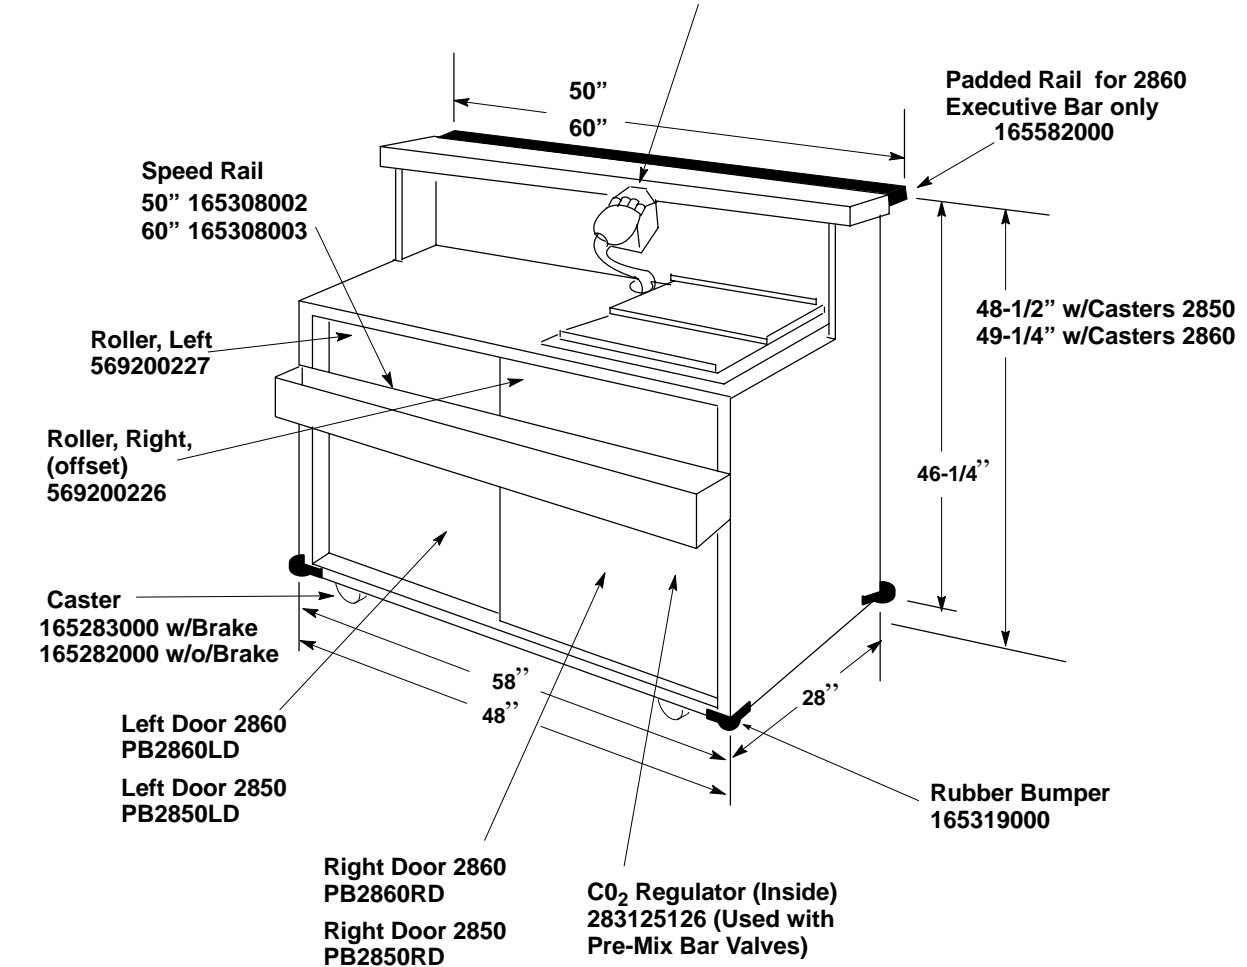

# EXECUTIVE PORTABLE BARS

Ship from: Fassco, SanAntonio, Texas

**MODEL 2860 - 60"**

**MODEL 2850 - 50"**

252575100 7 Flavor Pre-Mix  
313400039 7 Flavor Post-Mix  
252553169 5 Flavor Pre-Mix

Includes Low Water Sensor  
Not recommended on 2850

## OPTIONS

Vinyl Cover 2850 9201  
Vinyl Cover 2860 9258