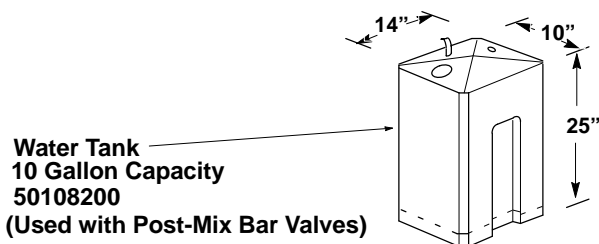

# EXECUTIVE PORTABLE BARS

Ship from: Fassco, SanAntonio, Texas

**MODEL 2860 - 60"**

**MODEL 2850 - 50"**

252575100 7 Flavor Pre-Mix  
313400039 7 Flavor Post-Mix  
252553169 5 Flavor Pre-Mix

Includes Low Water Sensor  
Not recommended on 2850