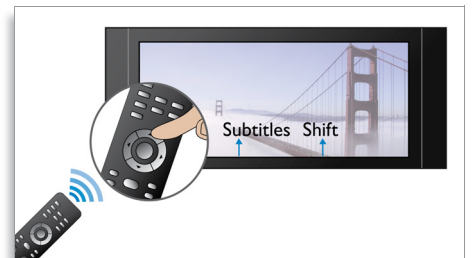

## USB 2.0

The Universal Serial Bus or USB is an industry standard that allows high-speed, easy connection of peripherals to PCs, consumer electronics and mobile products. The USB 2.0 provides better and faster performance - up to 40 times quicker than the USB 1.0 and with a data transfer rate of up to 480 Mbps from the original 12 Mbps. When plugged in, everything configures automatically. With USB 2.0, simply plug in your USB portable devices or hard disk drives, select the movie, music or photo and play away.

## DLNA Network Link

The DLNA Network link provides easy access to personal photos, music, videos or movies on your PC or Home Network. It uses the Ethernet (LAN) connection with DLNA protocol that ensures that DLNA-certified products will work together seamlessly. By connecting your Blu-ray Disc player to your home network, you will be able to access information from all DLNA-certified devices. You can access your world of entertainment at the simple push of a button with the intuitive user interface, which is designed for easy browsing.

## Subtitle Shift

Subtitle Shift is an enhancement feature that lets users manually adjust a movie's subtitle positioning on the television or computer screen. Using the remote control, users can shift the subtitles up and down on the screen. On widescreen displays, such as 21:9 cinema and projectors, the subtitles sometimes get cut off. In order to see them clearly, the user has to change the display aspect ratio, which defeats the purpose of the widescreen. With the Subtitle Shift feature, the user can retain the correct display aspect ratio and have the subtitles ideally positioned on the screen.