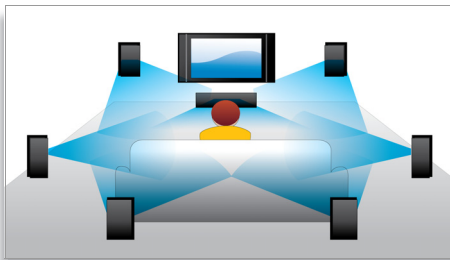

Dolby TrueHD and DTS-HD MA

DTS-HD Master Audio and Dolby TrueHD deliver 7.1 channels of the finest sound from your Blu-ray Discs. Audio reproduced is virtually indistinguishable from the studio master, so you hear what the creators intended for you to hear. DTS-HD Master Audio and Dolby TrueHD complete your high definition entertainment experience.