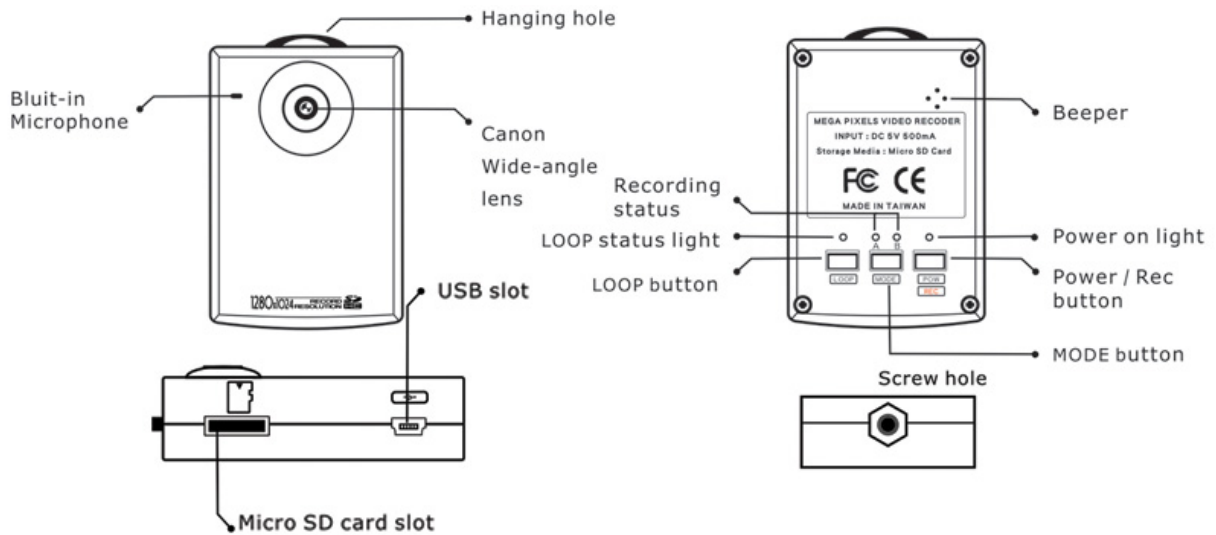

External battery

Proprietary Lithium ion battery for SUV-Cam

To apply it to indoor place
(e.g., inside, stockroom)

Motorcycle Mount (Optional)

This mount is designed specially for motorcycle driver.

CAMERA MINIATURE HAUTE DEFINITION

Resolution

In standby mode, Press Mode button to select different resolution and frames, Press Mode, AB LED light will be different, as the below form, indicate different recording mode.

Quality	A	B	Resolution
Highest	On	On	1280 x 1024(8 frame/sec)
High	On	Off	1280 x 1024(2 frame/sec)
Middle	Off	On	640 x 480(30 frame/sec)
low	Off	Off	640 x 480(2 frame/sec)