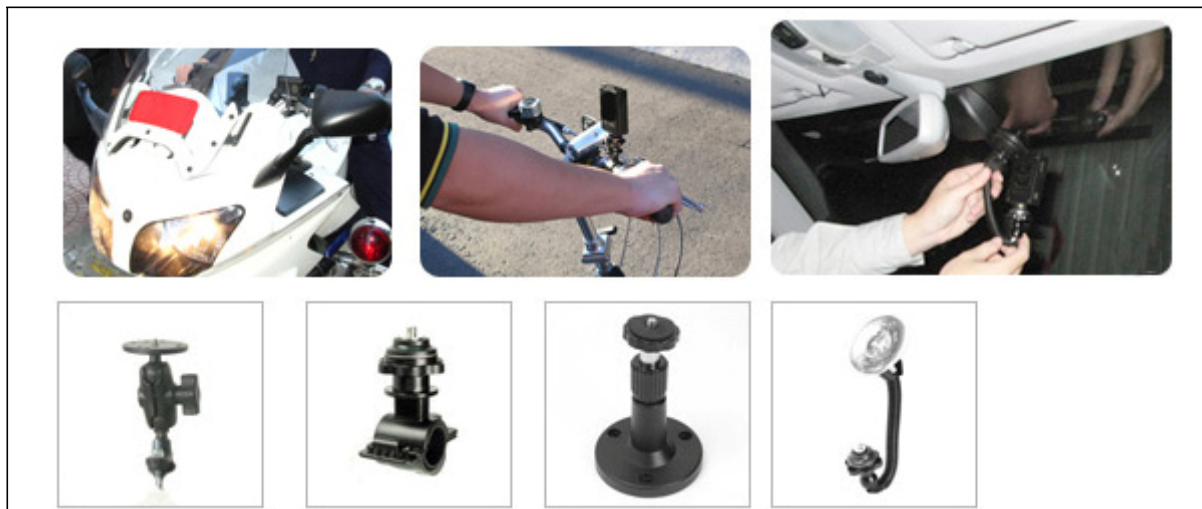

CAMERA MINIATURE HAUTE DEFINITION

(Photo ci-dessous, taille réelle)

Matériel de surveillance vidéo HiTech

High resolution surveillance camera VR-01 has the best video quality , better over 4 times compare to traditional camera in the market. Continuous recording **1280*1024**, Recording speed frames up to **30fps**.

Images captures à partir des vidéos enregistrées par notre camera VR1 Miniature.

CAMERA MINIATURE HAUTE DEFINITION

All kinds of brackets can work with **VR-01**, to install in car, automobile, bicycle, and house surveillance wherever you can think of. Easy installation, easy to record clearly. To be evidence , car recording, news story, detective evidence collection, sport outside use, family activity and so on, Super mini size and compact for any kind of hidden surveillance better than any other pinhole camera

Stable adsorption with the force sucker on the automobile windshield

Power adaptor

The VR-01 AC Charger converts 110V~240VAC to DC 5V to supply the power.
(can record while it is in charging)

Vehicle power charger

Outdoor field camera

It's important to check yourself or course preview for your skill-up or your race planning. On the occasions, the VR-01 is attachable to the body can be utilized for image training.