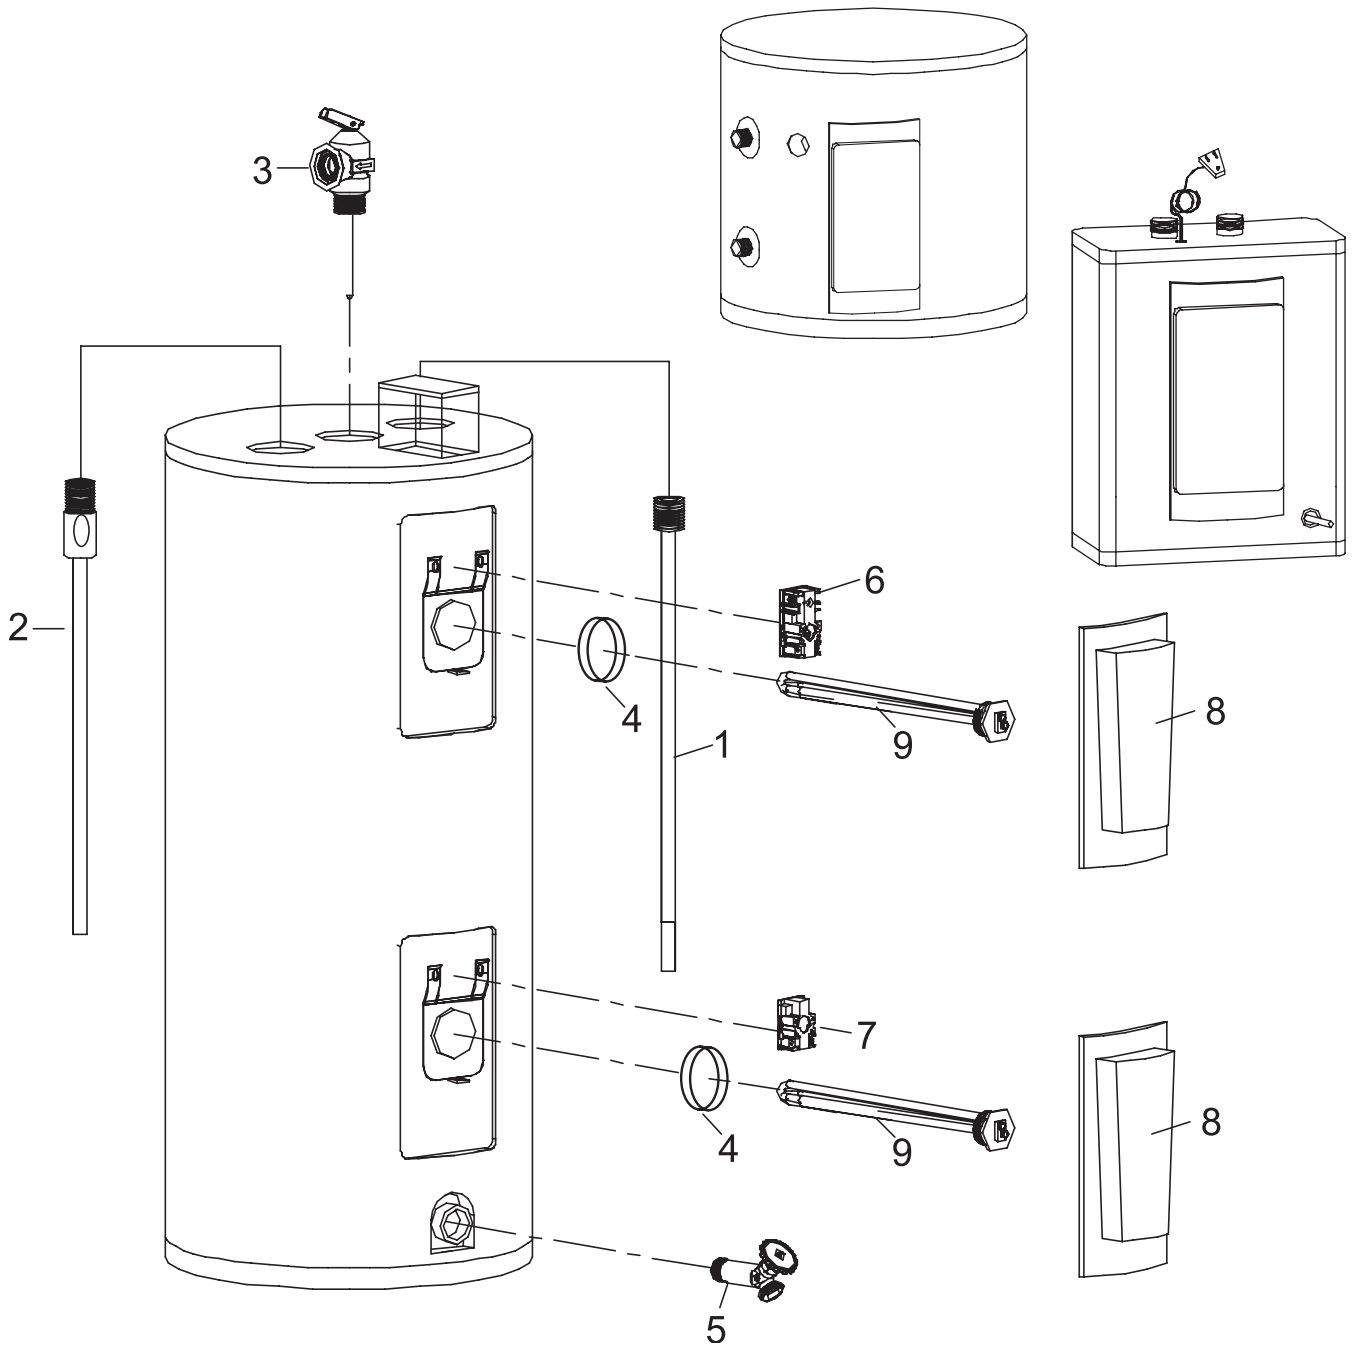

PARTS & SERVICE DEPARTMENT
Nashville, Tennessee
615-889-8900 • Fax: 615-547-1000
www.Lochinvar.com

Replacement Parts List

Electric Water Heater Models: LT-LS-LC-ET-ES-EC-MT-JR

ITEM	DESCRIPTION	MODEL NUMBERS / PART NUMBERS
All Residential Electric Models		
1	Dip Tube	WTR1018
2	Anode, Magnesium 3/4" dia.	WTR1019
2	Anode, Aluminum 3/4" dia.	WTR1040
3	T&P Relief Valve	RLV1001
4	Gasket Element	GKT2513
5	Brass Drain Valve	DRV2508
6	Thermostat Upper All 2&3 wire interlocking	TST1119
7	Thermostat Lower	TST1120
7	Thermostat Lower All 3 wire & single element	TST1122
8	Access Cover	JKT1201

ITEM ELEMENTS : COPPER- SHEATH, TIN COATED, SCREW TYPE*

*OLDER UNITS MAY HAVE FOUR BOLT FLANGE ELEMENTS. PLEASE CONSULT FACTORY FOR PART NUMBER

** MT MODELS, 6 3/4 IN LENGTH

	WATTAGE	120v	208v	240v	480v
9	1500	ELE1404**	-	-	-
9	1500	ELE1420	ELE1423	ELE1421	-
9	2000	ELE1422	-	ELE1423	ELE1424
9	2500	ELE1425	ELE1430	ELE1426	ELE1427
9	3000	-	ELE1405	ELE1428	ELE1429
9	3500	-	-	ELE1430	ELE1431
9	4000	-	-	ELE1405	ELE1406
9	4500	-	ELE1414	ELE1408	ELE1409
9	5000	-	ELE1410	ELE1411	ELE1412
9	6000	-	ELE1413	ELE1414	ELE1415