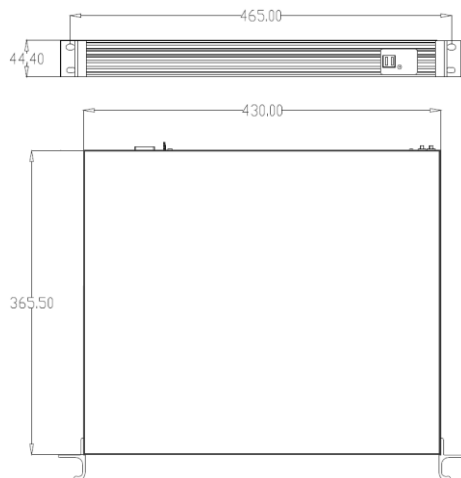

General	
Unit Dimension (W x H x D)	465 x 44,4 x 365,5mm (1U 19")
Unit Weight (without storage)	11.0 kg
Package Dimension (W x H x D)	505x 145,5 x 620mm
Package Weight (without storage)	12.0 kg
Operation temperature	+5°C to +40°C
Operation humidity	10% to 90%
Power requirements	100V -240V AC/50-60Hz/300W
Power unit	Internal PSU
Languages	Arabic, Danish, Dutch, English, Estonian, Finnish, French, German, Hungarian, Icelandic, Italian, Norwegian, Polish, Portugese, Russia, Spanish, Swedish
warranty	3 years
Included accessories	Quick guide, User Manual, Schuko power cable
Part Number	0064-01905

Optional accessories	
1 Channel Hydra license increase	0063-99949
Storage upgrade to total 4TB	HDD-2000GB
RACK mounting rails	0064-01901