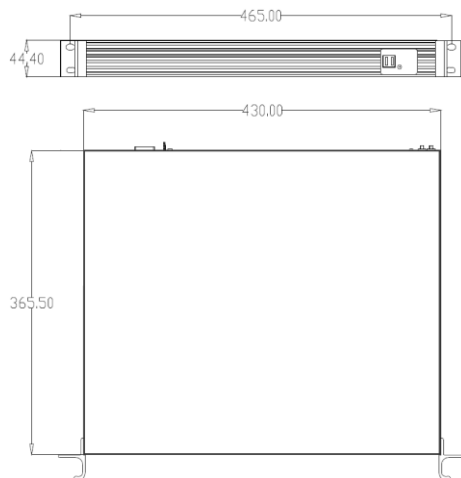

General	
Unit Dimension (W x H x D)	465 x 44,4 x 365,5mm (1U 19")
Unit Weight (without storage)	11.0 kg
Package Dimension (W x H x D)	505x 145,5 x 620mm
Package Weight (without storage)	12.0 kg
Operation temperature	+5°C to +40°C
Operation humidity	10% to 90%
Power requirements	100V -240V AC/50-60Hz/300W
Power unit	Internal PSU
Languages	Arabic, Danish, Dutch, English, Estonian, Finnish, French, German, Hungarian, Icelandic, Italian, Norwegian, Polish, Portugese, Russia, Spanish, Swedish
warranty	3 years
Included accessories	Quick guide, User Manual, Schuko power cable
Part Number	0064-01917

Optional accessories	
1 Channel Hydra license increase	0063-99949
Storage upgrade to total 12TB	HDD-6000GB
RACK mounting rails	0064-01901