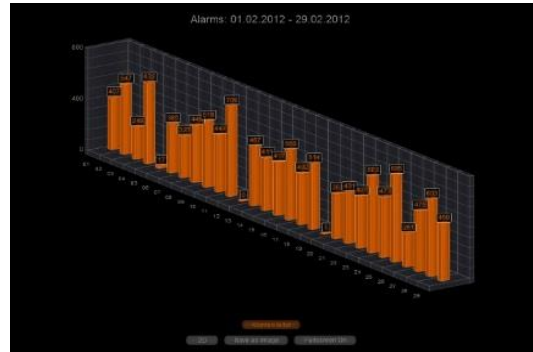

People COUNT software

VCA Count license for 1 camera. An addition to the VCA license, offering the upgrade to people counting engine in the VCA platform.
Partno: 0063-99989

ANPR+ software

Automatic number plate recognition for 4 channels, incl. Engine, Black- & White list management application.
Partno: 0063-99987

Video Content Analytics

VCA single channel license offering VCA to any analog or IP camera connected to the EVR VMS. Includes Trip wire, Direction filter, Removed object detection, Human & vehicle detection, Speed filter and Abandoned object functions. Unique easy to use 3D calibration, enter and exit filters.
Partno: 0063-99988