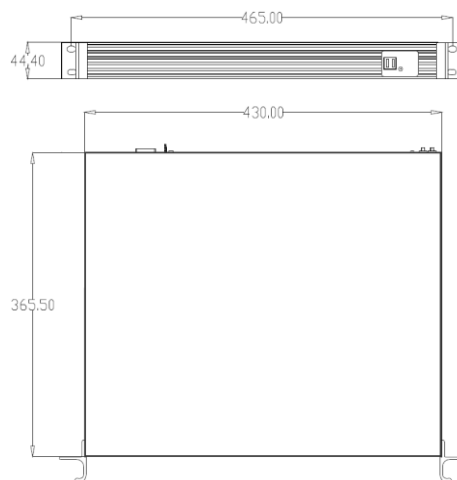

General	
Unit Dimension (W x H x D)	465 x 44,4 x 365,5mm (1U 19")
Unit Weight (without storage)	11.0 kg
Package Dimension (W x H x D)	505x 145,5 x 620mm
Package Weight (without storage)	12.0 kg
Operation temperature	+5°C to +40°C
Operation humidity	10% to 90%
Power requirements	100V -240V AC/50-60Hz/300W
Power unit	Internal PSU
Languages	Arabic, Danish, Dutch, English, Estonian, Finnish, French, German, Hungarian, Icelandic, Italian, Norwegian, Polish, Portugese, Russia, Spanish, Swedish
warranty	3 years
Included accessories	Quick guide, User Manual, Schuko power cable
Part Number	0064-01909

1 Channel Hydra license increase	
1 Channel Hydra license increase	0063-99949
Storage upgrade to total 8TB	HDD-4000GB
RACK mounting rails	0064-01901