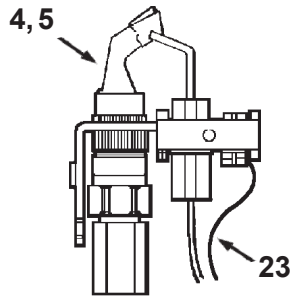

COMMERCIAL TANK TYPE WATER HEATER
REPLACEMENT PARTS LIST
MODELS BTR(C) 120 THRU 400A:
STANDARD AND ASME (A)
SERIES 118, 119

Damper Drive Assembly

Harness - Control

Gas Valve - Natural

Gas Valve - LP

Control Thermostat