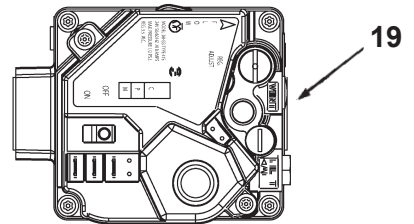

COMMERCIAL TANK TYPE WATER HEATER
REPLACEMENT PARTS LIST
MODELS BTR(C) 120 THRU 400A:
STANDARD AND ASME (A)
SERIES 118, 119

Damper Drive Assembly

Harness - Control

Gas Valve - Natural

Gas Valve - LP

Control Thermostat