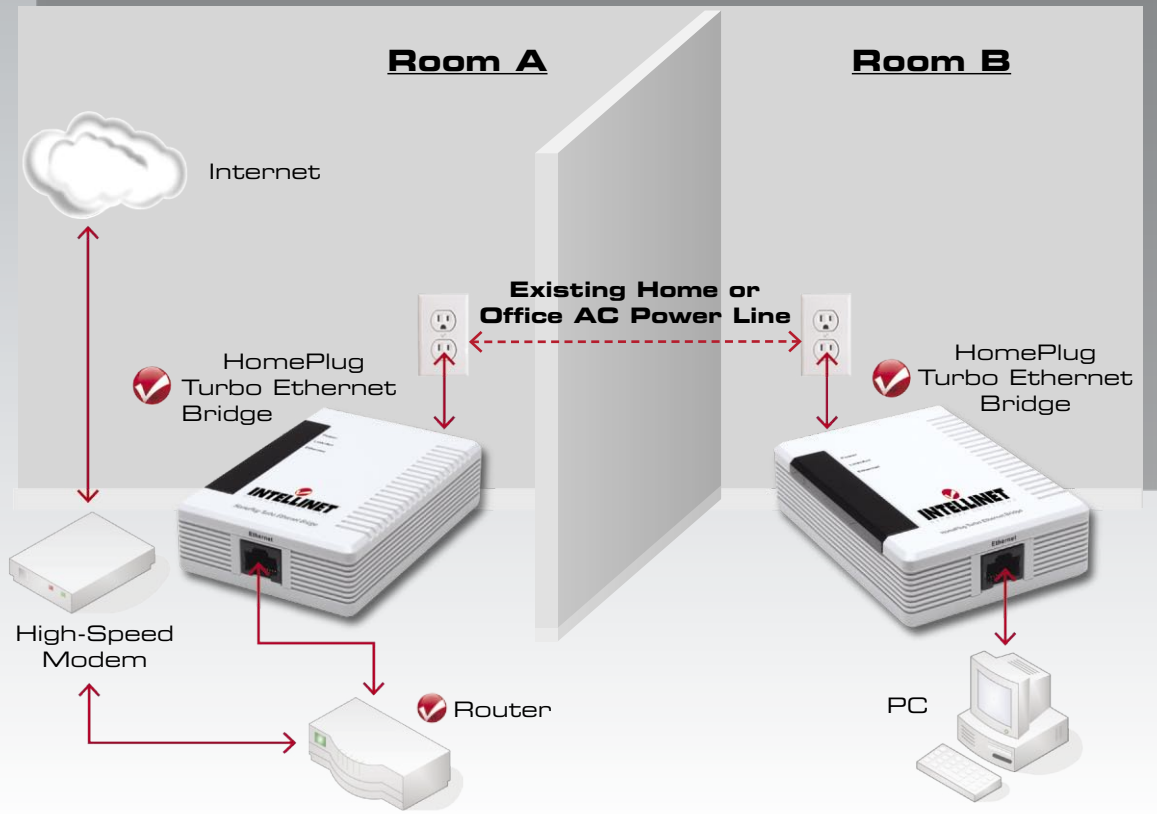

LIFETIME WARRANTY

Model
502641

Features

- Network computers through existing AC power lines
- Transparently connects Ethernet devices through the electrical system in your home or office
- Expand your network by adding HomePlug Turbo Ethernet Bridges
- HomePlug 1.0 Turbo compliant
- QoS to prioritize your important traffic
- Plug and Play (no drivers required)
- Secure data through 56-bit encryption
- Includes Windows configuration utility
- Lifetime Warranty

Specifications

GENERAL

- IEEE 802.3 10Base-T
- IEEE 802.3u 100Base-TX
- HomePlug 1.0 Turbo
- Effective throughput: up to 25 Mbps
- Chipset: Intellon INT5500 & RTL8201

PORTS

- One 10/100 RJ-45 port
- One AC power line port

LEDs

- Power: On = solid green
- Power line: Link = solid green, Act = blinking green
- Ethernet: Link = solid green, Act = blinking green

MINIMUM SYSTEM REQUIREMENTS

- Existing Ethernet network adapter
- TCP/IP protocol
- CD-ROM drive
- Configuration utility requires Windows 98SE, Me, 2000 or XP

CERTIFICATIONS

- FCC Part 15, Part B, Class B
- CE Class B

PHYSICAL CHARACTERISTICS

- Dimensions (W x D x H) 103 x 71.4 x 27.8 mm (4 x 2.8 x 1.1 in.)
- Weight: 5.4 oz. (153 g)
- Operating temperature: 0 – 40°C (32 – 104°F)
- Operating relative humidity: 10% – 90%, non-condensing
- Storage temperature: -25 – 75°C (-13 – 167°F)
- Storage relative humidity: 0% – 95%, non-condensing
- Power: AC 100 – 240 V / 50 – 60 Hz / 0.5 A

PACKAGE CONTENTS

- One HomePlug Turbo Ethernet Bridge
- Setup CD-ROM with User Manual
- One Ethernet Network Cable
- Quick Start Guide

For more information on INTELLINET NETWORK SOLUTIONS products, consult your local dealer or visit www.intellinet-network.com.

INTELLINET
NETWORK SOLUTIONS
BRINGING NETWORKS TO LIFE

Copyright © INTELLINET NETWORK SOLUTIONS

All names of products or services mentioned herein are trademarks or registered trademarks of their respective owners. Distribution and reproduction of this document, and use and disclosure of the contents herein, are prohibited unless specifically authorized.

INT-502641-DS-0706-01