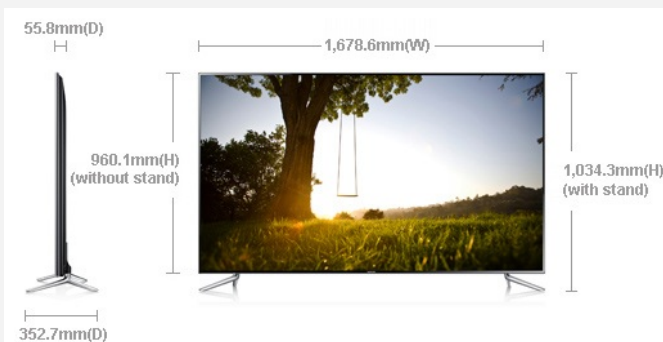

Dimensions:

Height: 960mm (With Stand. 1034.3mm Without Stand)

Width: 1678.6mm

Depth: 352.7mm (With Stand. 55.8mm Without Stand)

[Buy this item now!](#)

Tech Specs

Product

Type	LED
------	-----