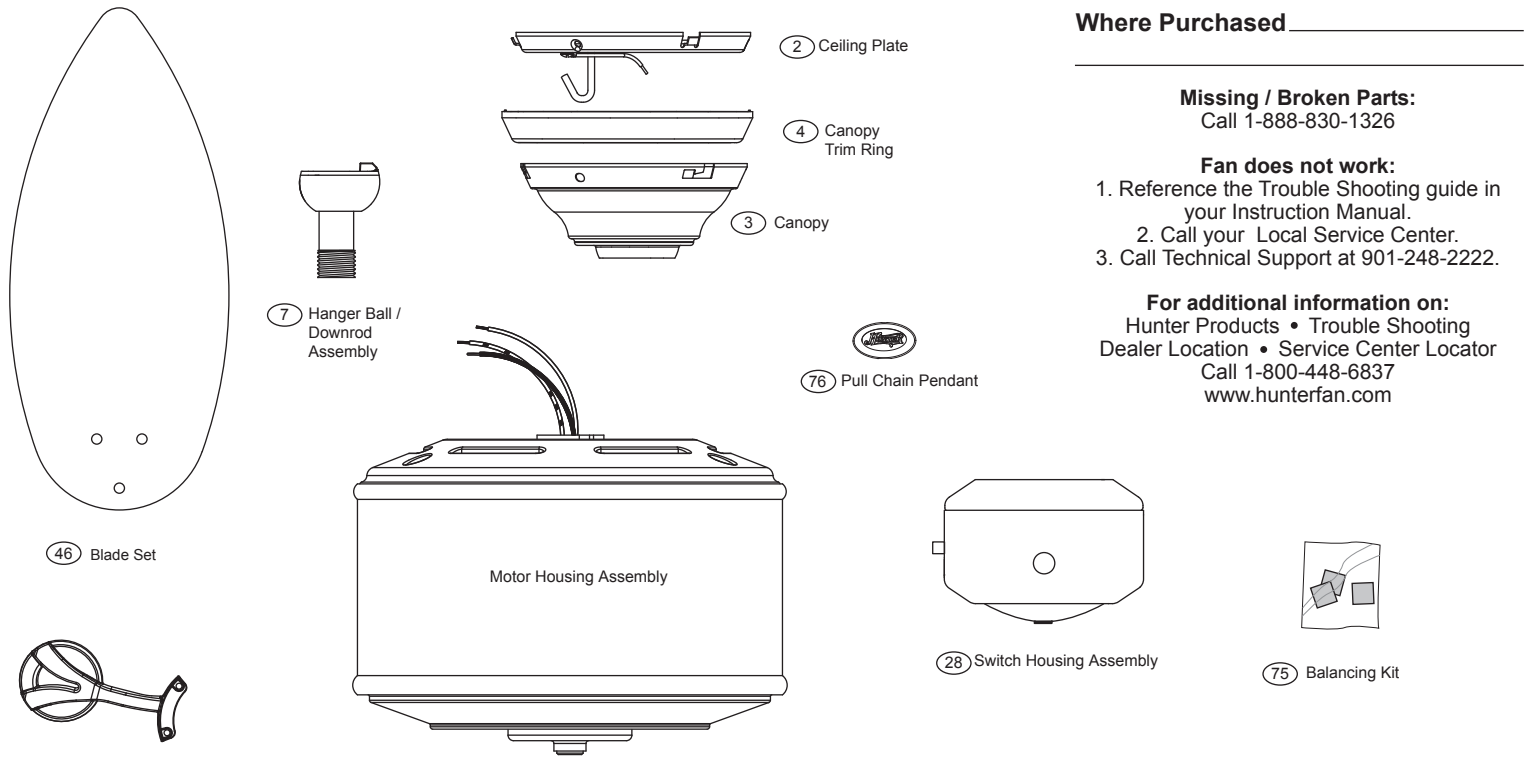

Fan Parts (Not Drawn to Scale)