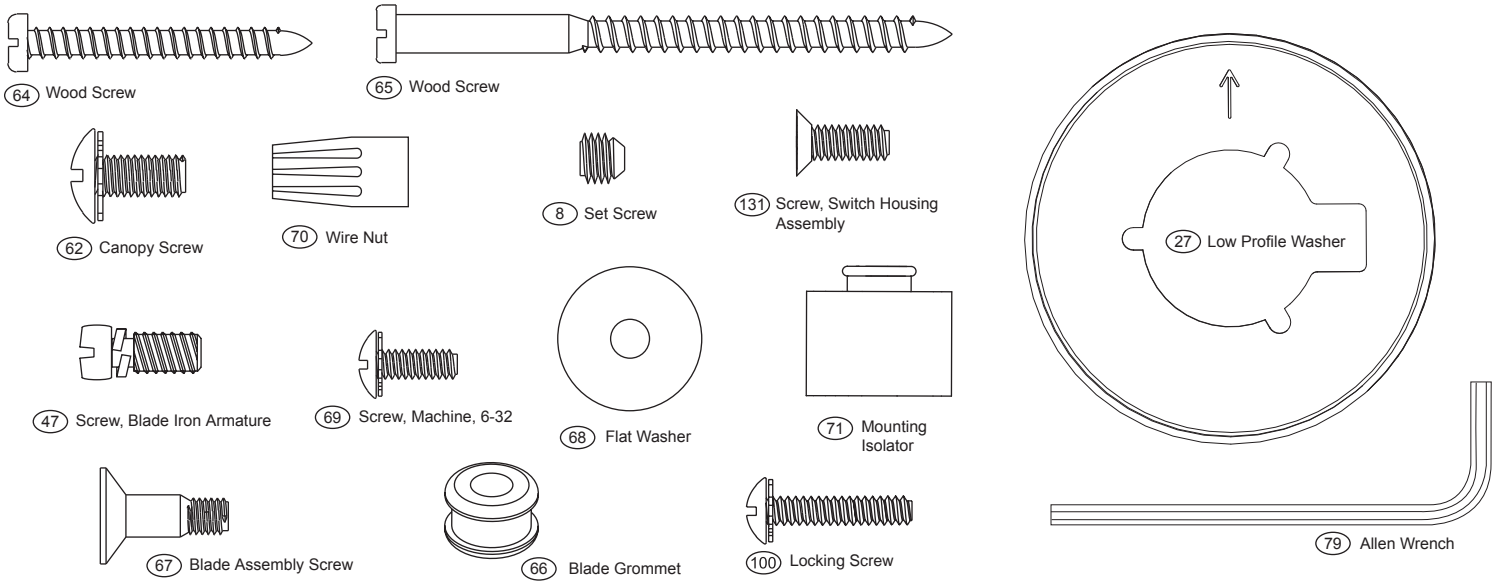

For additional information on:
Hunter Products • Trouble Shooting
Dealer Location • Service Center Locator
Call 1-800-448-6837
www.hunterfan.com

Hardware (Drawn to Scale)

Part List		Model #	28522
		Asm. Dwg. #	95660-01
		Finish	Amber Bronze
Item #	Item Name	Qty	Part #
1	* Hanging System Kit	1	94948-58-000
2	Ceiling Plate	1	-----
3	Canopy	1	-----
4	Canopy Trim Ring	1	-----
27	Low Profile Washer	1	-----
62	Canopy Screw	4	-----
64	Wood Screw	2	-----
65	Wood Screw	2	-----
68	Flat Washer	4	-----
71	Mounting Isolator	4	-----
100	Locking Screw	3	-----
7	Hanger Ball / Downrod Assembly	1	85770-02-373
8	Setscrew	1	03111-03-247
28	Switch Housing Assembly	1	94531-58-000
44	Blade Iron Set	1	92792-05-373
46	Blade Set	1	75480-02-000
47	Screw, Blade Iron Armature	11	63755-05-247
60	* Hardware Kit	1	95660-01-850
66	Blade Grommet	16	05989-01-000
67	Blade Assembly Screw	16	63730-01-247
69	Screw, Machine, 6-32	3	74506-36-247
70	Wire Nut	4	05172-01-000
131	Screw, Switch Housing Assembly	3	64555-06-247
75	Balancing Kit	1	07570-03-000
76	Pull Chain Pendant	1	74393-08-247
79	Allen Wrench	1	64801-01-000