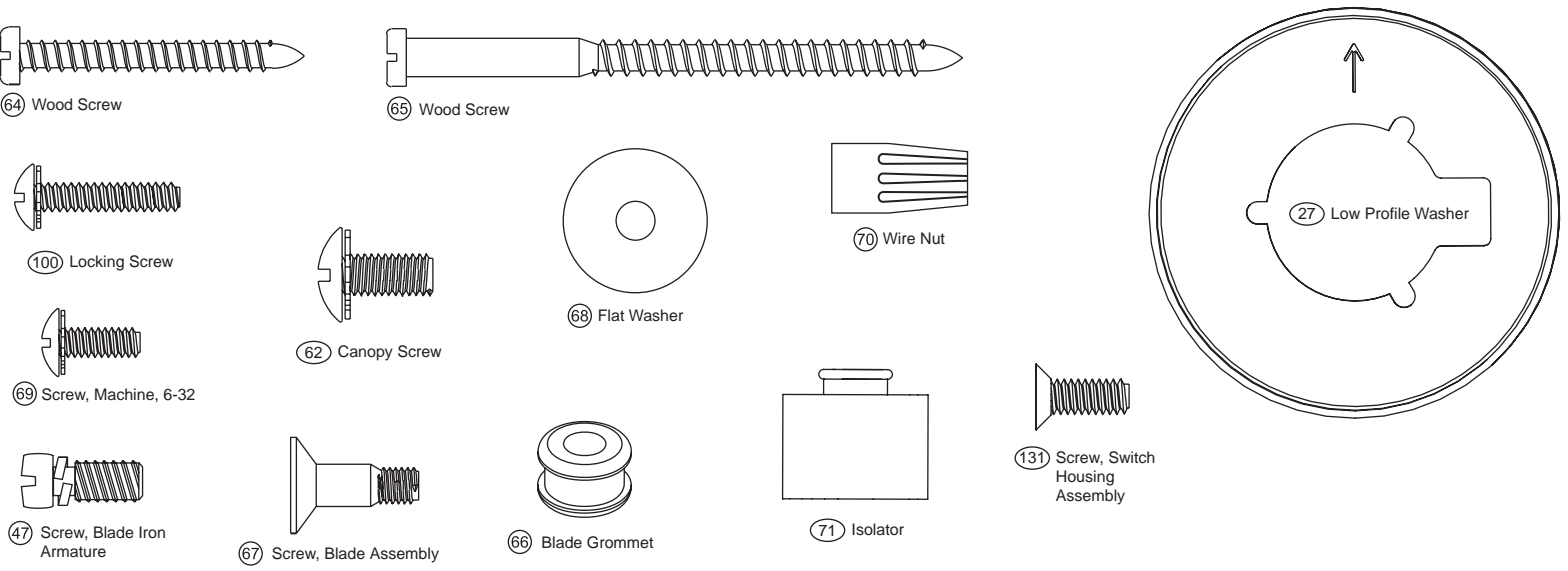

Fan Parts (Not Drawn to Scale)

Hardware (Drawn to Scale)

Parts List		Model #	23881
		Asm. Dwg. #	97280-01
		Finish	Distressed Relic
Item #	Item Name	Qty	Part #
	Hanging System Kit	1	94945-77-000
2	Ceiling Plate	1	-----
3	Canopy	1	-----
4	Canopy Trim Ring	1	-----
7	Hanger Ball / Downrod Assembly	1	-----
8	Set Screw (Not shown)	1	-----
27	Low Profile Washer	1	-----
62	Canopy Screw	4	-----
64	Wood Screw	2	-----
65	Wood Screw	2	-----
68	Flat Washer	4	-----
71	Isolator	4	-----
100	Locking Screw	3	-----
27	Lower Switch/Housing Assembly	1	86405-01-493
28	Switch/Housing Assembly	1	93574-01-493
29	Switch Housing Cover	1	73853-01-493
41	Switch Housing Plug Button	1	73854-01-493
44	Blade Iron Set	1	92805-05-493
46	Blade Set	1	75885-35-000
47	Screw, Blade Iron Armature	11	63755-05-247
49	Light Kit Assembly	1	97220-02-000
	* Hardware Kit	1	97280-01-850
66	Blade Grommet	16	05989-01-000
67	Screw, Blade Assembly	16	63730-07-247
69	Screw, Machine, 6-32	3	74506-36-247
70	Wire Nut	4	05172-01-000
131	Screw, Switch Housing Assembly	3	64555-02-247
75	Balancing Kit	1	07570-01-000
78	Pull Chain	2	63756-16-247
151	Bottom Cap	1	76056-01-493
152	Finial	1	76507-01-493
150	Glass Globe/Shade	1	87527-01-000
205	Dummy Terminal, Female	1	08200-01-000
206	Dummy Terminal, male	1	08198-01-000