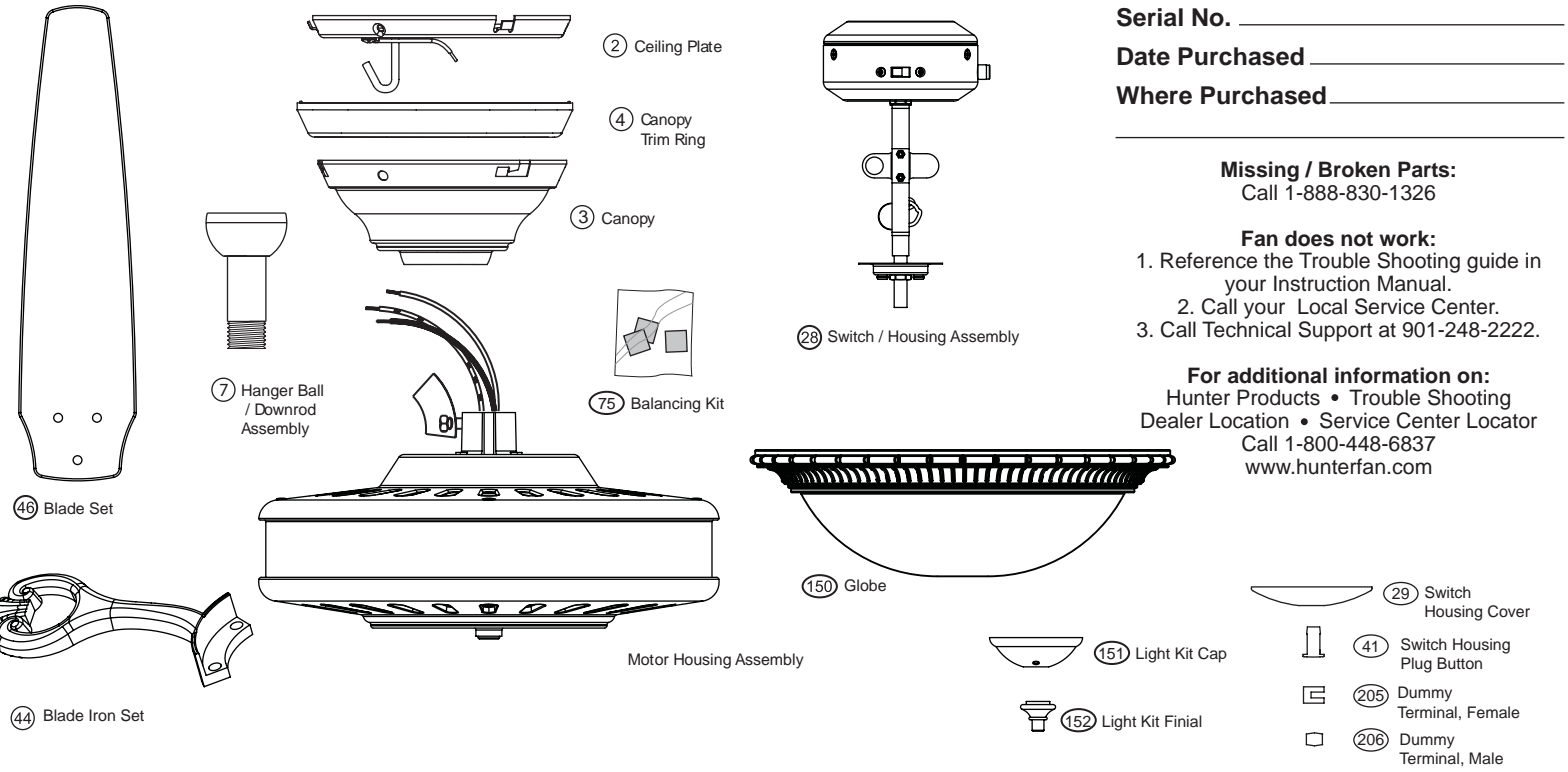

PARTS GUIDE

Using the Parts Guide below, check to make sure all parts are included in the box.
 If parts are missing or damaged call 1-888-830-1326.
PLEASE DO NOT RETURN THIS PRODUCT TO THE STORE.

Before installing your fan, record the following information for your records and warranty assistance.

Fan Parts (Not Drawn to Scale)

Hardware (Drawn to Scale)

Parts List		Model #	23881
		Asm. Dwg. #	97280-01
		Finish	Distressed Relic
Item #	Item Name	Qty	Part #
	Hanging System Kit	1	94945-77-000
2	Ceiling Plate	1	-----
3	Canopy	1	-----
4	Canopy Trim Ring	1	-----
7	Hanger Ball / Downrod Assembly	1	-----
8	Set Screw (Not shown)	1	-----
27	Low Profile Washer	1	-----
62	Canopy Screw	4	-----
64	Wood Screw	2	-----
65	Wood Screw	2	-----
68	Flat Washer	4	-----
71	Isolator	4	-----
100	Locking Screw	3	-----
27	Lower Switch/Housing Assembly	1	86405-01-493
28	Switch/Housing Assembly	1	93574-01-493
29	Switch Housing Cover	1	73853-01-493
41	Switch Housing Plug Button	1	73854-01-493
44	Blade Iron Set	1	92805-05-493
46	Blade Set	1	75885-35-000
47	Screw, Blade Iron Armature	11	63755-05-247
49	Light Kit Assembly	1	97220-02-000
	* Hardware Kit	1	97280-01-850
66	Blade Grommet	16	05989-01-000
67	Screw, Blade Assembly	16	63730-07-247
69	Screw, Machine, 6-32	3	74506-36-247
70	Wire Nut	4	05172-01-000
131	Screw, Switch Housing Assembly	3	64555-02-247
75	Balancing Kit	1	07570-01-000
78	Pull Chain	2	63756-16-247
151	Bottom Cap	1	76056-01-493
152	Finial	1	76507-01-493
150	Glass Globe/Shade	1	87527-01-000
205	Dummy Terminal, Female	1	08200-01-000
206	Dummy Terminal, male	1	08198-01-000