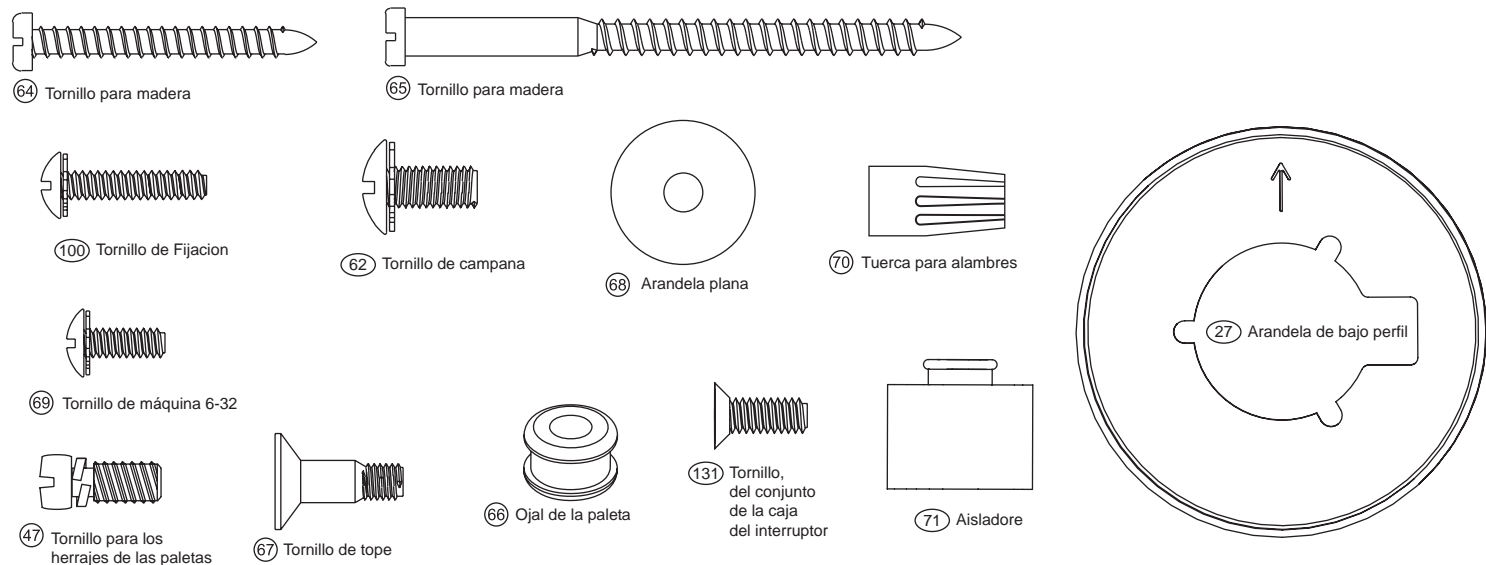

Lista de piezas		No. del modelo	23881
		No. del dibujo de ensamblaje	97280-01
		Acabado	Distressed Relic
No. del ítem	Nombre del ítem	Cantidad	No. de la pieza
	Equipo de sistema de colgar	1	94945-77-000
2	Placa del techo	1	-----
3	Campana	1	-----
4	Anillo decorativo de la campana	1	-----
7	Bola de suspensin / Conjunto de varilla	1	-----
8	Tornillo prisionero (no exhibido)	1	-----
27	Arandela de bajo perfil	1	-----
62	Tornillo de campana	4	-----
64	Tornillo para madera	2	-----
65	Tornillo para madera	2	-----
68	Arandela plana	4	-----
71	Aisladore	4	-----
100	Tornillo de Fijacion	3	-----
27	Parte inferior de la caja del interruptor	1	86405-01-493
28	Conjunto del interruptor/alojamiento	1	93574-01-493
29	Cubierta de la caja del interruptor	1	73853-01-493
41	Botn taponador de la caja del interruptor	1	73854-01-493
44	Juego de herrajes para la paletas	1	92805-05-493
46	Juego de paletas	1	75885-35-000
47	Tornillo para los herrajes de las paletas	11	63755-05-247
49	Conjunto del kit de luz	1	97220-02-000
	* Juego de herrajes	1	97280-01-850
66	Ojal de la paleta	16	05989-01-000
67	Tornillo de tope	16	63730-07-247
69	Tornillo de máquina 6-32	3	74506-36-247
70	Tuerca para alambres	4	05172-01-000
131	Tornillo, del conjunto de la caja del interruptor	3	64555-02-247
75	Juego equilibrador	1	07570-01-000
78	Tirador de cadena	2	63756-16-247
151	Tope inferior	1	76056-01-493
152	Cubierta ornamental	1	76507-01-493
150	Globo / Pantalla	4	87527-01-000
205	Terminal simulado, hembra	1	08200-01-000
206	Terminal simulado, macho	1	08198-01-000

Hunter Fan Company
2500 Frisco Avenue
Memphis, TN 38114
www.hunterfan.com

98000-01-665
9/19/06