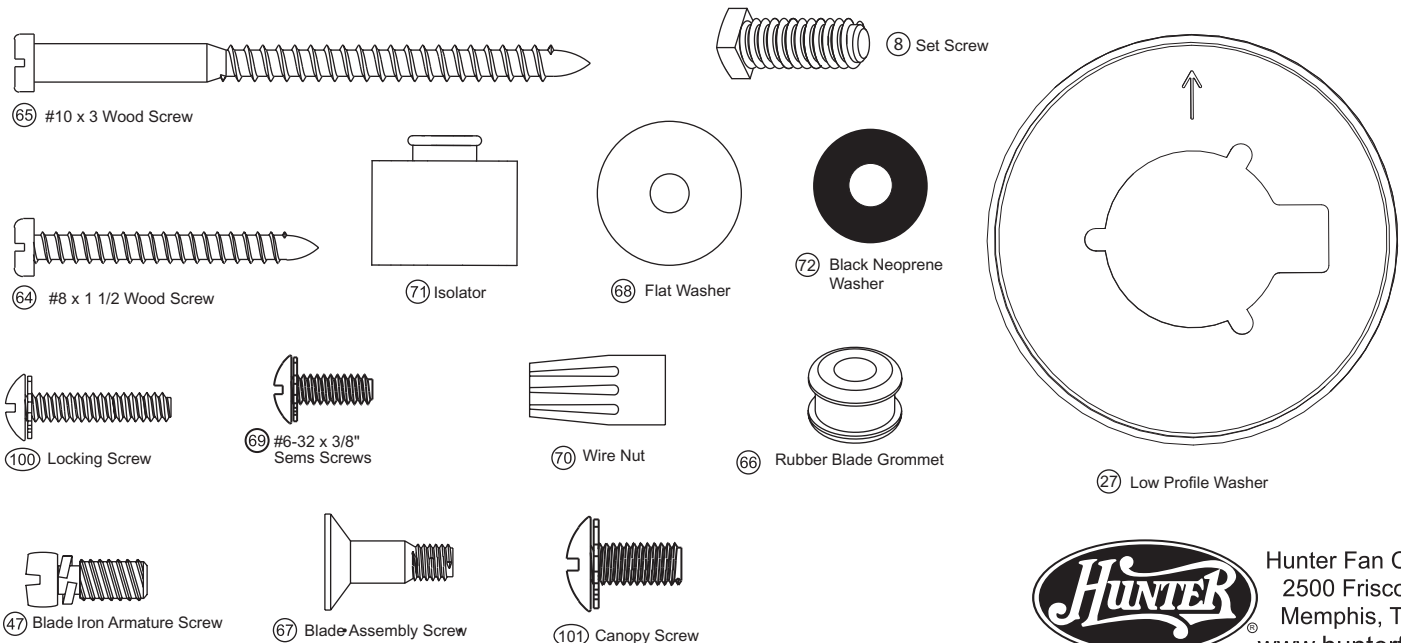

Hunter Fan Company
2500 Frisco Avenue
Memphis, TN 38114
www.hunterfan.com