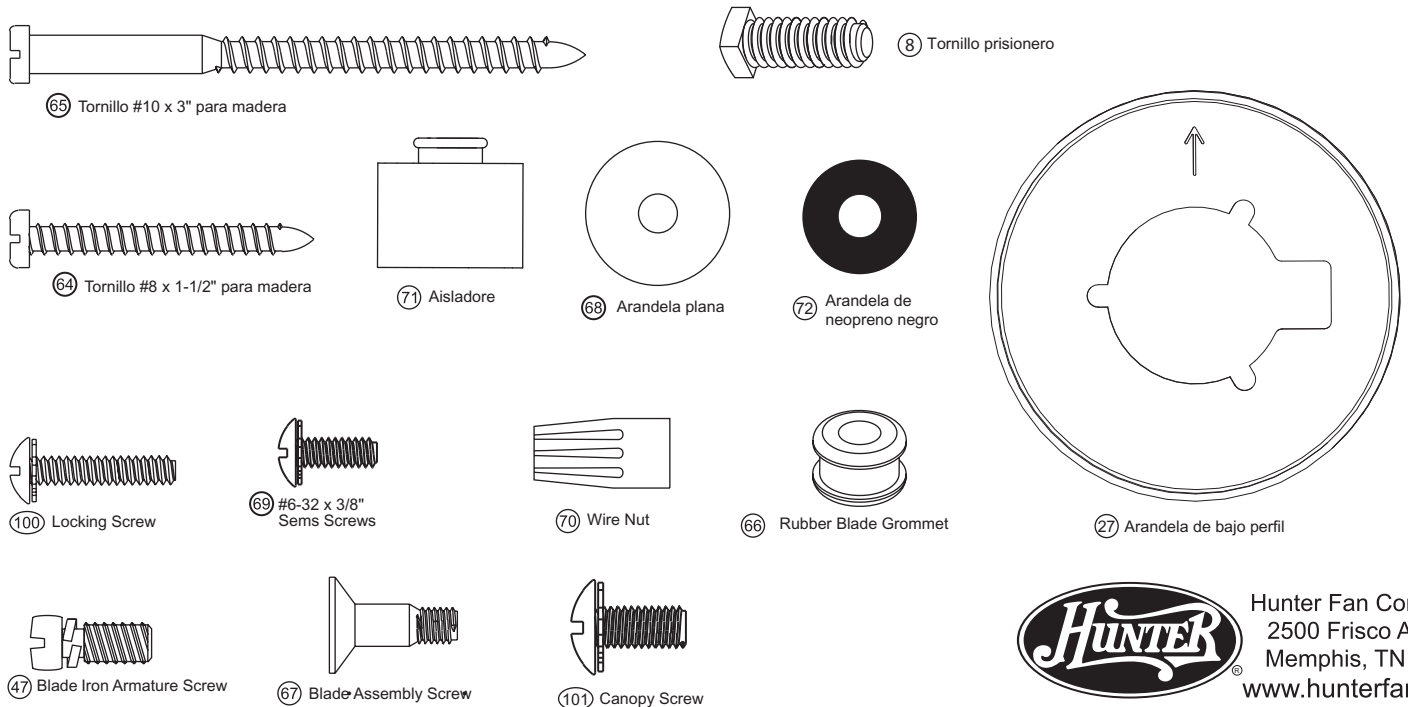

HUNTER
Hunter Fan Company
2500 Frisco Avenue
Memphis, TN 38114
www.hunterfan.com