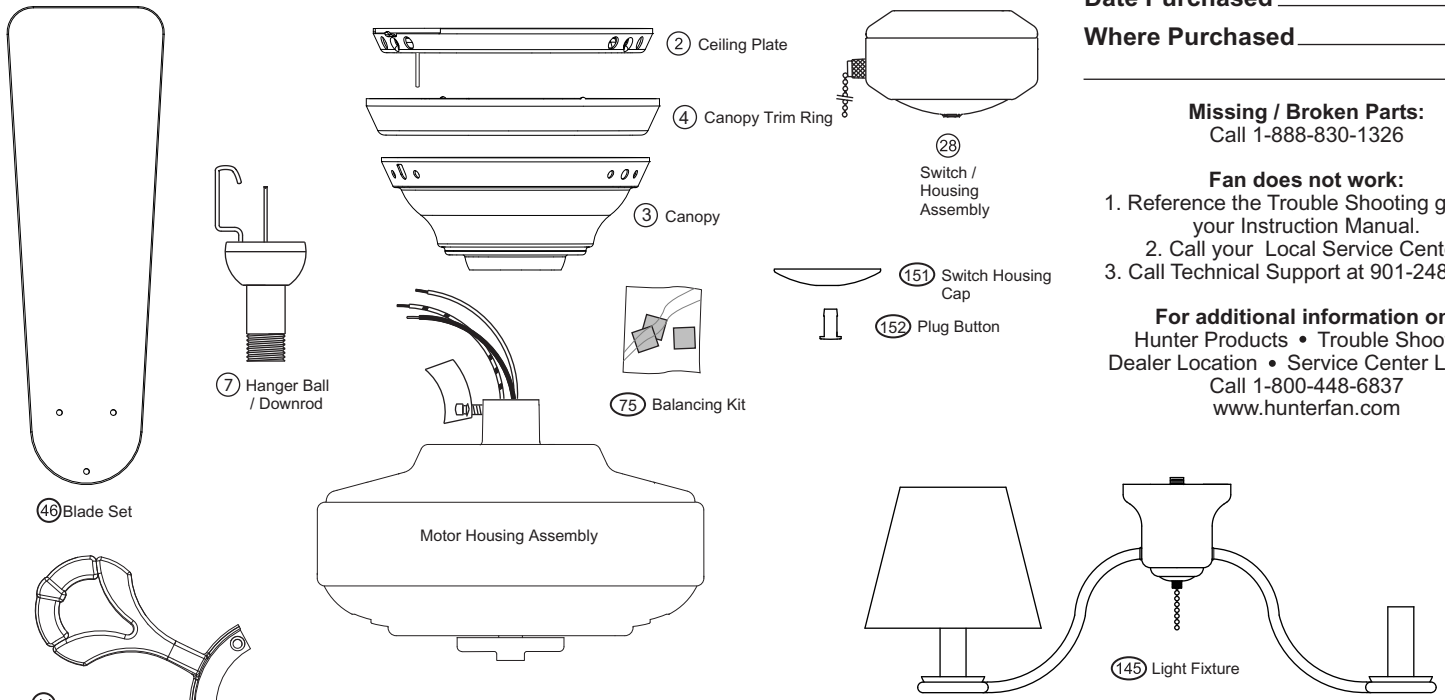

Fan Parts (Not Drawn to Scale)

Missing / Broken Parts:
Call 1-888-830-1326

Fan does not work:

1. Reference the Trouble Shooting guide in your Instruction Manual.
2. Call your Local Service Center.
3. Call Technical Support at 901-248-2222.

For additional information on:
Hunter Products • Trouble Shooting
Dealer Location • Service Center Locator
Call 1-800-448-6837
www.hunterfan.com

Hardware (Drawn to Scale)