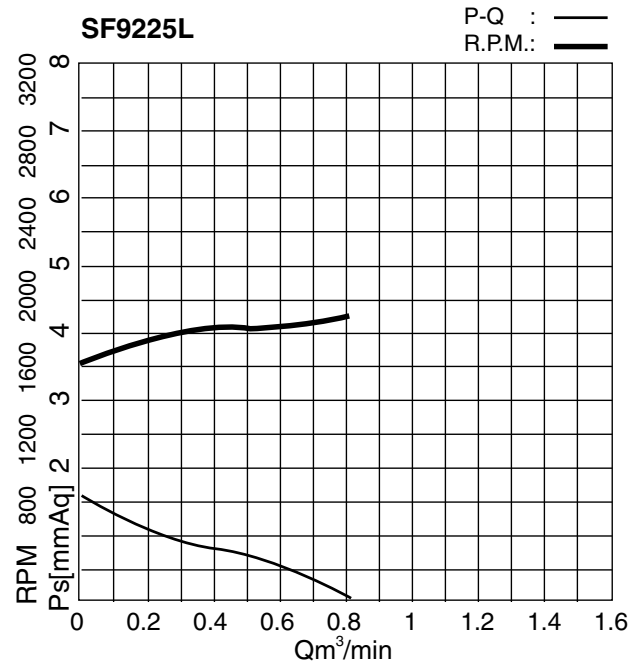

Performance Graph

Contact Info:

Mailing Address: 43185 Osgood Road
Fremont, Ca 94539
Phone: 510.668.0368
Fax: 510.668.0367

www.vantecusa.com