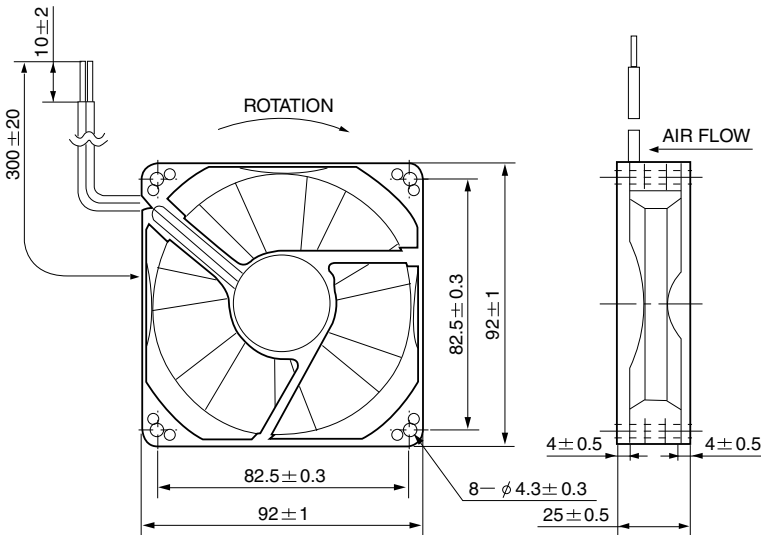

STEALTH Case Fan

Model: SF9225L

External Dimensions

Specifications

Fan Size:	92x92x25mm (3.62x3.62x0.98")
Rated Voltage:	12V
Rated Current:	0.07 Amp
Air Flow:	28 CFM
Rated Input Power:	0.84 W
Maximum Air Pressure:	0.06 Inch/H ₂ O
Noise:	20 dBA
Rated Speed:	1750 RPM
Bearing:	2 Ball Bearings