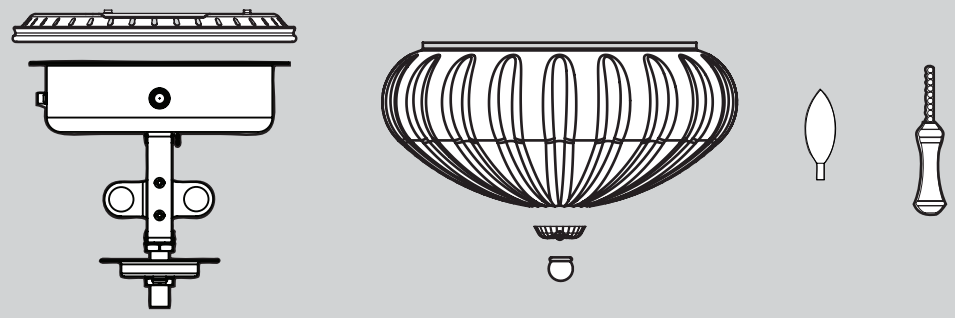

THIS PARTS GUIDE IS FOR REFERENCE ONLY.
REFER TO THE INSTALLATION MANUAL FOR FULL ASSEMBLY INSTRUCTIONS.

-  x 1 Low Profile Washer
-  x 2 3" Wood Screw
-  x 4 Flat Washer
-  x 2 1.5" Wood Screw
-  x 3 Locking Screw
-  x 4 Canopy Screw
-  x 1 Set Screw
-  x 4 Mounting Isolator
-  x 11 Screw, Blade Iron Armature
-  x 16 Screw, Blade Assembly
-  x 16 Blade Grommet
-  x 3 Screw, Switch Housing Assembly
-  x 3 Screw, Machine, 6-32
-  x 1 Balancing Kit
-  x 4 Wire Connector

Hanger Bracket Assembly

Blade Assembly

Switch Housing Assembly

Parts List		
	Model #	28608
	Asm. Dwg. #	97187-01
	Finish	Brushed Cocoa
Item Name	Qty	Part #
* Hanging System Kit		97342-04
Ceiling Plate		
Canopy		
Canopy Trim Ring		
Hanger Ball / Downrod Assembly		
Setscrew		
Low Profile Washer		
Canopy Screw		
Wood Screw		
Flat Washer		
Mounting Isolator		
* Screw, Low Profile		
Switch Housing Assembly	1	99092-02
Blade Medallion	5	76150-01
Blade Iron	6	97186-05
Blade	5	87451-01
Screw, Blade Iron Armature	11	63755-05
Hardware Kit	1	97187-00-860
Blade Grommet		
Blade Assembly Screw		
Screw, Machine, 6-32		
Wire Connector		
Screw, Switch Housing Assembly		
Balancing Kit	1	07570-01
Pull Chain Pendant	1	65399-02
Pull Chain Pendant	1	74393-08
Bottom Cap	1	65743-01
Finial	1	64304-01
Light bulb / Bulb	2	77646-03
Globe/Shade	1	87615-02