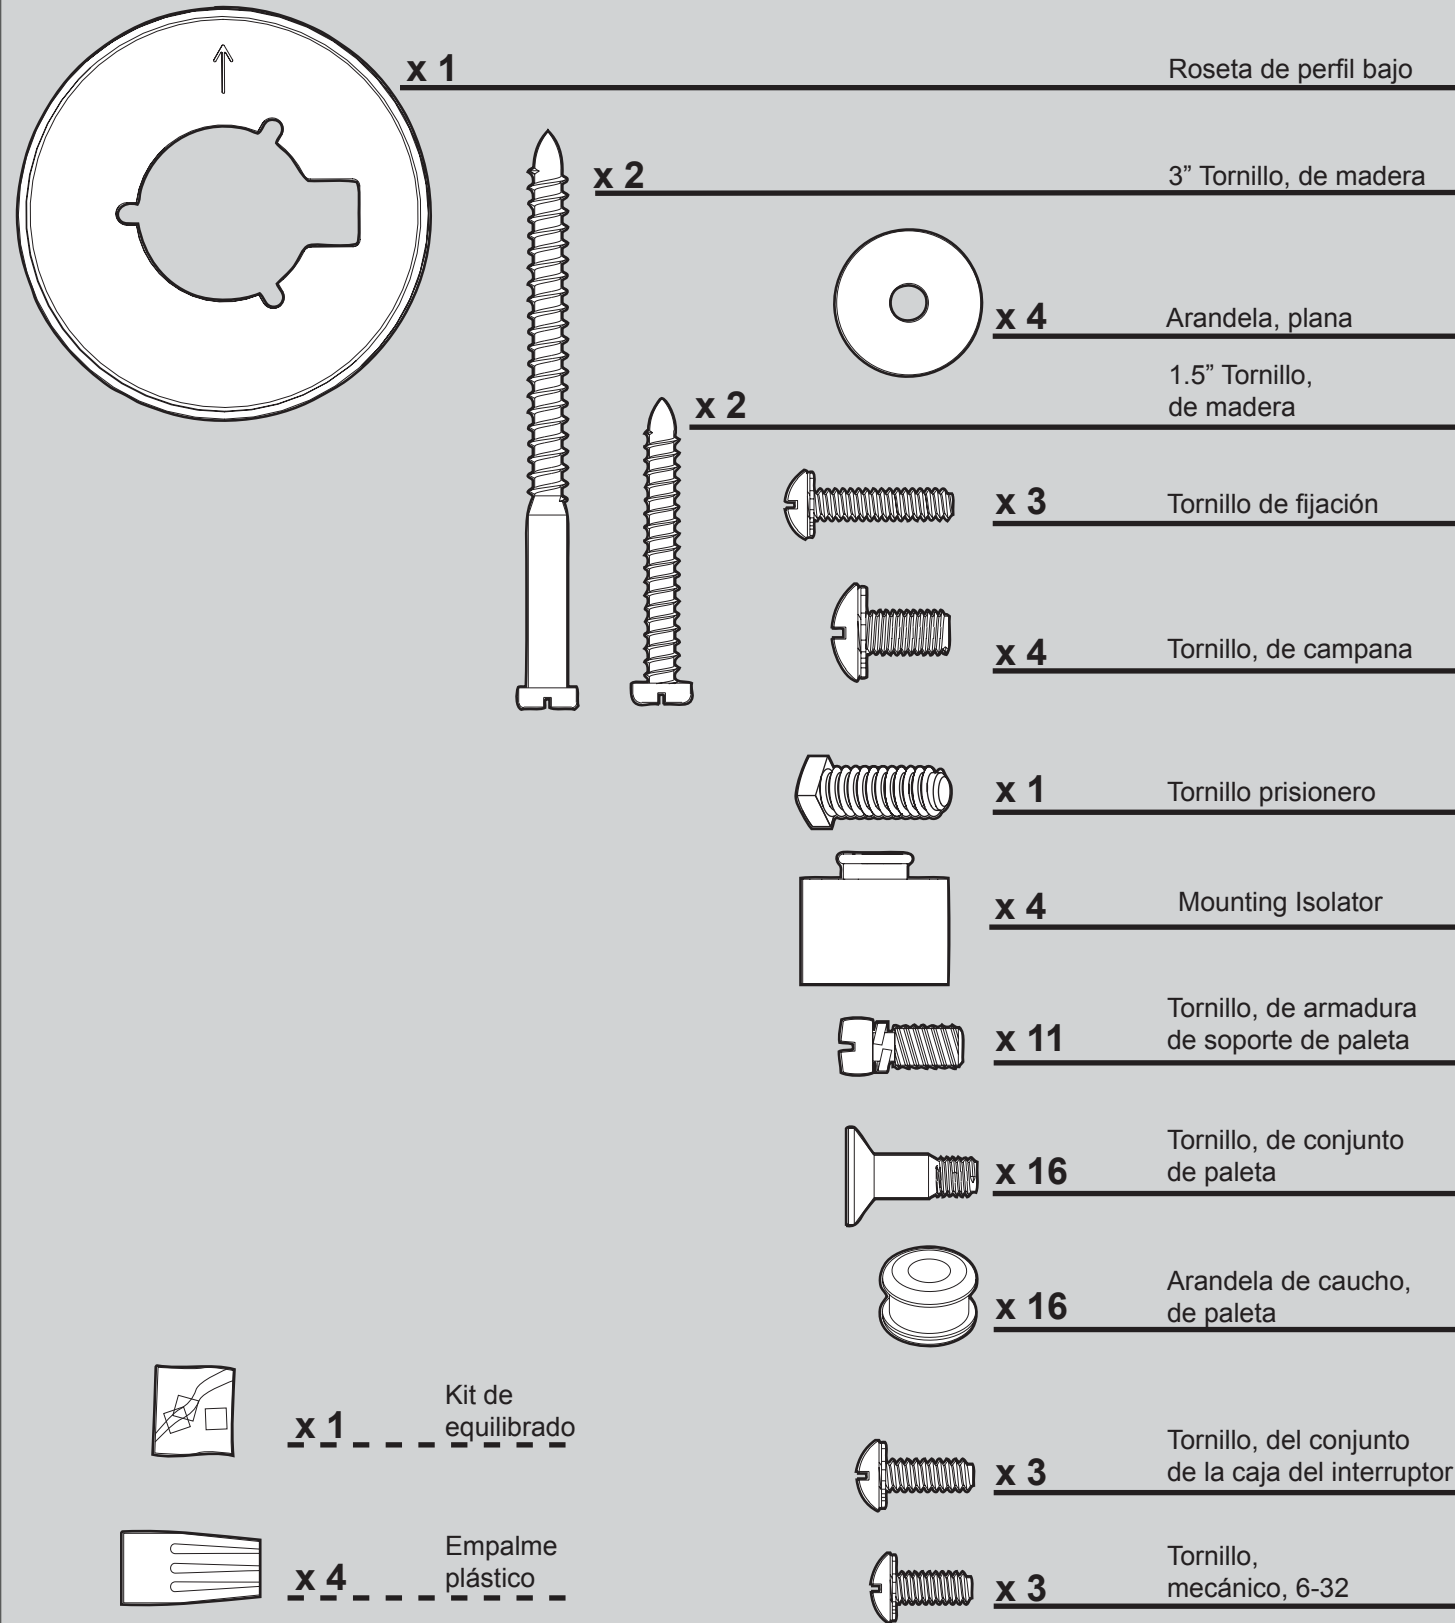

Materiales

(no dibujados a escala)