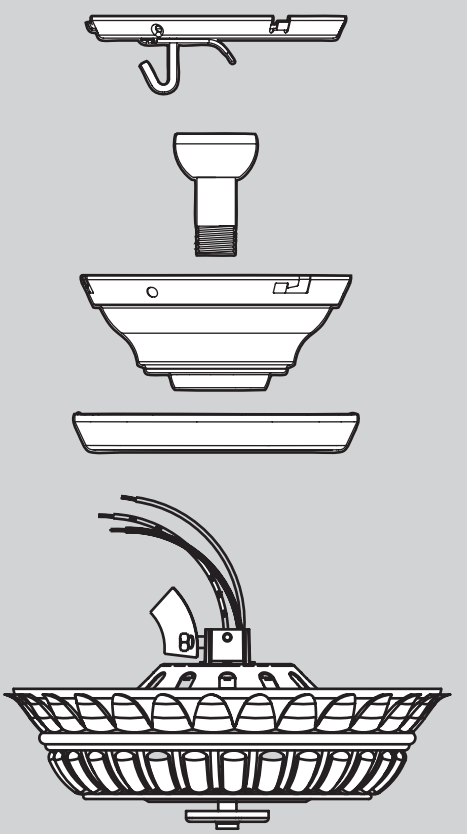

Hardware

(Drawn to Scale)

Fan Parts

(Not Drawn to Scale)

Hunter

Using this Parts Guide, make sure all parts are included in the box.
If parts are missing, DO NOT RETURN

THIS ITEM TO THE STORE, call 888-830-1326 for assistance.

THIS PARTS GUIDE IS FOR REFERENCE ONLY.
REFER TO THE INSTALLATION MANUAL FOR FULL ASSEMBLY INSTRUCTIONS.

-  x 1 Low Profile Washer
-  x 2 3" Wood Screw
-  x 4 Flat Washer
-  x 2 1.5" Wood Screw
-  x 3 Locking Screw
-  x 4 Canopy Screw
-  x 1 Set Screw
-  x 4 Mounting Isolator
-  x 11 Screw, Blade Iron Armature
-  x 16 Screw, Blade Assembly
-  x 16 Blade Grommet
-  x 3 Screw, Switch Housing Assembly
-  x 3 Screw, Machine, 6-32
-  x 1 Balancing Kit
-  x 4 Wire Connector

Hanger Bracket Assembly

Blade Assembly

Switch Housing Assembly

Parts List		
	Model #	28608
	Asm. Dwg. #	97187-01
	Finish	Brushed Cocoa
Item Name	Qty	Part #
* Hanging System Kit		97342-04
Ceiling Plate		
Canopy		
Canopy Trim Ring		
Hanger Ball / Downrod Assembly		
Setscrew		
Low Profile Washer		
Canopy Screw		
Wood Screw		
Flat Washer		
Mounting Isolator		
* Screw, Low Profile		
Switch Housing Assembly	1	99092-02
Blade Medallion	5	76150-01
Blade Iron	6	97186-05
Blade	5	87451-01
Screw, Blade Iron Armature	11	63755-05
Hardware Kit	1	97187-00-860
Blade Grommet		
Blade Assembly Screw		
Screw, Machine, 6-32		
Wire Connector		
Screw, Switch Housing Assembly		
Balancing Kit	1	07570-01
Pull Chain Pendant	1	65399-02
Pull Chain Pendant	1	74393-08
Bottom Cap	1	65743-01
Finial	1	64304-01
Light bulb / Bulb	2	77646-03
Globe/Shade	1	87615-02