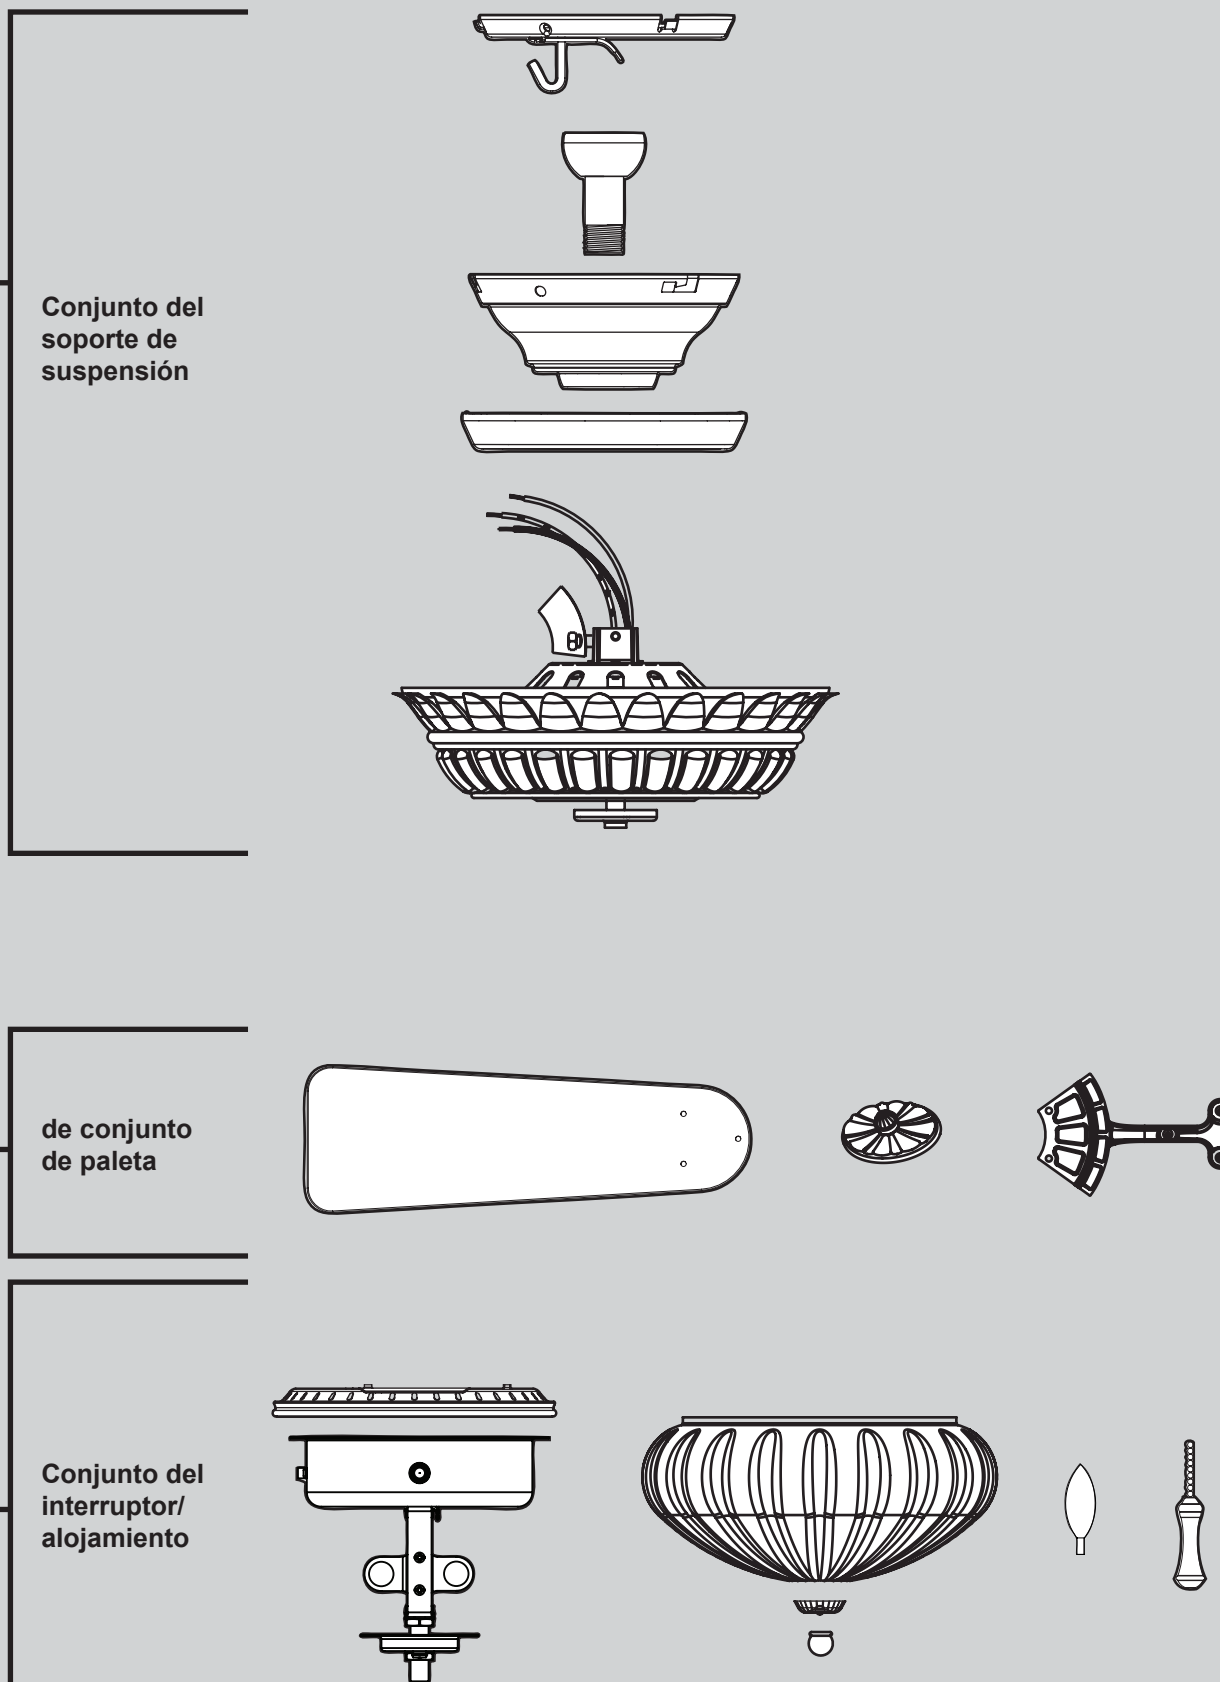

Piezas del ventilador

(no dibujadas a escala)