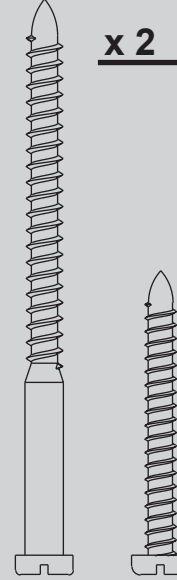

Hardware

(Drawn to Scale)

Fan Parts

(Not Drawn to Scale)

PARTS GUIDE

SINCE 1886

Using this Parts Guide, make sure all parts are included in the box. If parts are missing, DO NOT RETURN

THIS ITEM TO THE STORE, call 888-830-1326 for assistance.

THIS PARTS GUIDE IS FOR REFERENCE ONLY.

REFER TO THE INSTALLATION MANUAL FOR FULL ASSEMBLY INSTRUCTIONS.

Parts List		Model #	28481
		Asm. Dwg. #	97229-01
		Finish	Roman Bronze
Item Name	Qty	Part #	
* Hanging System Kit			
Ceiling Plate		95339-86	
Canopy			
Canopy Trim Ring			
Hanger Ball / Downrod Assembly			
Setscrew			
Low Profile Washer			
Canopy Screw			
Wood Screw			
Wood Screw			
Flat Washer			
Mounting Isolator			
Locking Screw			
Switch/Housing Assembly	1	97387-86	
Blade Iron Set	1	87599-04	
Blade Set	1	75885-82	
Screw, Blade Iron Armature	9	74510-79	
Hardware Kit	1	97229-00-860	
Blade Grommet			
Blade Assembly Screw			
Screw, Machine, 6-32			
Wire Connector			
Screw, Switch Housing Assembly			
Balancing Kit	1	07570-01	
Globe/Shade	1	76222-02	
Pull Chain Pendant	1	74393-08	
Pull Chain Pendant	1	65399-02	
Pull Chain	1	63756-05	
Pull Chain	1	63756-06	
Allen Wrench	1	64801-01	

Materiales

(no dibujados a escala)

x 1

Roseta de perfil bajo

x 2

3" Tornillo, de madera

x 4

Arandela, plana

x 2

1.5" Tornillo, de madera

x 3

Tornillo de fijación

x 3

Tornillo, de campana

x 1

Tornillo prisionero