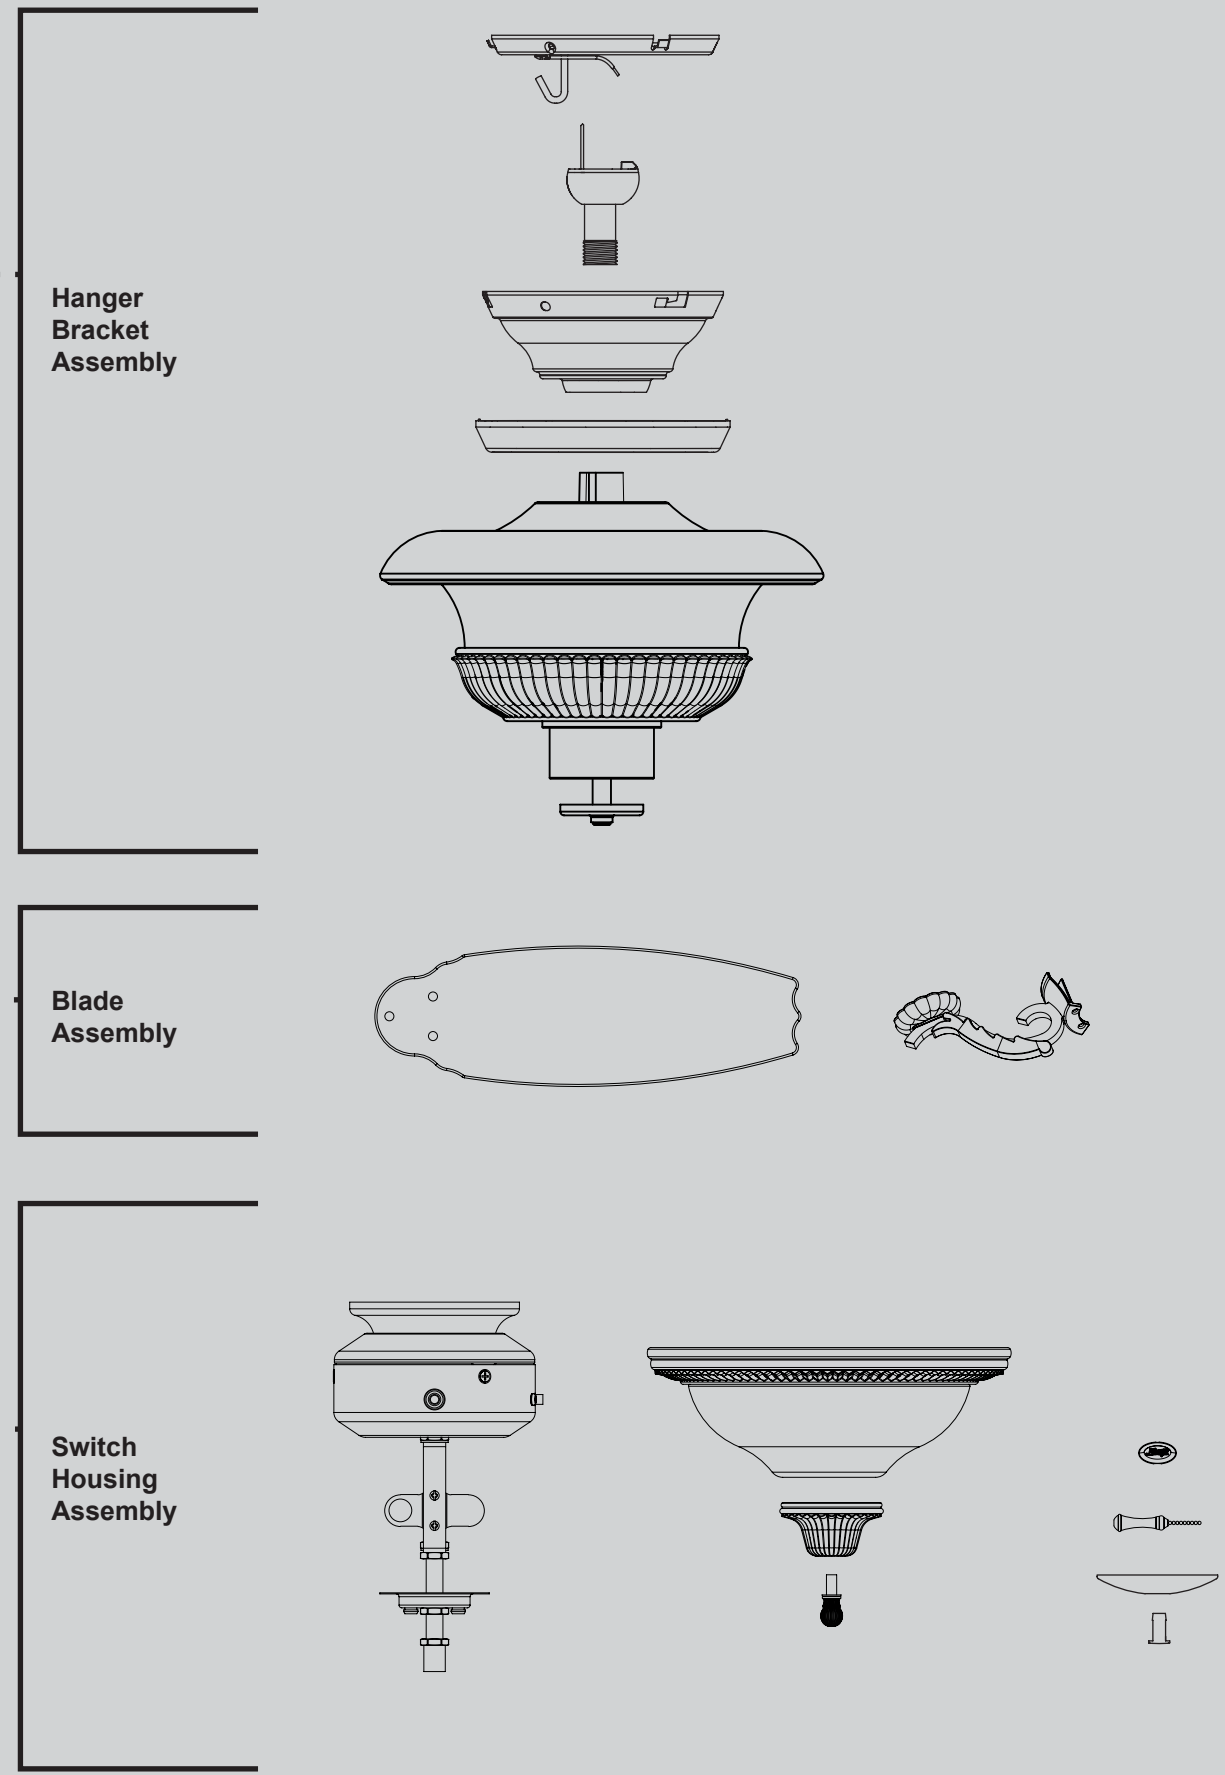

Hardware

(Drawn to Scale)

Fan Parts

(Not Drawn to Scale)

PARTS GUIDE

SINCE 1886

Using this Parts Guide, make sure all parts are included in the box. If parts are missing, DO NOT RETURN

THIS ITEM TO THE STORE, call 888-830-1326 for assistance.

THIS PARTS GUIDE IS FOR REFERENCE ONLY.

REFER TO THE INSTALLATION MANUAL FOR FULL ASSEMBLY INSTRUCTIONS.

Parts List		Model #	28481
		Asm. Dwg. #	97229-01
		Finish	Roman Bronze
Item Name	Qty	Part #	
* Hanging System Kit			
Ceiling Plate		95339-86	
Canopy			
Canopy Trim Ring			
Hanger Ball / Downrod Assembly			
Setscrew			
Low Profile Washer			
Canopy Screw			
Wood Screw			
Wood Screw			
Flat Washer			
Mounting Isolator			
Locking Screw			
Switch/Housing Assembly	1	97387-86	
Blade Iron Set	1	87599-04	
Blade Set	1	75885-82	
Screw, Blade Iron Armature	9	74510-79	
Hardware Kit	1	97229-00-860	
Blade Grommet			
Blade Assembly Screw			
Screw, Machine, 6-32			
Wire Connector			
Screw, Switch Housing Assembly			
Balancing Kit	1	07570-01	
Globe/Shade	1	76222-02	
Pull Chain Pendant	1	74393-08	
Pull Chain Pendant	1	65399-02	
Pull Chain	1	63756-05	
Pull Chain	1	63756-06	
Allen Wrench	1	64801-01	

Materiales

(no dibujados a escala)

x 1

Roseta de perfil bajo

x 2

3" Tornillo, de madera

x 4

Arandela, plana