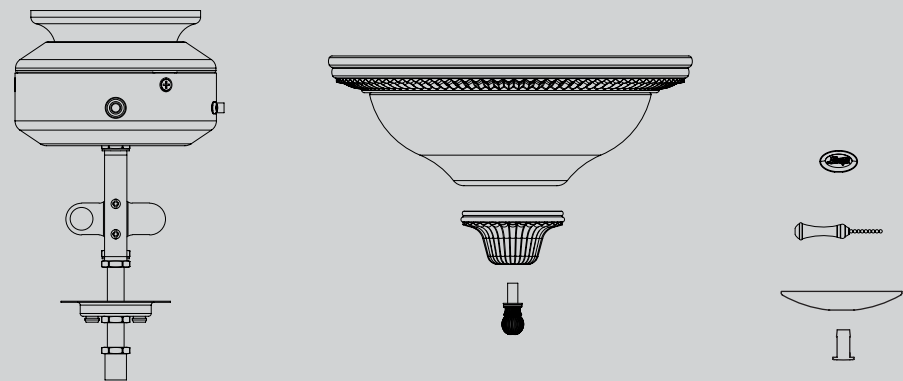

THIS PARTS GUIDE IS FOR REFERENCE ONLY.

REFER TO THE INSTALLATION MANUAL FOR FULL ASSEMBLY INSTRUCTIONS.

Parts List		Model #	28481
		Asm. Dwg. #	97229-01
		Finish	Roman Bronze
Item Name	Qty	Part #	
* Hanging System Kit			
Ceiling Plate		95339-86	
Canopy			
Canopy Trim Ring			
Hanger Ball / Downrod Assembly			
Setscrew			
Low Profile Washer			
Canopy Screw			
Wood Screw			
Wood Screw			
Flat Washer			
Mounting Isolator			
Locking Screw			
Switch/Housing Assembly	1	97387-86	
Blade Iron Set	1	87599-04	
Blade Set	1	75885-82	
Screw, Blade Iron Armature	9	74510-79	
Hardware Kit	1	97229-00-860	
Blade Grommet			
Blade Assembly Screw			
Screw, Machine, 6-32			
Wire Connector			
Screw, Switch Housing Assembly			
Balancing Kit	1	07570-01	
Globe/Shade	1	76222-02	
Pull Chain Pendant	1	74393-08	
Pull Chain Pendant	1	65399-02	
Pull Chain	1	63756-05	
Pull Chain	1	63756-06	
Allen Wrench	1	64801-01	

x 3

Tornillo, mecánico, 6-32

Piezas del ventilador

(no dibujadas a escala)

Conjunto del soporte de suspensión

de conjunto de paleta

Conjunto del interruptor/ alojamiento

PARADA