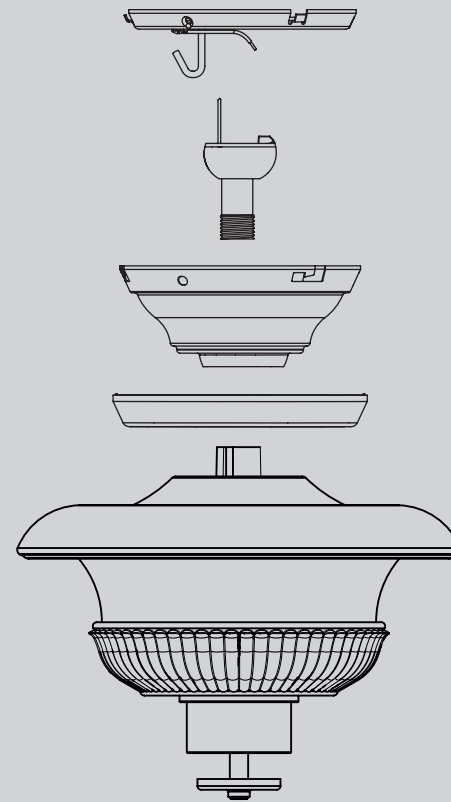

Piezas del ventilador

(no dibujadas a escala)

Conjunto del soporte de suspensión