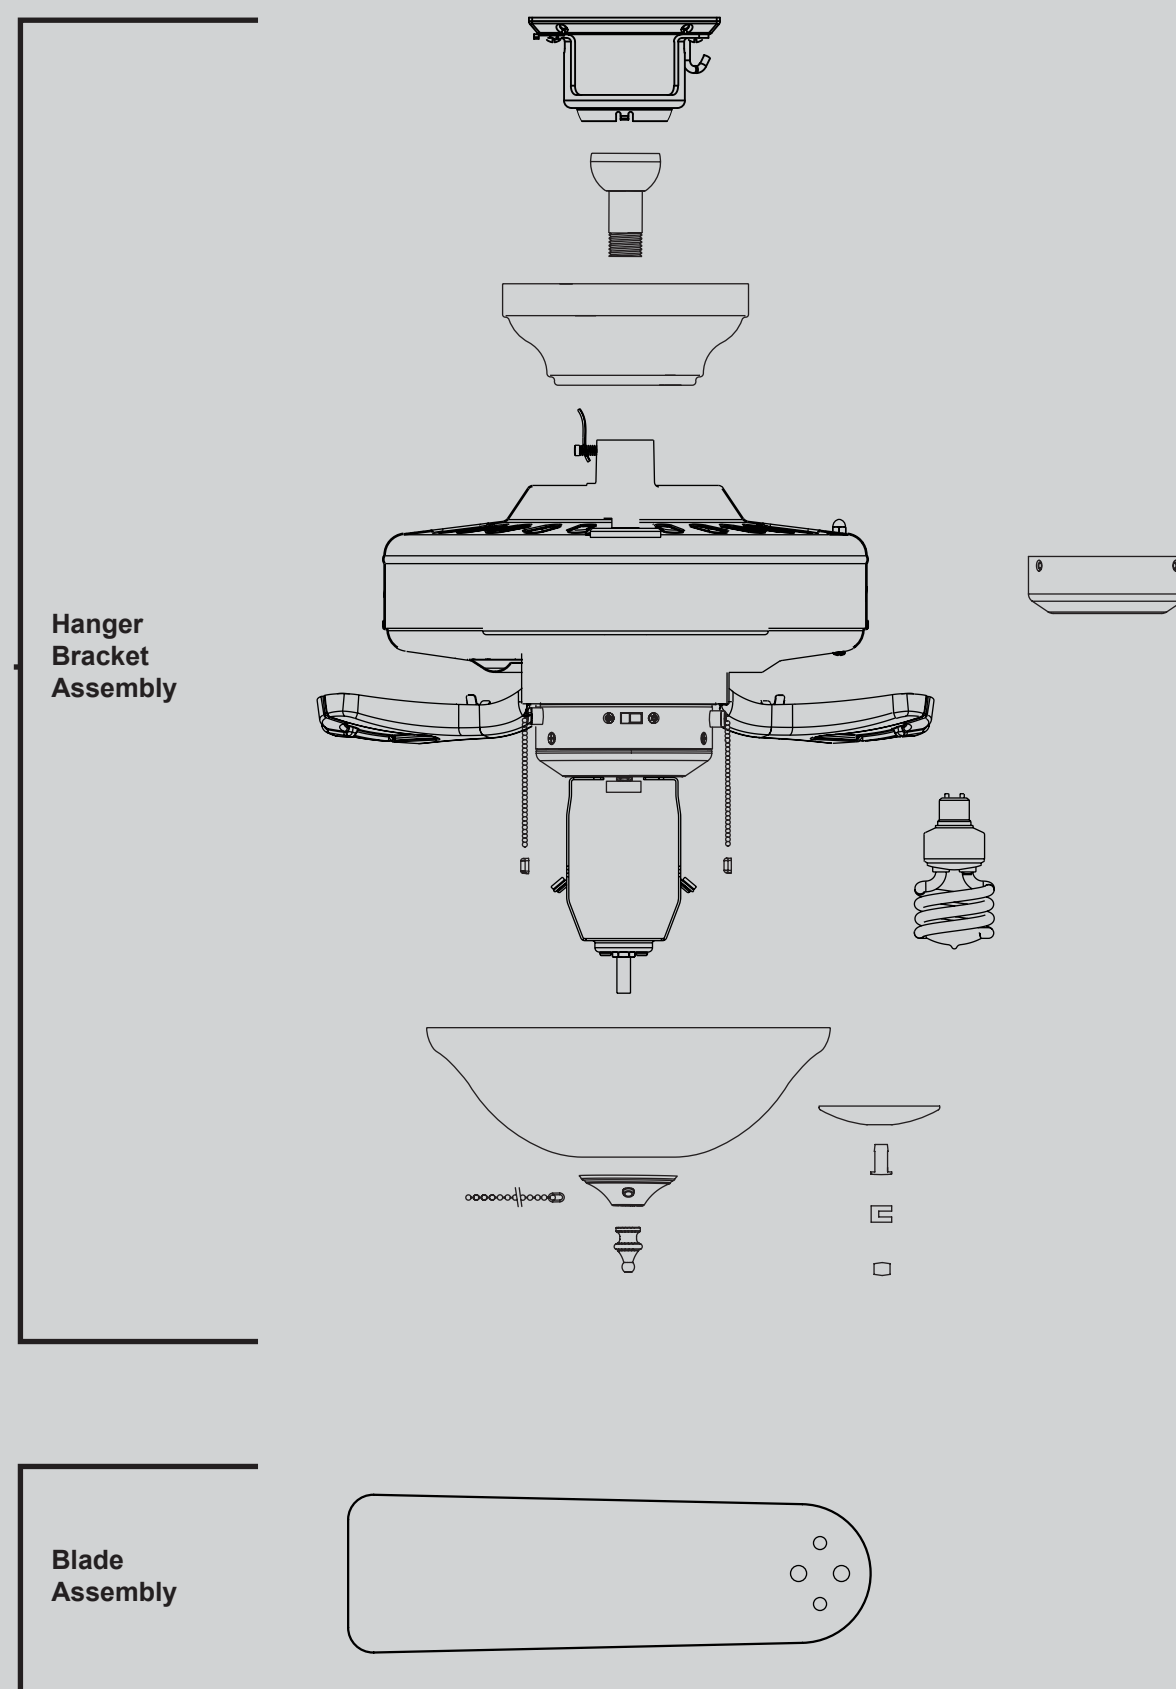

Fan Parts

(Not Drawn to Scale)