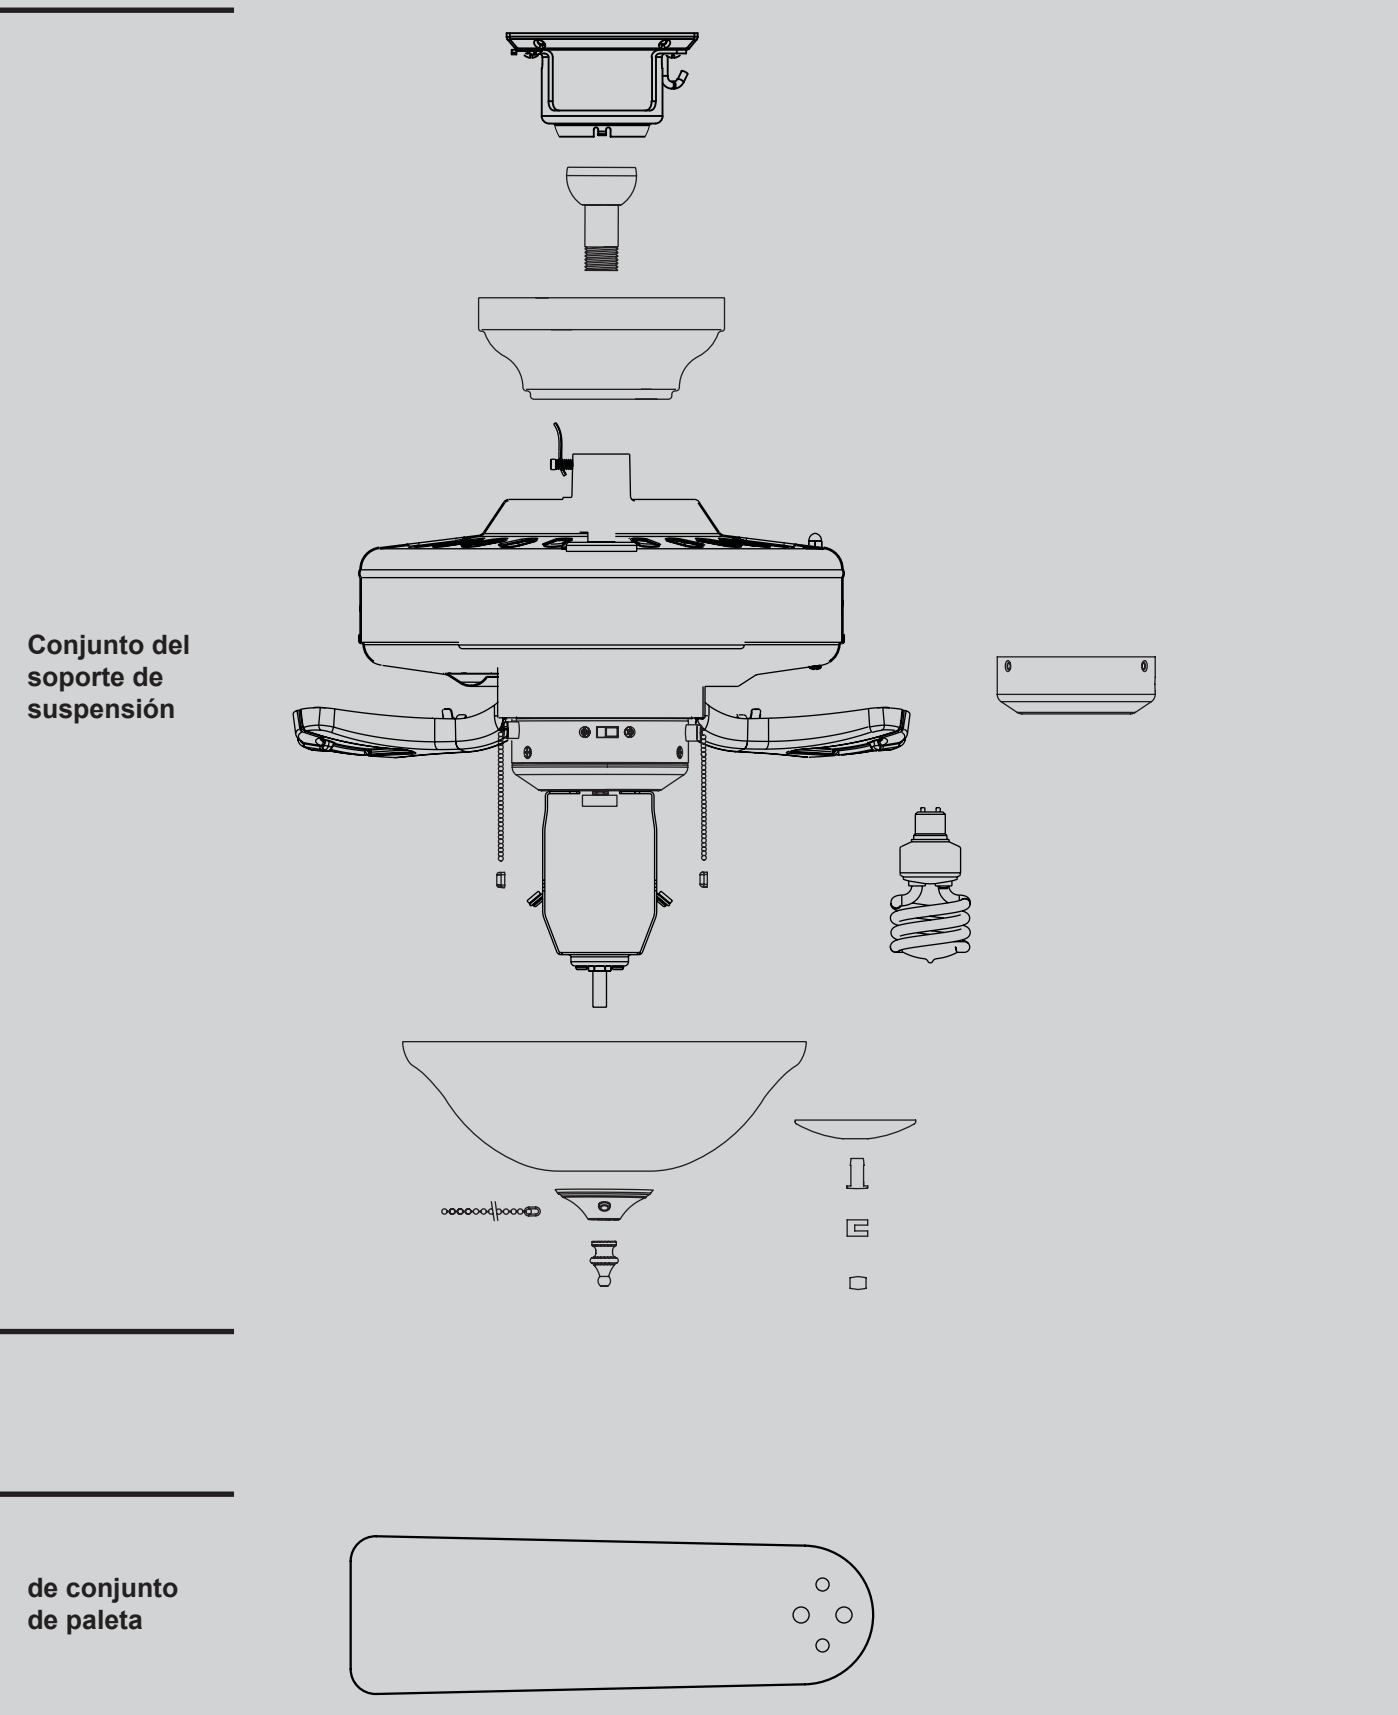

Piezas del ventilador

(no dibujadas a escala)