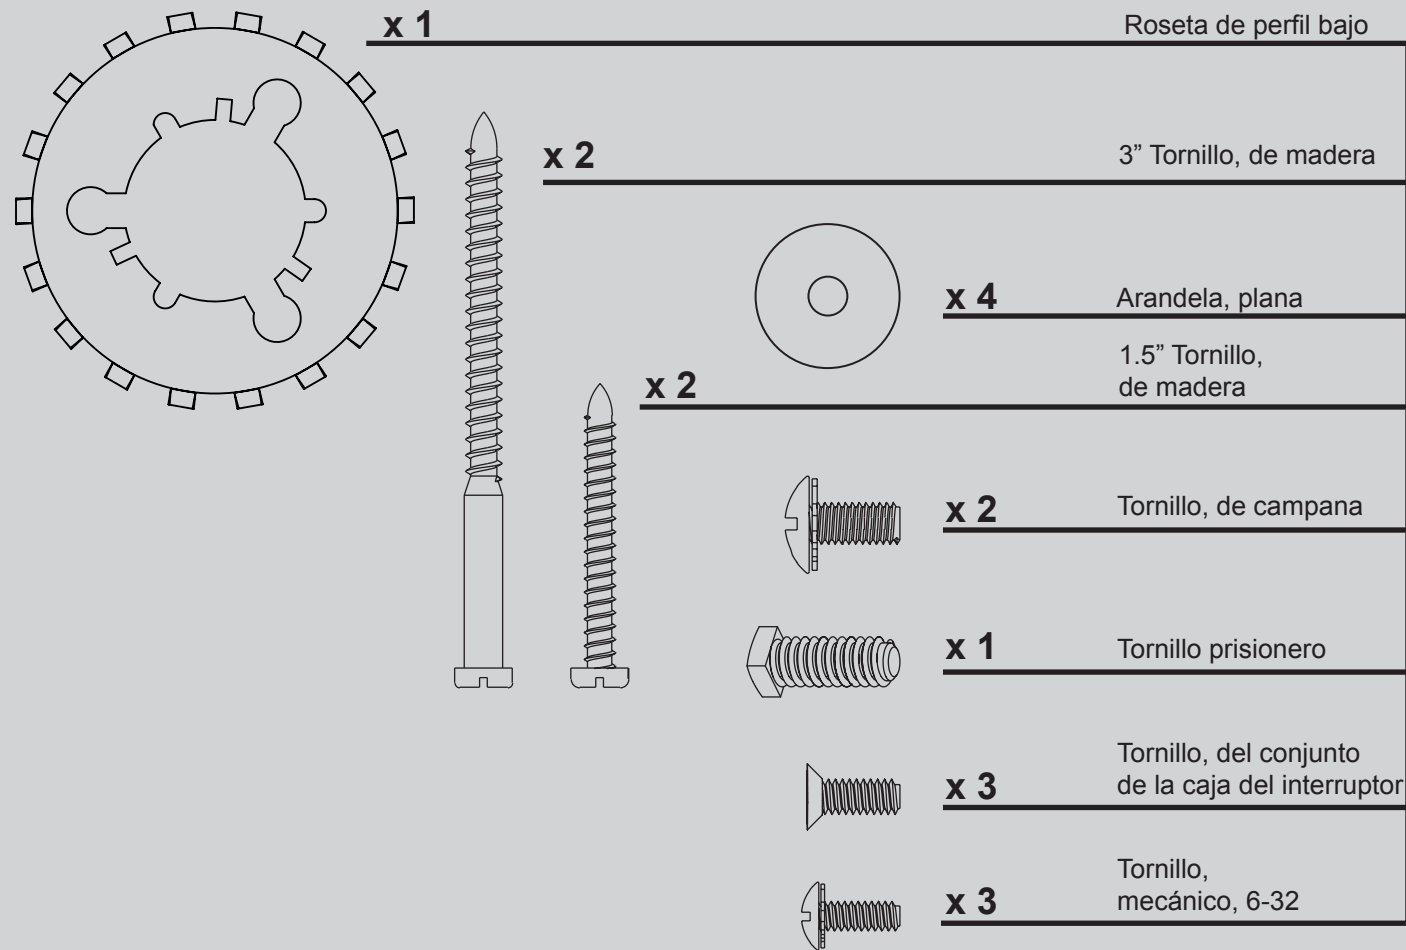

Materiales

(no dibujados a escala)