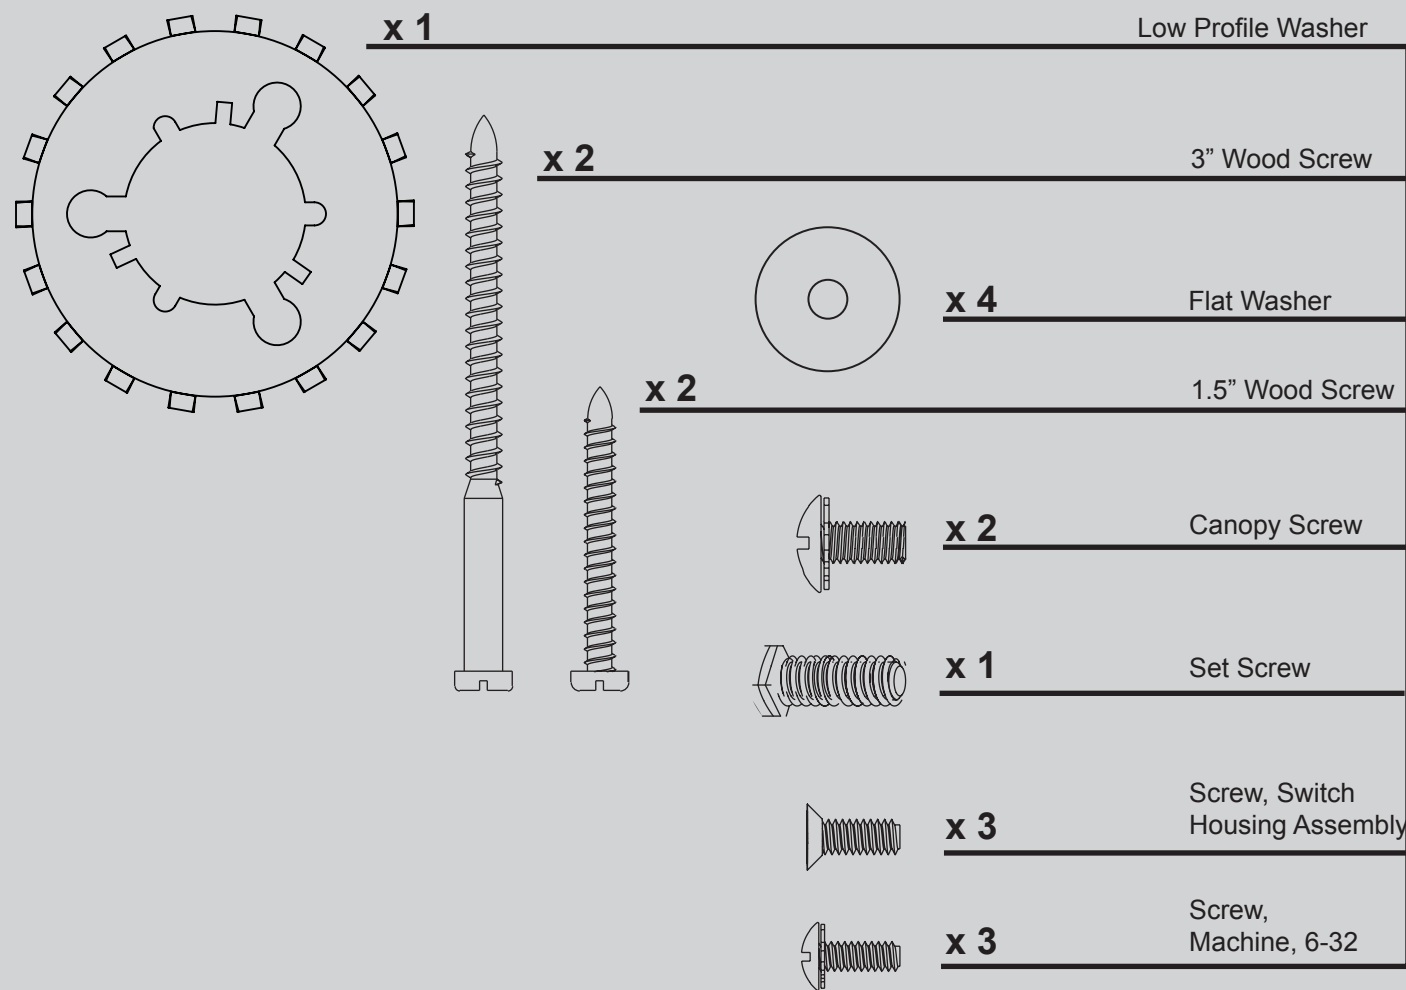

Hardware

(Drawn to Scale)