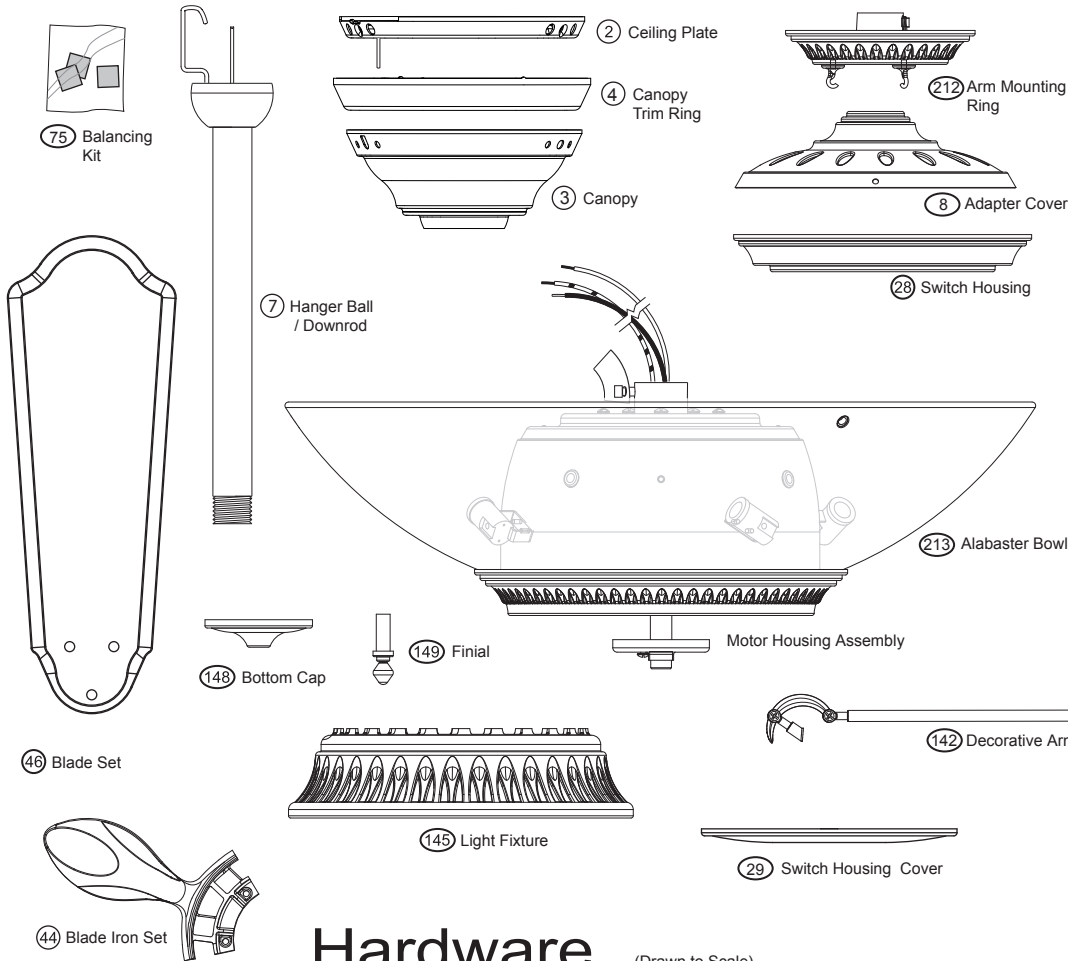

Fan Parts (Not Drawn to Scale)