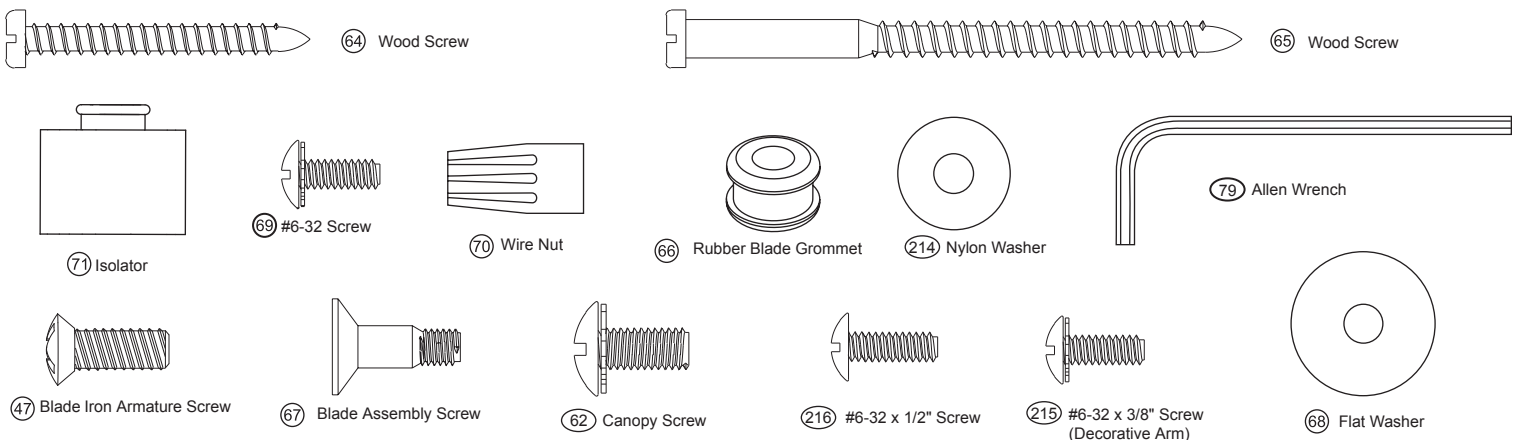

Hardware (Drawn to Scale)