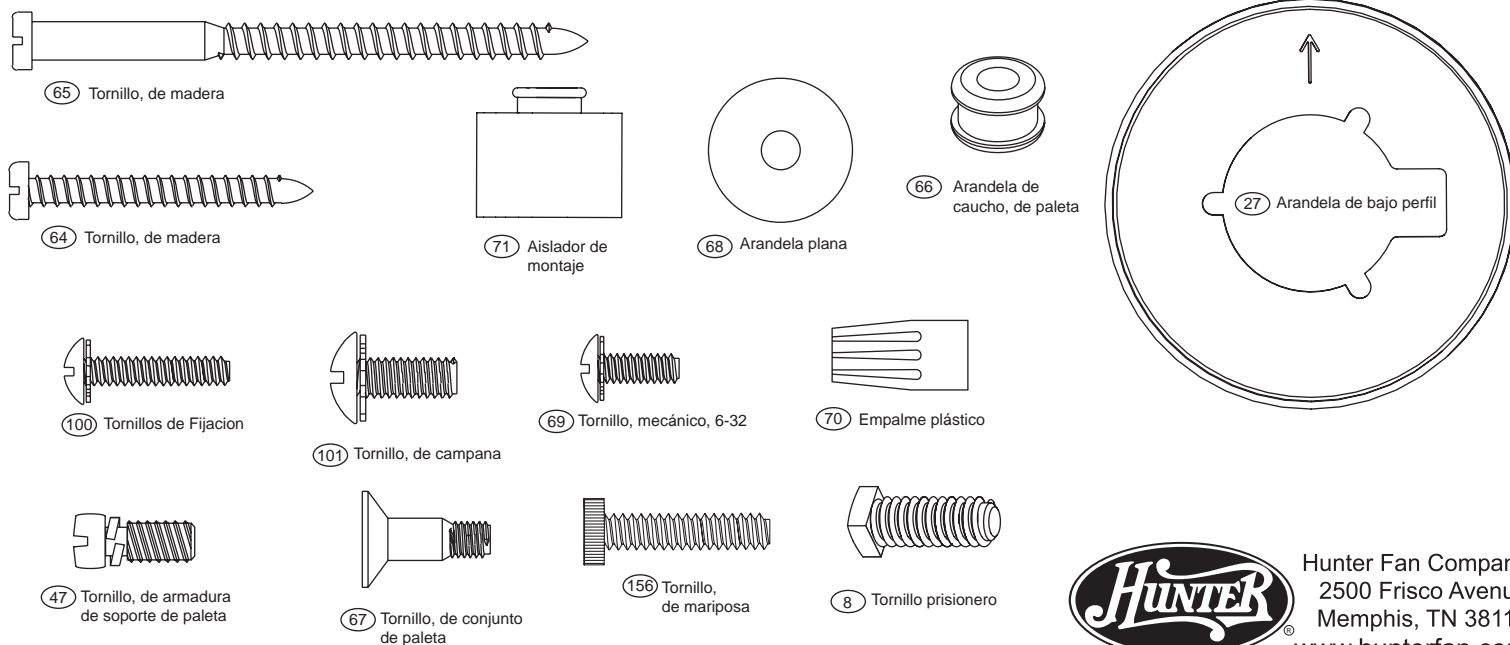

Hunter Fan Company
2500 Frisco Avenue
Memphis, TN 38114
www.hunterfan.com