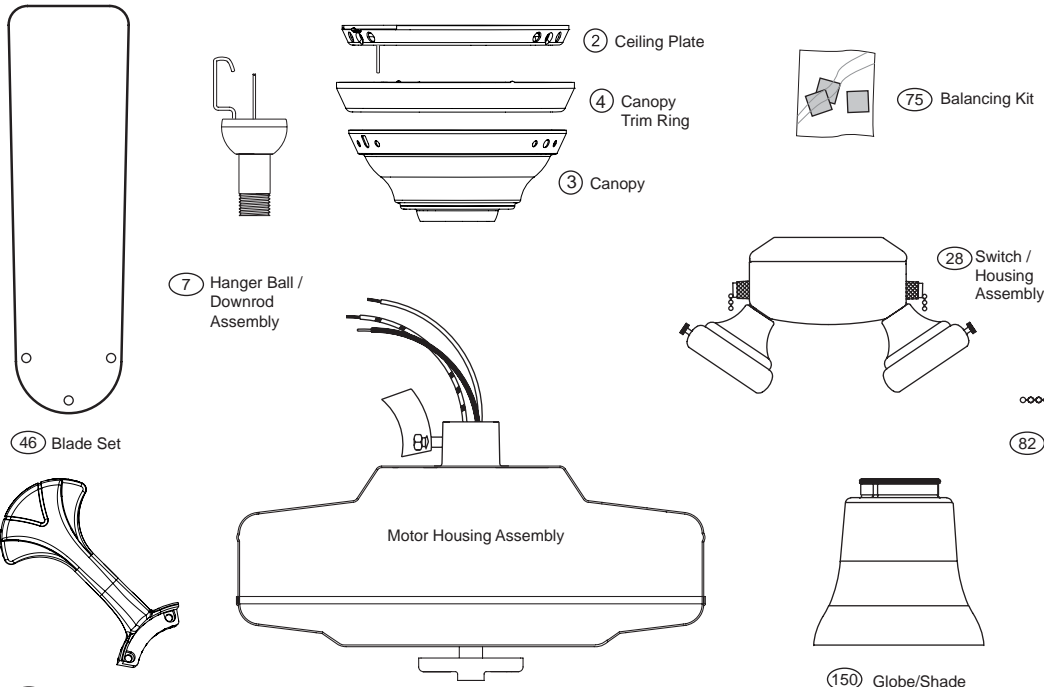

Fan Parts (Not Drawn to Scale)