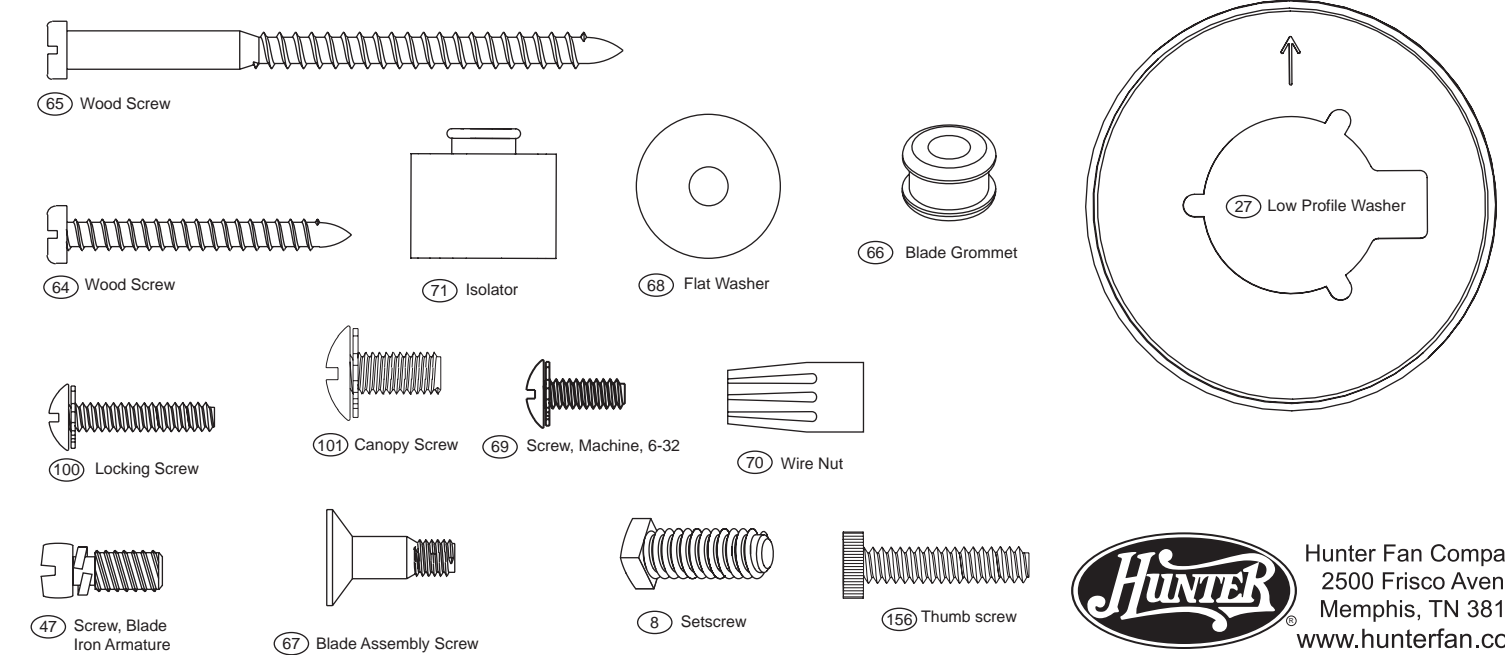

Hardware (Drawn to Scale)