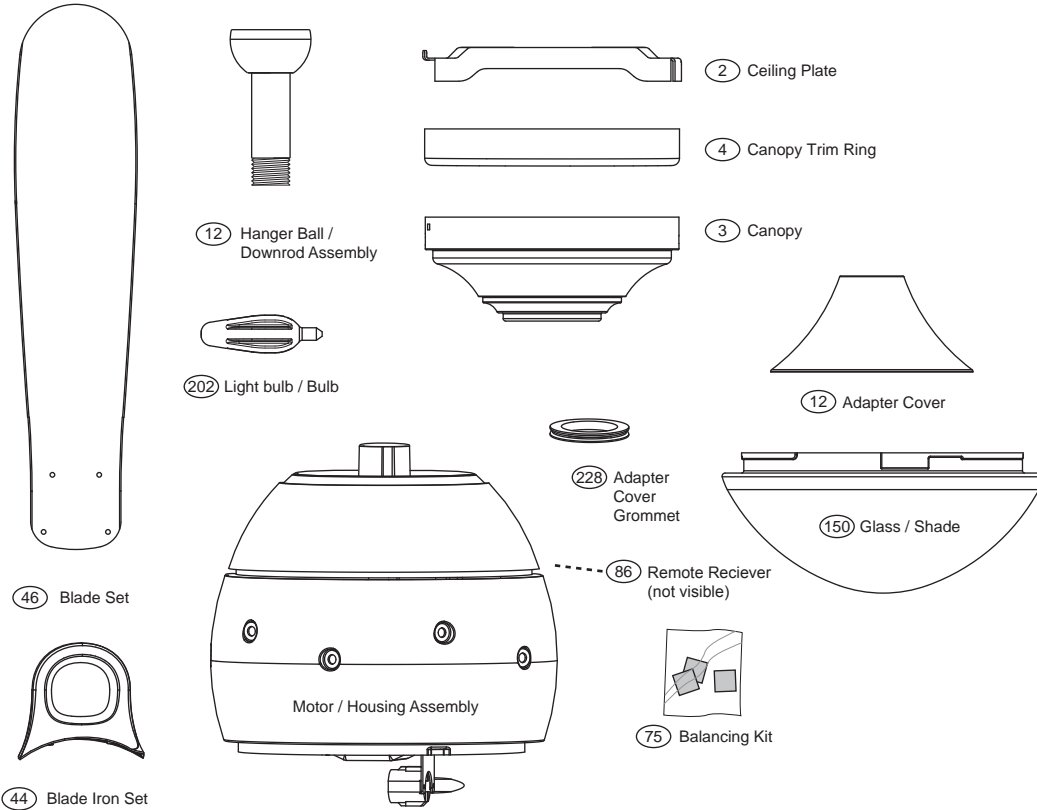

Fan Parts (Not Drawn to Scale)

Model Name _____
Catalog No. _____
Serial No. _____
Date Purchased _____
Where Purchased _____

Missing / Broken Parts:
Call 1-888-830-1326

1. **Fan does not work:**
1. Reference the Trouble Shooting guide in your Instruction Manual.
  2. Call your Local Service Center.
  3. Call Technical Support at 901-248-2222.

For additional information on:
Hunter Products • Trouble Shooting
Dealer Location • Service Center Locator
Call 1-800-448-6837
www.hunterfan.com