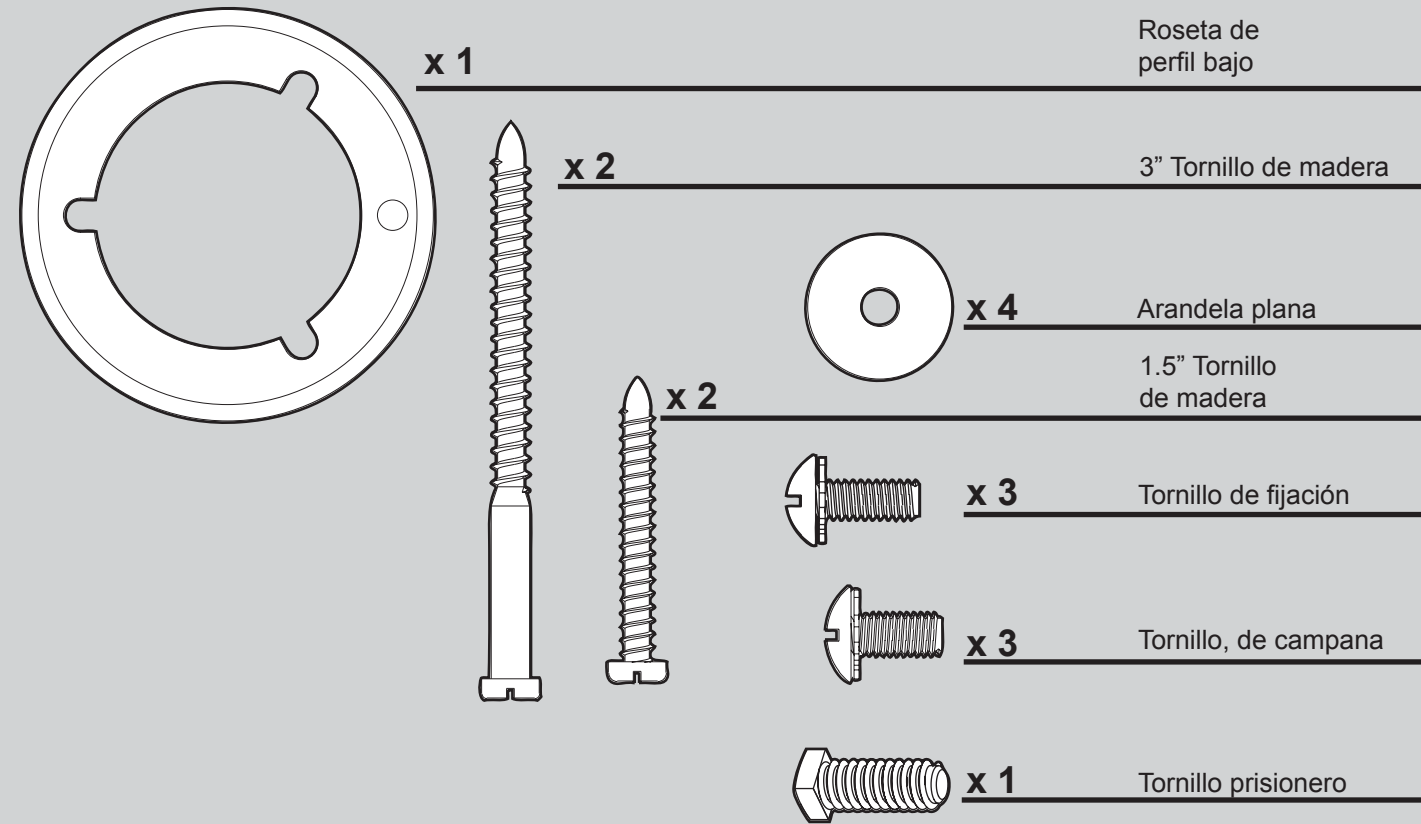

Materiales

(no dibujados a escala)