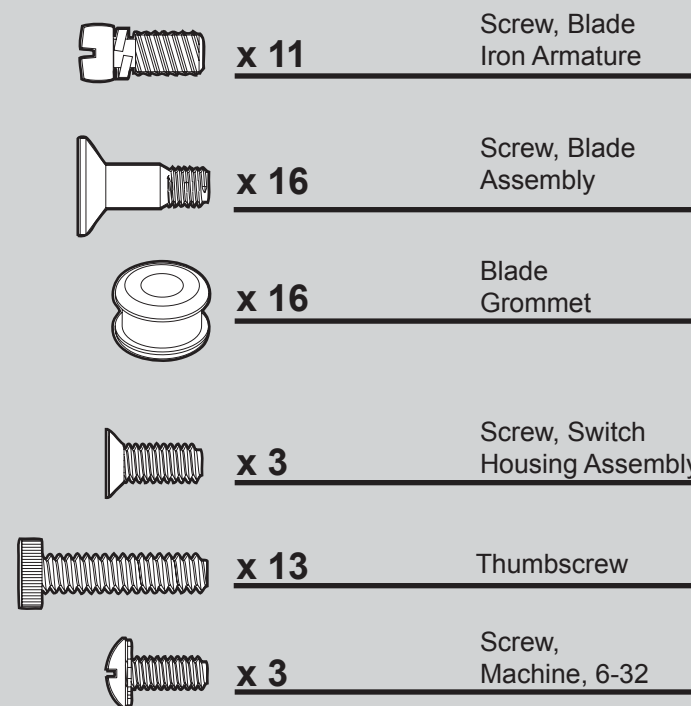

# Hardware

(Drawn to Scale)

**REFER TO THE INSTALLATION MANUAL FOR FULL ASSEMBLY INSTRUCTIONS.**

Parts List	Model #	28072B	28074B	28076B	28075
	Asm. Dwg. #	94268-01	94268-02	94268-03	94268-04
	Finish	Brushed Nickel	Bright Brass	White	New Bronze
Item Name	Qty	Part #	Part #	Part #	Part #
* Hanging System Kit		96759-09	96759-01	96759-03	96759-30
Ceiling Plate					
Canopy					
Canopy Trim Ring					
Hanger Ball / Downrod Assembly					
Setscrew					
Low Profile Washer					
Canopy Screw					
Wood Screw					
Flat Washer					
* Locking Screw					
Light Kit Assembly	1	96950-09	96950-01	96950-03	96950-30
Blade Iron Set	1	95745-05	95745-05	95745-05	95745-05
Blade Set	1	74296-20	75006-15	74438-09	74438-13
Screw, Blade Iron Armature	11	63755-05	63755-05	63755-05	63755-05
Hardware Kit	1	94268-00-860	94268-00-861	94268-00-862	94268-00-863
Blade Grommet					
Blade Assembly Screw					
Screw, Machine, 6-32					
Wire Connector					
Screw, Switch Housing Assembly					
Balancing Kit	1	07570-01	07570-01	07570-01	07570-01
Pull Chain Pendant	2	74393-08	74393-08	74393-08	74393-08
Pull Chain	1	63756-20	63756-20	63756-20	63756-20
Globe/Shade	4	84884-03	95792-02	95792-01	84884-09