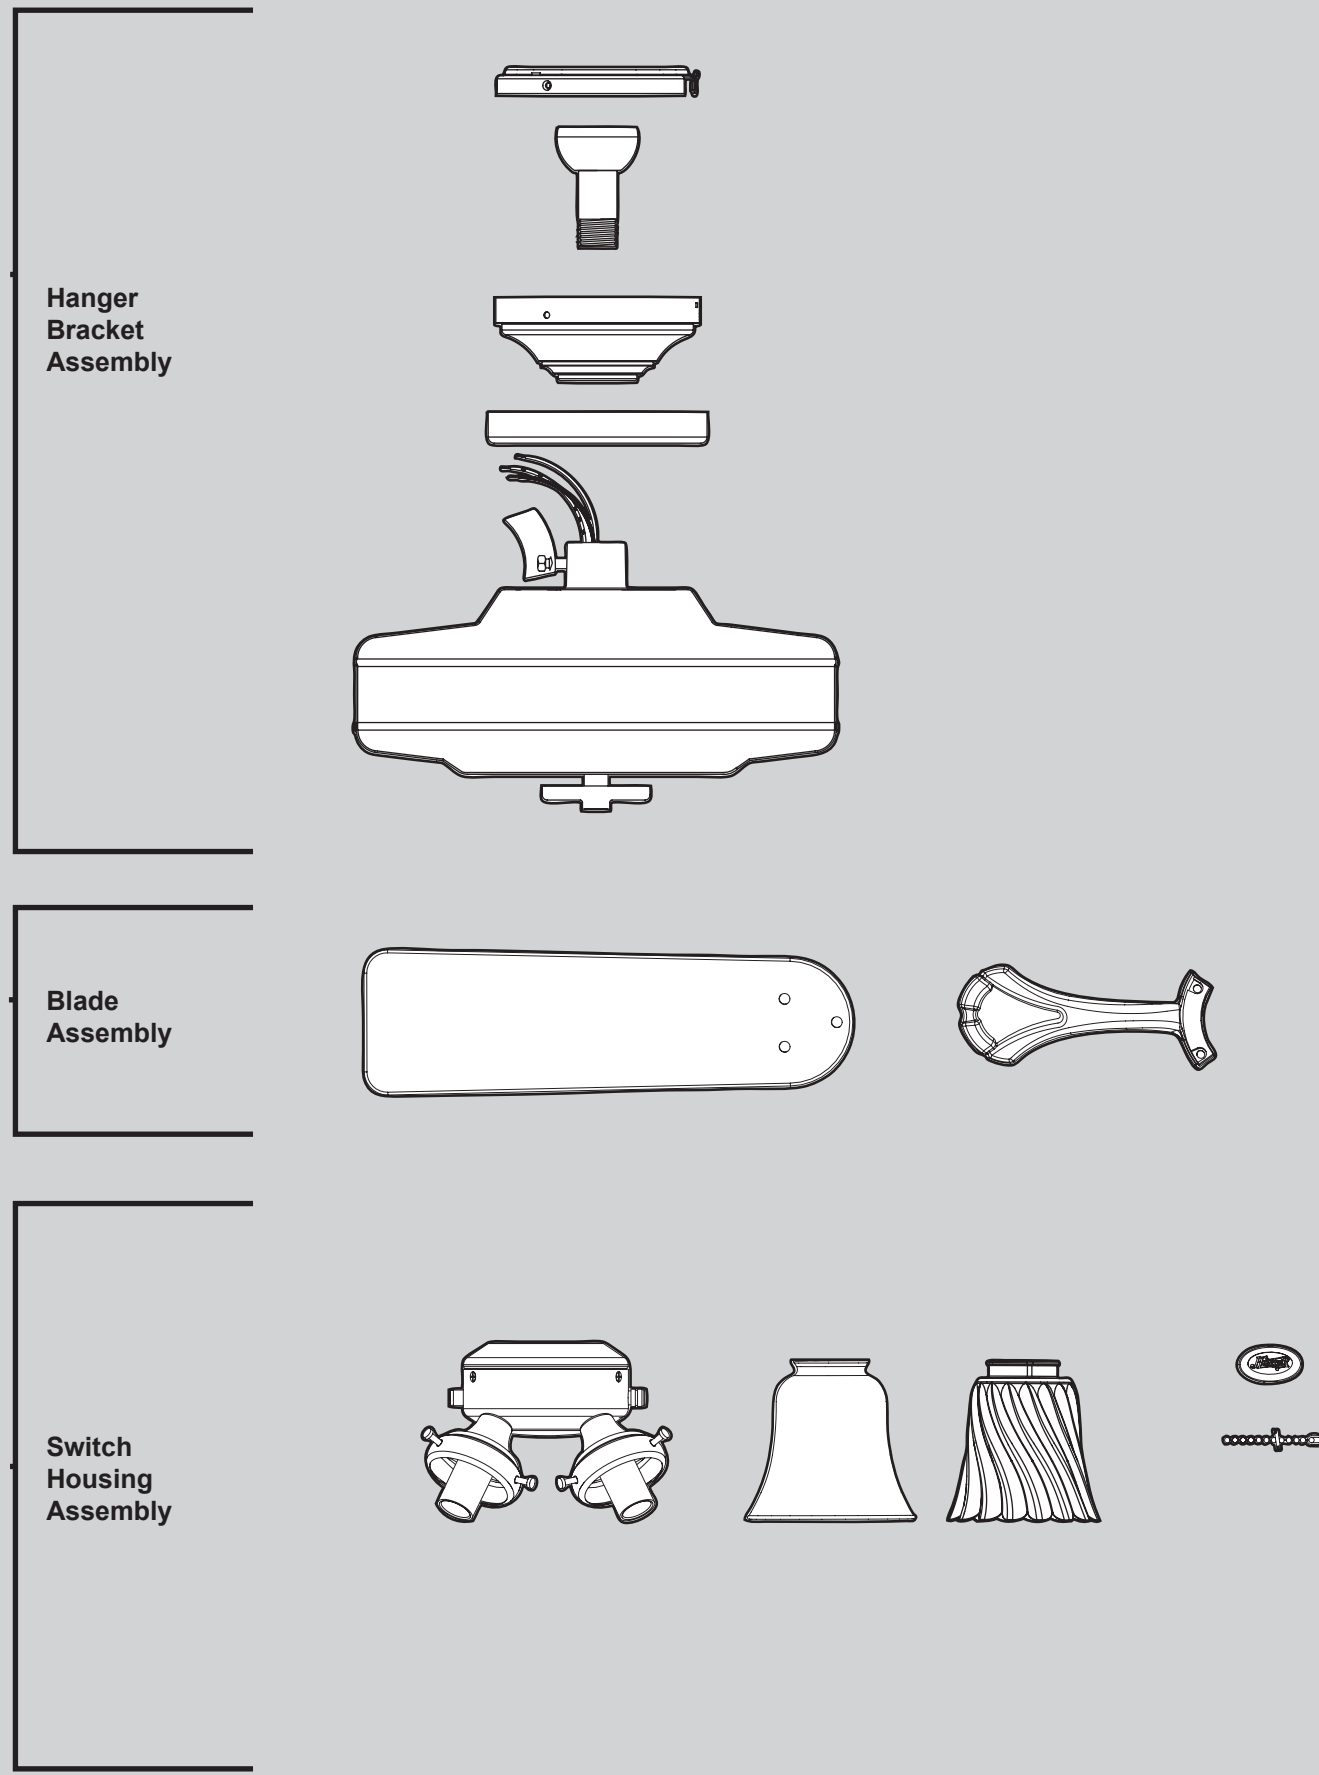

# Hardware

(Drawn to Scale)

# Fan Parts

(Not Drawn to Scale)

**REFER TO THE INSTALLATION MANUAL FOR FULL ASSEMBLY INSTRUCTIONS.**

Parts List	Model #	28072B	28074B	28076B	28075
	Asm. Dwg. #	94268-01	94268-02	94268-03	94268-04
	Finish	Brushed Nickel	Bright Brass	White	New Bronze
Item Name	Qty	Part #	Part #	Part #	Part #
* Hanging System Kit		96759-09	96759-01	96759-03	96759-30
Ceiling Plate					
Canopy					
Canopy Trim Ring					
Hanger Ball / Downrod Assembly					
Setscrew					
Low Profile Washer					
Canopy Screw					
Wood Screw					
Flat Washer					
* Locking Screw					
Light Kit Assembly	1	96950-09	96950-01	96950-03	96950-30
Blade Iron Set	1	95745-05	95745-05	95745-05	95745-05
Blade Set	1	74296-20	75006-15	74438-09	74438-13
Screw, Blade Iron Armature	11	63755-05	63755-05	63755-05	63755-05
Hardware Kit	1	94268-00-860	94268-00-861	94268-00-862	94268-00-863
Blade Grommet					
Blade Assembly Screw					
Screw, Machine, 6-32					
Wire Connector					
Screw, Switch Housing Assembly					
Balancing Kit	1	07570-01	07570-01	07570-01	07570-01
Pull Chain Pendant	2	74393-08	74393-08	74393-08	74393-08
Pull Chain	1	63756-20	63756-20	63756-20	63756-20
Globe/Shade	4	84884-03	95792-02	95792-01	84884-09