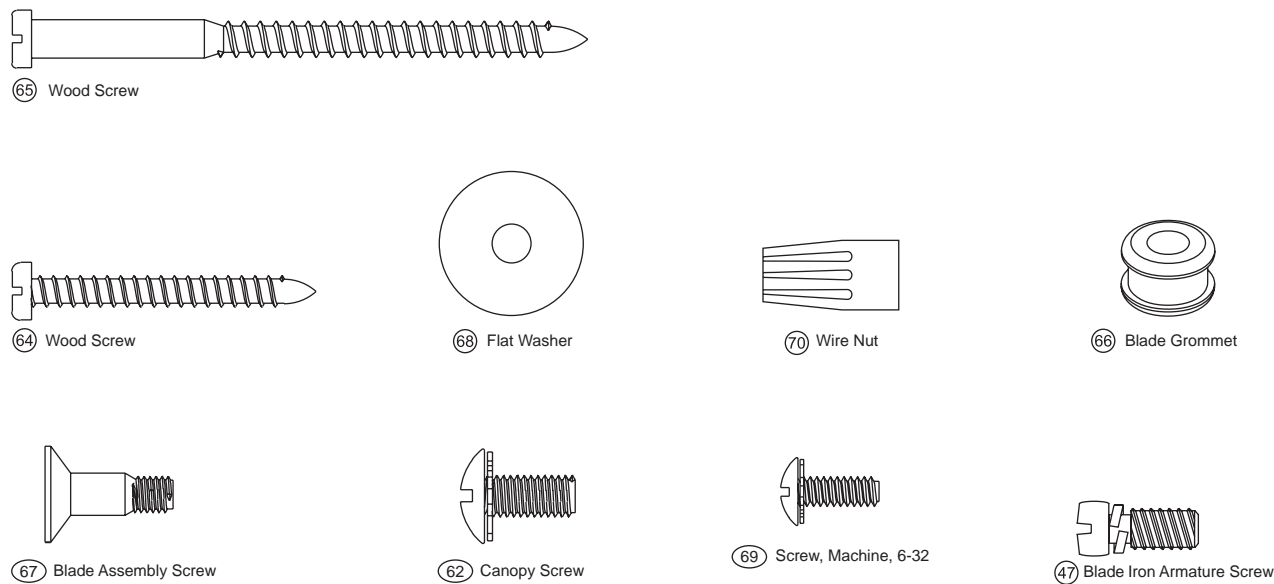

For additional information on:
 Hunter Products • Trouble Shooting
 Dealer Location • Service Center Locator
 Call 1-800-448-6837
www.hunterfan.com

Hardware (Drawn to Scale)

		Model #	26487
		Asm. Dwg. #	97340-01
		Finish	White
Item #	Item Name	Qty	Part #
	Hanging System Kit	1	94947-03-000
2	Ceiling Plate	1	-----
3	Canopy	1	-----
7	Hanger Ball / Downrod Assembly	1	-----
62	Canopy Screw	4	-----
64	Screw, Wood	2	-----
65	Screw, Wood	2	-----
68	Flat Washer	4	-----
99	Gasket	1	-----
28	Switch/Housing Assembly	1	97442-03-000
44	Blade Iron Set	1	97341-05-132
46	Blade Set	1	75885-57-000
47	Screw, Blade Iron Armature	11	63755-06-133
	Hardware Kit	1	97340-00-860
66	Blade Grommet	16	-----
67	Screw, Blade Assembly	16	-----
69	Screw, 6-32	6	-----
70	Wire Nut	4	-----
76	Pull Chain Pendant	1	74393-08-132
78	Pull Chain Pendant	1	65399-02-132
75	Balancing Kit	1	07570-01-000