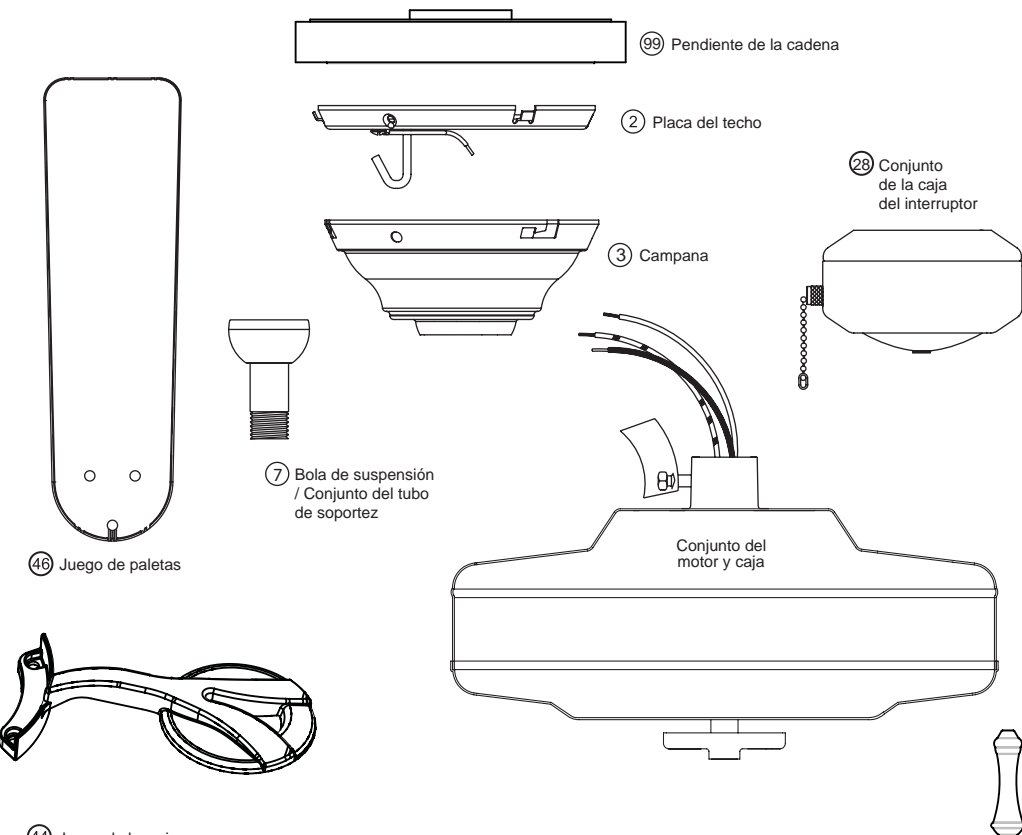

GUÍA DE PIEZAS

Use la Guía de Piezas de abajo para verificar que todas las piezas estn incluidas en la caja.

Si alguna pieza falta o est daada, llame al telefono 1-888-830-1326.

POR FAVOR NO DEVUELVA ESTE PRODUCTO A LA TIENDA DONDE LO COMPR.

Antes de instalar su ventilador, anote la informacin siguiente para sus archivos y asistencia con la garanta.

Piezas del ventilador (no dibujadas a escala)

Nombre del modelo _____

No. de catlogo _____

No. de serie _____

Fecha de compra _____

Lugar donde se compr _____

Si alguna pieza falta o est rota:
Llame al telefono 1-888-830-1326

Si el ventilador no funciona:
1. Consulte la gua de localizacin de fallas en su manual de instrucciones.
2. Llame a su centro local de servicio.
3. Llame al telefono 901-248-2222 para obtener asistencia tcnica.

Para informaciones adicionales acerca de:
Productos Hunter • Localizacin de fallas
Localizacin de distribuidores
Localizacin de centros de servicio
Llame al telefono 1-800-448-6837
www.hunterfan.com

Herrajes (dibujados a escala)