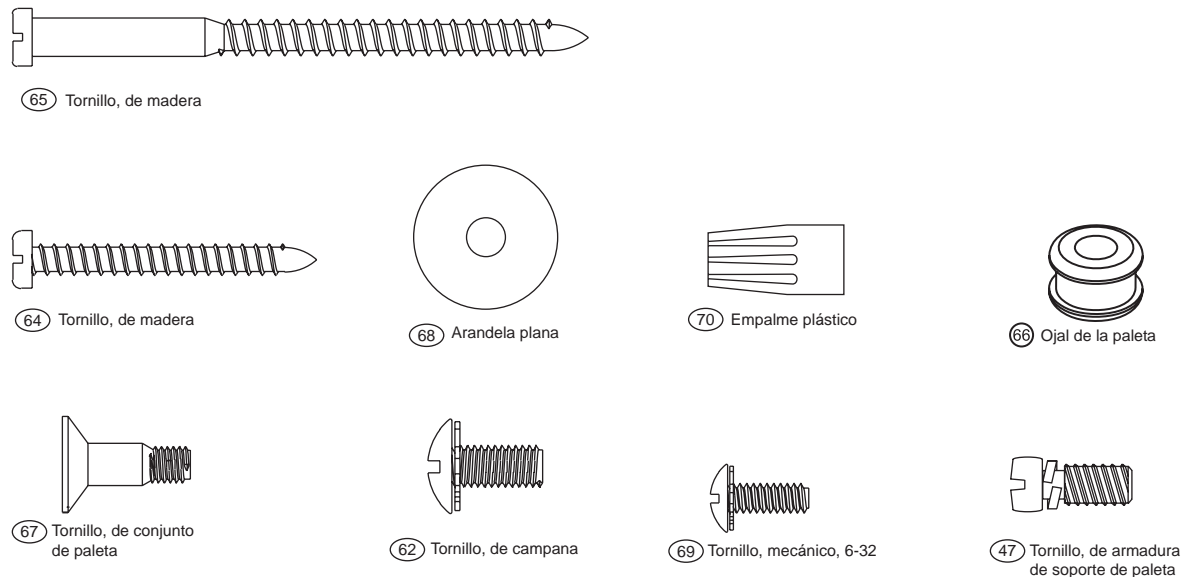

Lista de piezas

		No. del modelo	26487
		No. del dibujo de ensamblaje	97340-01
		Acabado	Blanco
No. del ítem	Nombre del ítem	Cantidad	No. de la pieza
	Equipo de sistema de colgar	1	94947-03-000
2	Placa del techo	1	-----
3	Campana	1	-----
7	Bola de suspensin / Conjunto del tubo de soporte	1	-----
62	Tornillo de la campana	4	-----
64	Tornillo para madera	2	-----
65	Tornillo para madera	2	-----
68	Arandela plana	4	-----
99	Pendiente de la cadena	1	-----
28	Conjunto de la caja del interruptor	1	97442-03-000
44	Juego de herrajes para la paletas	1	97341-05-132
46	Juego de paletas	1	75885-57-000
47	Tornillo para los herrajes de las paletas	11	63755-06-133
	Juego de herrajes	1	97340-00-860
66	Ojal de la paleta	16	-----
67	Tornillo de tope	16	-----
69	Tornillo #6-32	6	-----
70	Tuerca para alambre	4	-----
76	Pendiente de la cadena	1	74393-08-132
78	Pendiente de la cadena	1	65399-02-132
75	Juego equilibrador	1	07570-01-000

Hunter Fan Company
2500 Frisco Avenue
Memphis, TN 38114
www.hunterfan.com

98000-01-689
04/14/2007