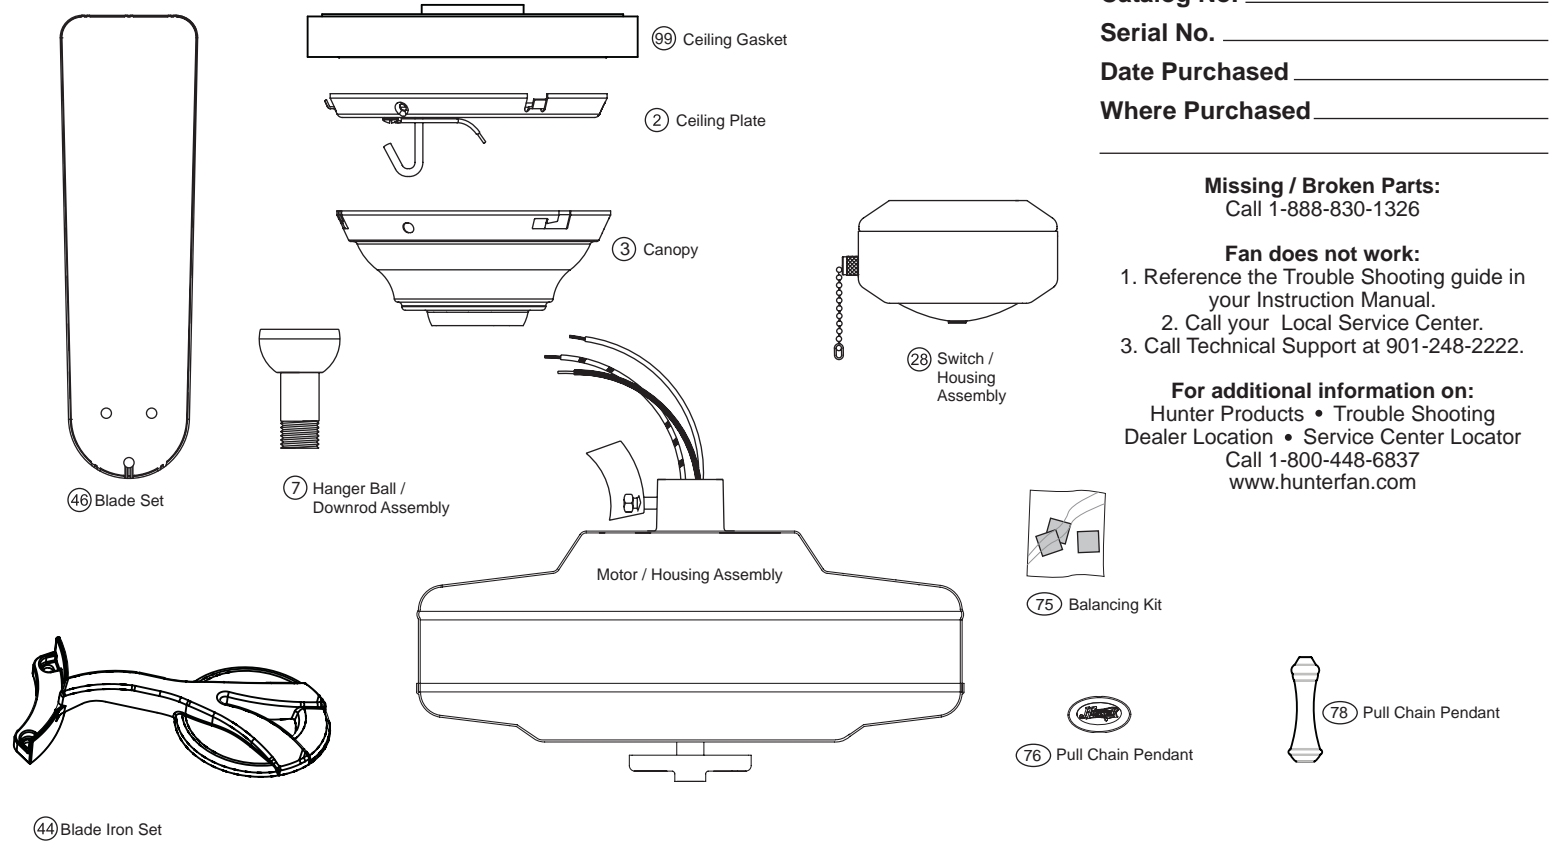

PARTS GUIDE

Using the Parts Guide below, check to make sure all parts are included in the box.
If parts are missing or damaged call 1-888-830-1326.
PLEASE DO NOT RETURN THIS PRODUCT TO THE STORE.

Before installing your fan, record the following information for your records and warranty assistance.

Fan Parts (Not Drawn to Scale)

Model Name _____
Catalog No. _____
Serial No. _____
Date Purchased _____
Where Purchased _____

Missing / Broken Parts:
Call 1-888-830-1326

1. **Fan does not work:**
1. Reference the Trouble Shooting guide in your Instruction Manual.
  2. Call your Local Service Center.
  3. Call Technical Support at 901-248-2222.

For additional information on:
Hunter Products • Trouble Shooting
Dealer Location • Service Center Locator
Call 1-800-448-6837
www.hunterfan.com

Hardware (Drawn to Scale)