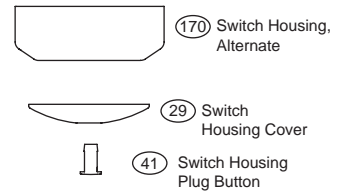

PARTS GUIDE

Using the Parts Guide below, check to make sure all parts are included in the box.
If parts are missing or damaged call 1-888-830-1326.
PLEASE DO NOT RETURN THIS PRODUCT TO THE STORE.

Before installing your fan, record the following information for your records and warranty assistance.

Model Name _____
Catalog No. _____
Serial No. _____
Date Purchased _____
Where Purchased _____

Fan Parts (Not Drawn to Scale)

Missing / Broken Parts:
Call 1-888-830-1326

1. **Fan does not work:**
1. Reference the Trouble Shooting guide in your Instruction Manual.
  2. Call your Local Service Center.
  3. Call Technical Support at 901-248-2222.

For additional information on:
Hunter Products • Trouble Shooting
Dealer Location • Service Center Locator
Call 1-800-448-6837
www.hunterfan.com

Hardware (Drawn to Scale)

Hunter Fan Company
2500 Frisco Avenue
Memphis, TN 38114
www.hunterfan.com