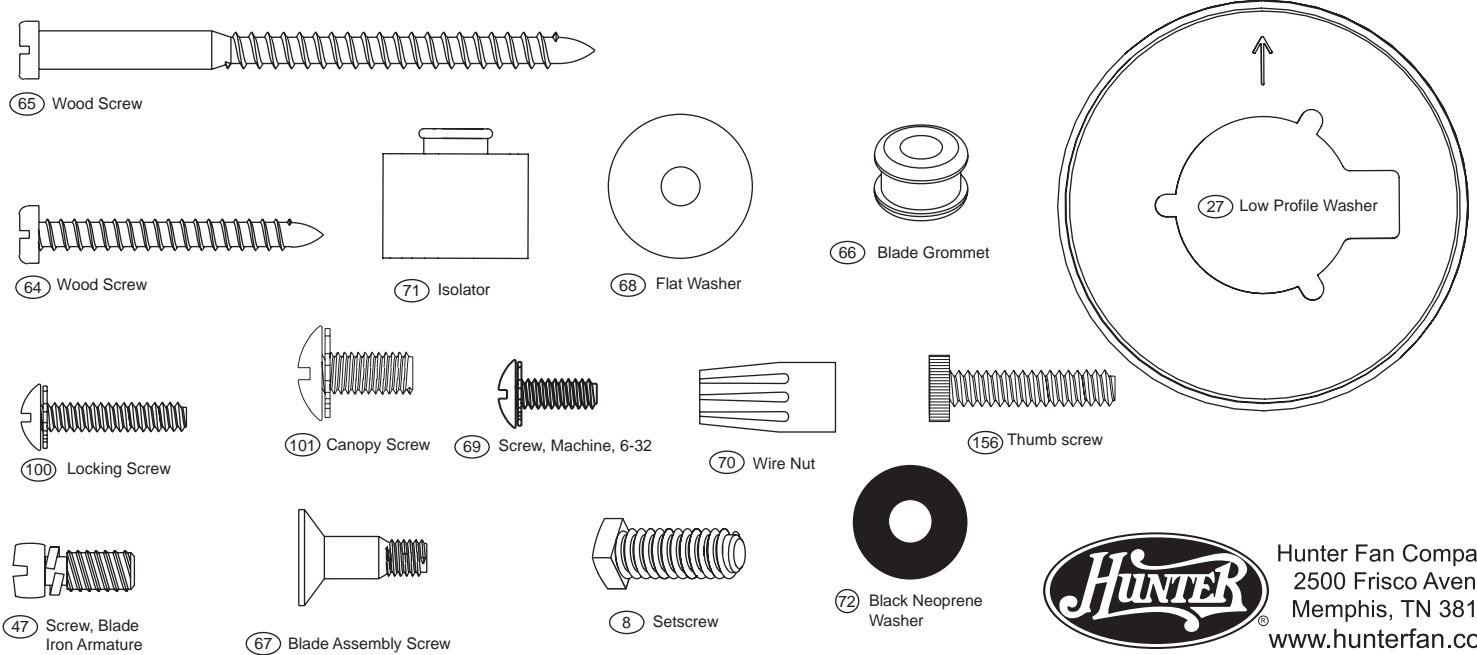

Hardware (Drawn to Scale)

Hunter Fan Company
2500 Frisco Avenue
Memphis, TN 38114
www.hunterfan.com