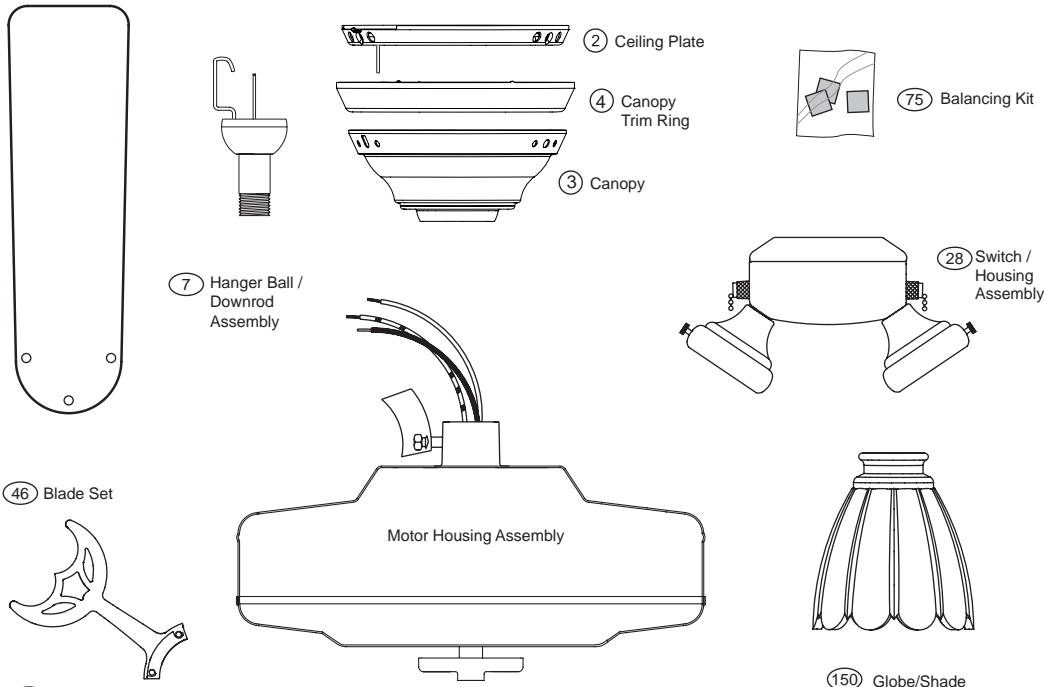

Fan Parts (Not Drawn to Scale)

Missing / Broken Parts:
Call 1-888-830-1326

1. **Fan does not work:**
1. Reference the Trouble Shooting guide in your Instruction Manual.
  2. Call your Local Service Center.
  3. Call Technical Support at 901-248-2222.

For additional information on:
Hunter Products • Trouble Shooting
Dealer Location • Service Center Locator
Call 1-800-448-6837
www.hunterfan.com