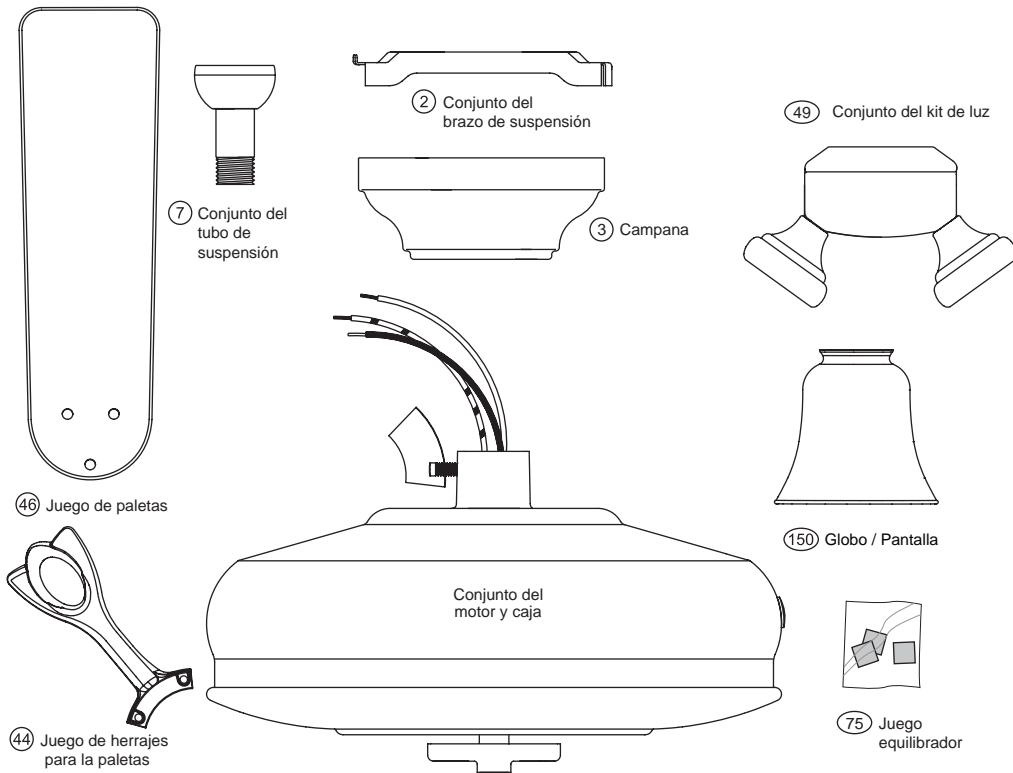

GUÍA DE PIEZAS

Use la Guía de Piezas de abajo para verificar que todas las piezas estn incluidas en la caja.

Si alguna pieza falta o est daada, llame al telefono 1-888-830-1326.

POR FAVOR NO DEVUELVA ESTE PRODUCTO A LA TIENDA DONDE LO COMPR.

Antes de instalar su ventilador, anote la informacin siguiente para sus archivos y asistencia con la garanta.

Piezas del ventilador (no dibujadas a escala)