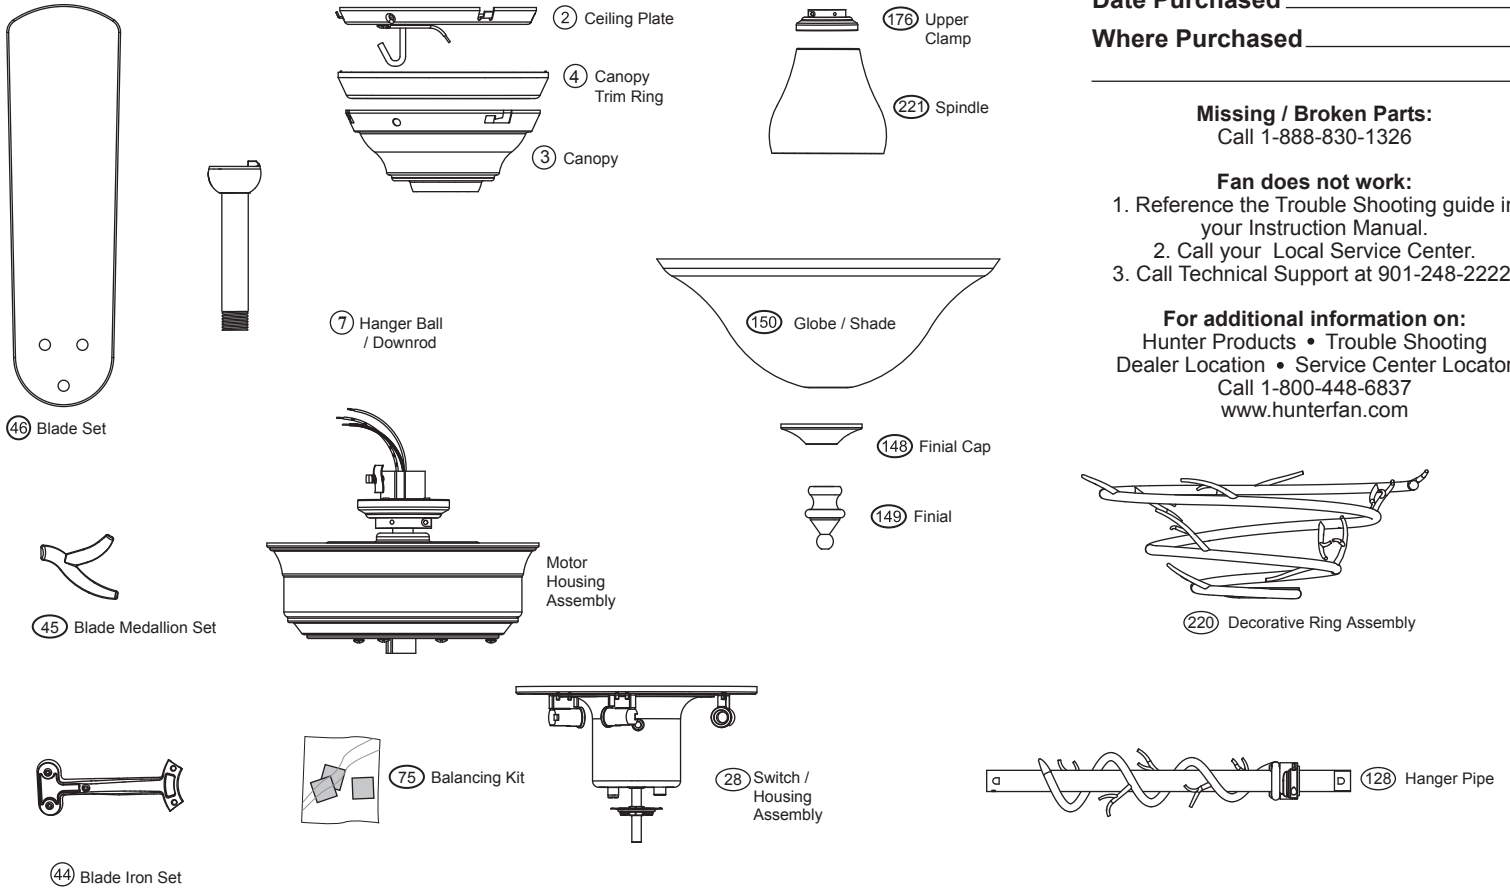

Fan Parts (Not Drawn to Scale)

Missing / Broken Parts:
Call 1-888-830-1326

Fan does not work:

1. Reference the Trouble Shooting guide in your Instruction Manual.
2. Call your Local Service Center.
3. Call Technical Support at 901-248-2222.

For additional information on:
Hunter Products • Trouble Shooting
Dealer Location • Service Center Locator
Call 1-800-448-6837
www.hunterfan.com

Hardware (Drawn to Scale)