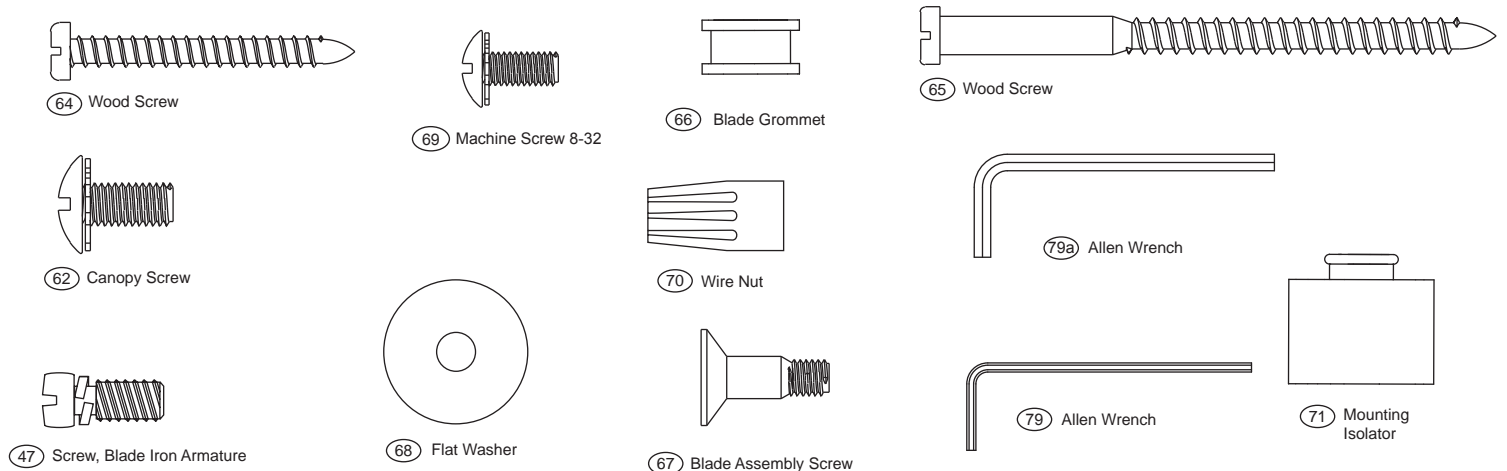

Hardware (Drawn to Scale)

Part List		Model #	23813
		Asm. Dwg. #	96533-01
		Finish	Oil Rubbed Bronze
Item #	Item Name	Qty	Part #
	* Hanging System Kit	1	94949-57-308
2	Ceiling Plate	1	-----
3	Canopy	1	-----
4	Canopy Trim Ring	1	-----
62	Canopy Screw	4	-----
64	Wood Screw	2	-----
65	Wood Screw	2	-----
68	Flat Washer	4	-----
71	Mounting Isolator	4	-----
7	Hanger Ball / Downrod Assembly	1	85770-08-308
28	Switch/Housing Assembly	1	86962-01-000
176	Upper Clamp	2	84505-01-308
44	Blade Iron Set	1	92971-05-308
45	Blade Medallion Set	1	86963-05-308
46	Blade Set	1	75539-56-000
47	Blade Iron Armature Screw	11	63755-01-247
128	Hanger Pipe	1	74131-02-308
150	Globe/Shade	1	86964-01-000
148	Finial Cap	1	74879-01-308
149	Finial	1	64771-02-308
220	Decorative Ring Assembly	1	86965-01-308
221	Spindle	1	84507-01-345
	* Hardware Kit	1	96533-00-860
66	Blade Grommet	16	73849-01-000
67	Blade Screw	16	63730-02-247
69	Machine Screw, 6-32	3	74506-03-247
70	Wire Nut	4	05172-01-000
79	Allen Wrench	1	64972-01-000
79a	Allen Wrench	1	64693-01-000
75	Balancing Kit		07570-01-000