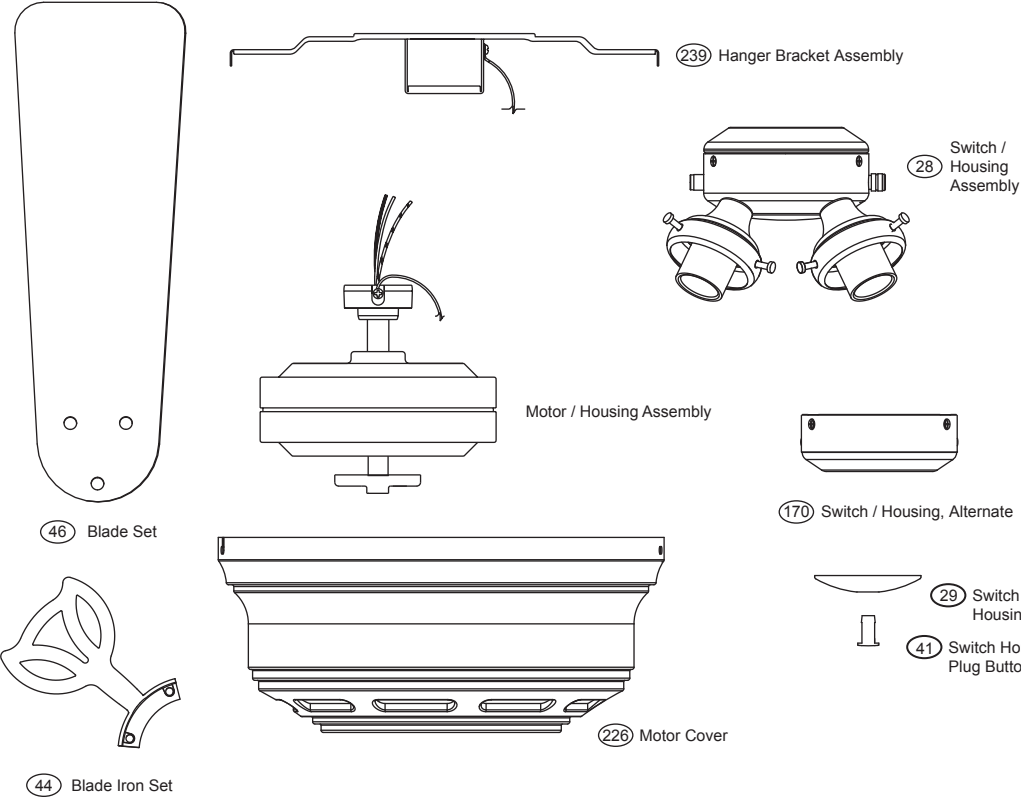

Fan Parts (Not Drawn to Scale)