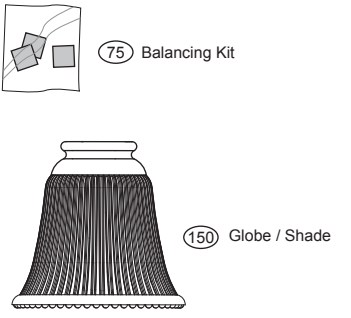

Model Name _____
Catalog No. _____
Serial No. _____
Date Purchased _____
Where Purchased _____

Missing / Broken Parts:
Call 1-888-830-1326

1. **Fan does not work:**
1. Reference the Trouble Shooting guide in your Instruction Manual.
  2. Call your Local Service Center.
  3. Call Technical Support at 901-248-2222.

For additional information on:
Hunter Products • Trouble Shooting
Dealer Location • Service Center Locator
Call 1-800-448-6837
www.hunterfan.com