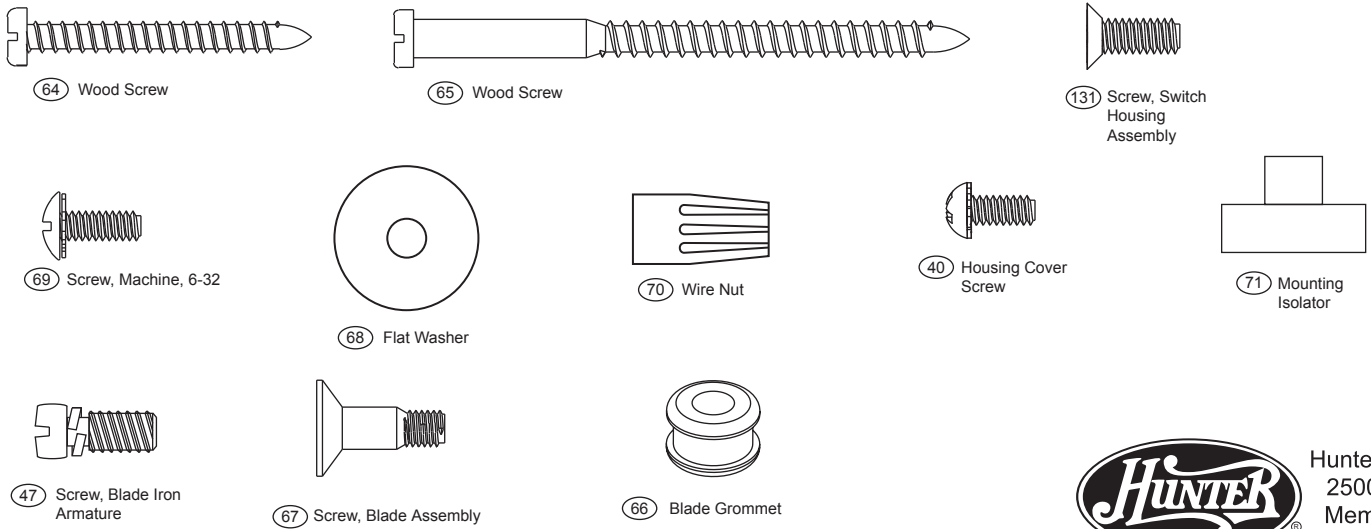

For additional information on:
 Hunter Products • Trouble Shooting
 Dealer Location • Service Center Locator
 Call 1-800-448-6837
 www.hunterfan.com

Hardware (Drawn to Scale)

Parts List		Model #	23867	23868
		Asm. Dwg. #	93877-06	93877-07
		Finish	Provencal Gold	Antique Pewter
Item #	Item Name	Qty	Part #	Part #
28	Switch / Housing Assembly	1	95846-26-000	95846-14-000
29	Switch Housing Cover	1	73853-01-298	73853-01-306
41	Switch Housing Plug Button	1	73854-01-298	73854-01-306
40	Housing Cover Screw	4	74508-35-247	74508-35-247
44	Blade Iron Set	1	92803-06-298	92803-06-306
46	Blade Set	1	75539-15-000	75539-16-000
47	Screw, Blade Iron Armature	9	63755-05-247	63755-05-247
	Hardware Kit	1	95843-00-850	95843-00-851
64	Wood Screw	2	06512-01-000	06512-01-000
65	Wood Screw	2	03144-03-000	03144-03-000
66	Blade Grommet	13	05989-01-000	05989-01-000
67	Screw, Blade Assembly	13	63730-07-247	63730-07-247
68	Flat Washer	4	06301-01-000	06301-01-000
69	Screw, Machine, 6-32	3	74506-36-232	74506-36-232
70	Wire Nut	4	05172-01-000	05172-01-000
71	Mounting Isolator	4	63731-01-000	63731-01-000
131	Screw, Switch Housing Assembly	3	64555-02-232	64555-02-232
75	Balancing Kit	1	07570-01-000	07570-01-000
150	Globe / Shade	3	73560-03-000	73560-03-000
170	Switch / Housing, Alternate	1	93598-02-298	93598-02-306
226	Motor Cover	1	92524-01-298	92524-01-306
239	Hanger Bracket Assembly	1	73862-01-000	73862-01-000