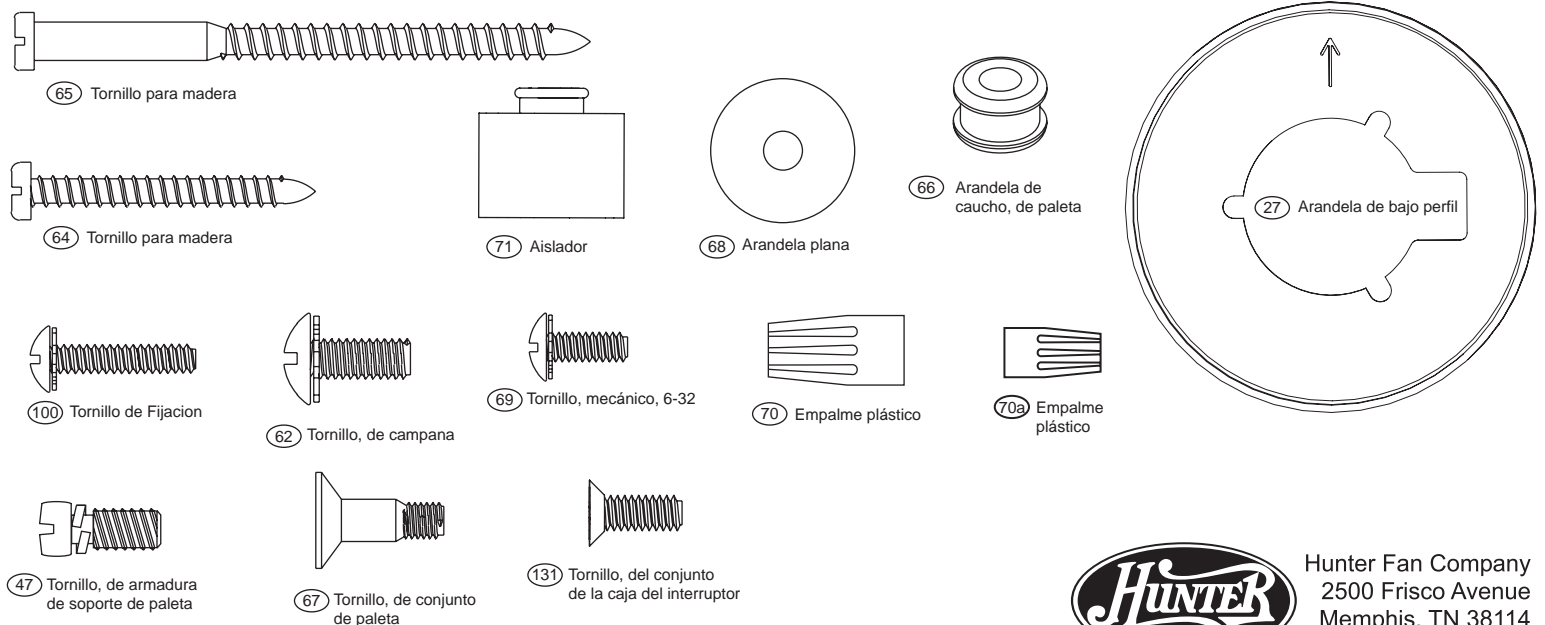

Hunter Fan Company
2500 Frisco Avenue
Memphis, TN 38114
www.hunterfan.com