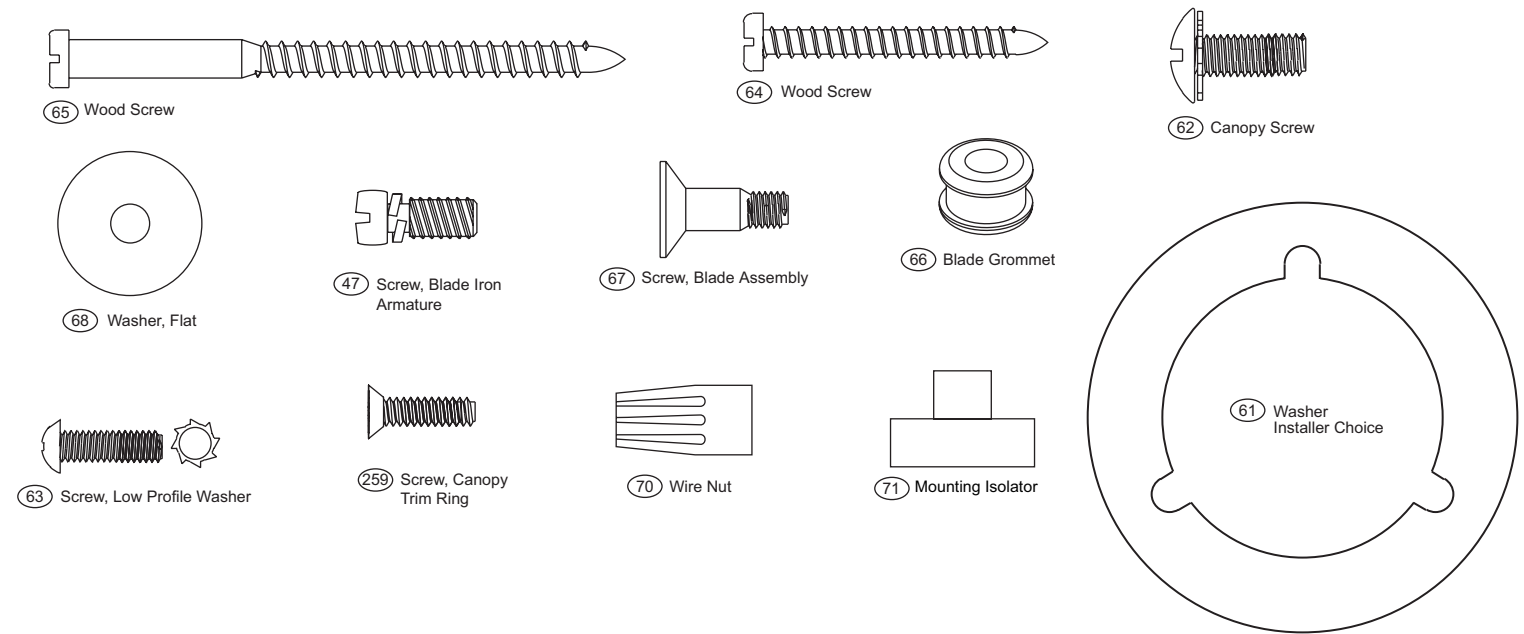

PARTS GUIDE

Using the Parts Guide below, check to make sure all parts are included in the box.
If parts are missing or damaged call 1-888-830-1326.
PLEASE DO NOT RETURN THIS PRODUCT TO THE STORE.

Before installing your fan, record the following information for your records and warranty assistance.

Model Name _____
Catalog No. _____
Serial No. _____
Date Purchased _____
Where Purchased _____

Fan Parts (Not Drawn to Scale)

Missing / Broken Parts:
Call 1-888-830-1326

Fan does not work:

1. Reference the Trouble Shooting guide in your Instruction Manual.
2. Call your Local Service Center.
3. Call Technical Support at 901-248-2222.

For additional information on:
Hunter Products • Trouble Shooting
Dealer Location • Service Center Locator
Call 1-800-448-6837
www.hunterfan.com

Hardware (Drawn to Scale)