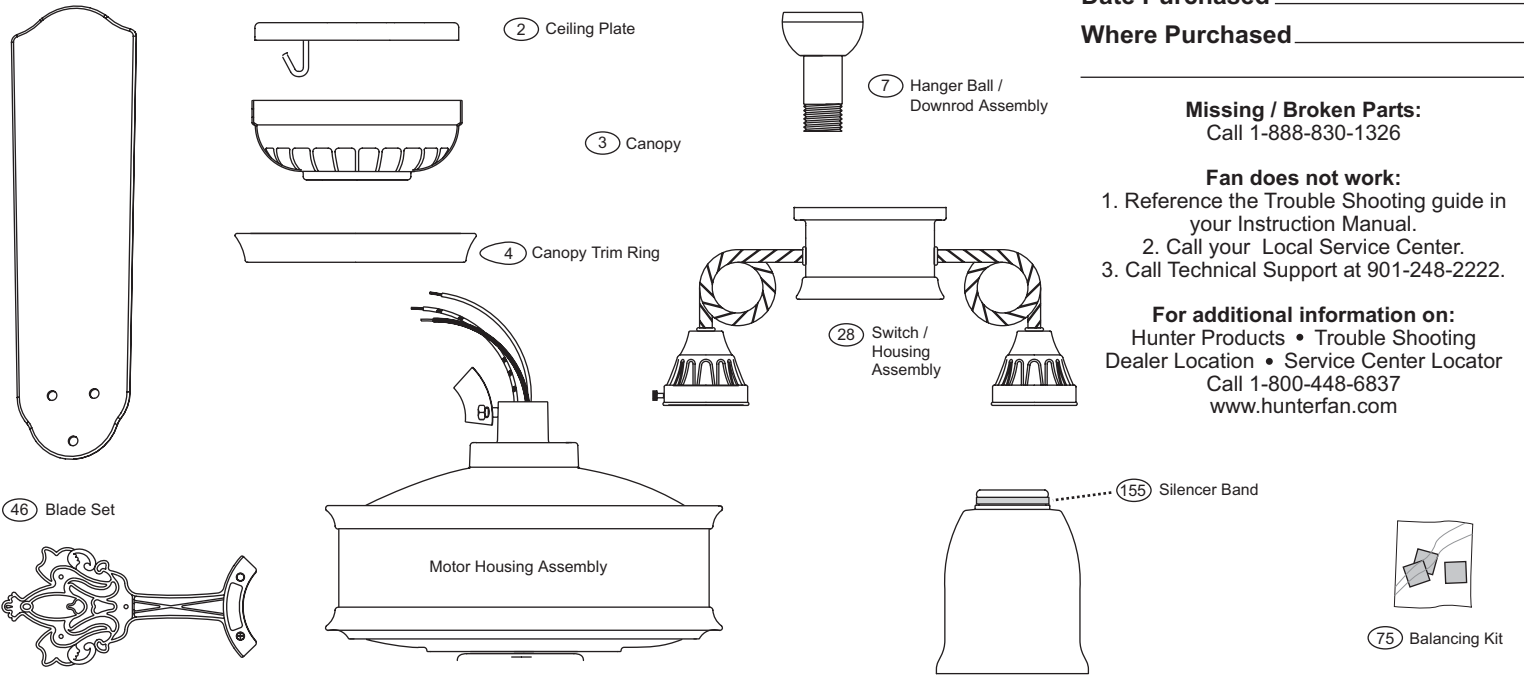

Fan Parts (Not Drawn to Scale)

Missing / Broken Parts:
Call 1-888-830-1326

Fan does not work:

1. Reference the Trouble Shooting guide in your Instruction Manual.
2. Call your Local Service Center.
3. Call Technical Support at 901-248-2222.

For additional information on:
Hunter Products • Trouble Shooting
Dealer Location • Service Center Locator
Call 1-800-448-6837
www.hunterfan.com

Hardware (Drawn to Scale)