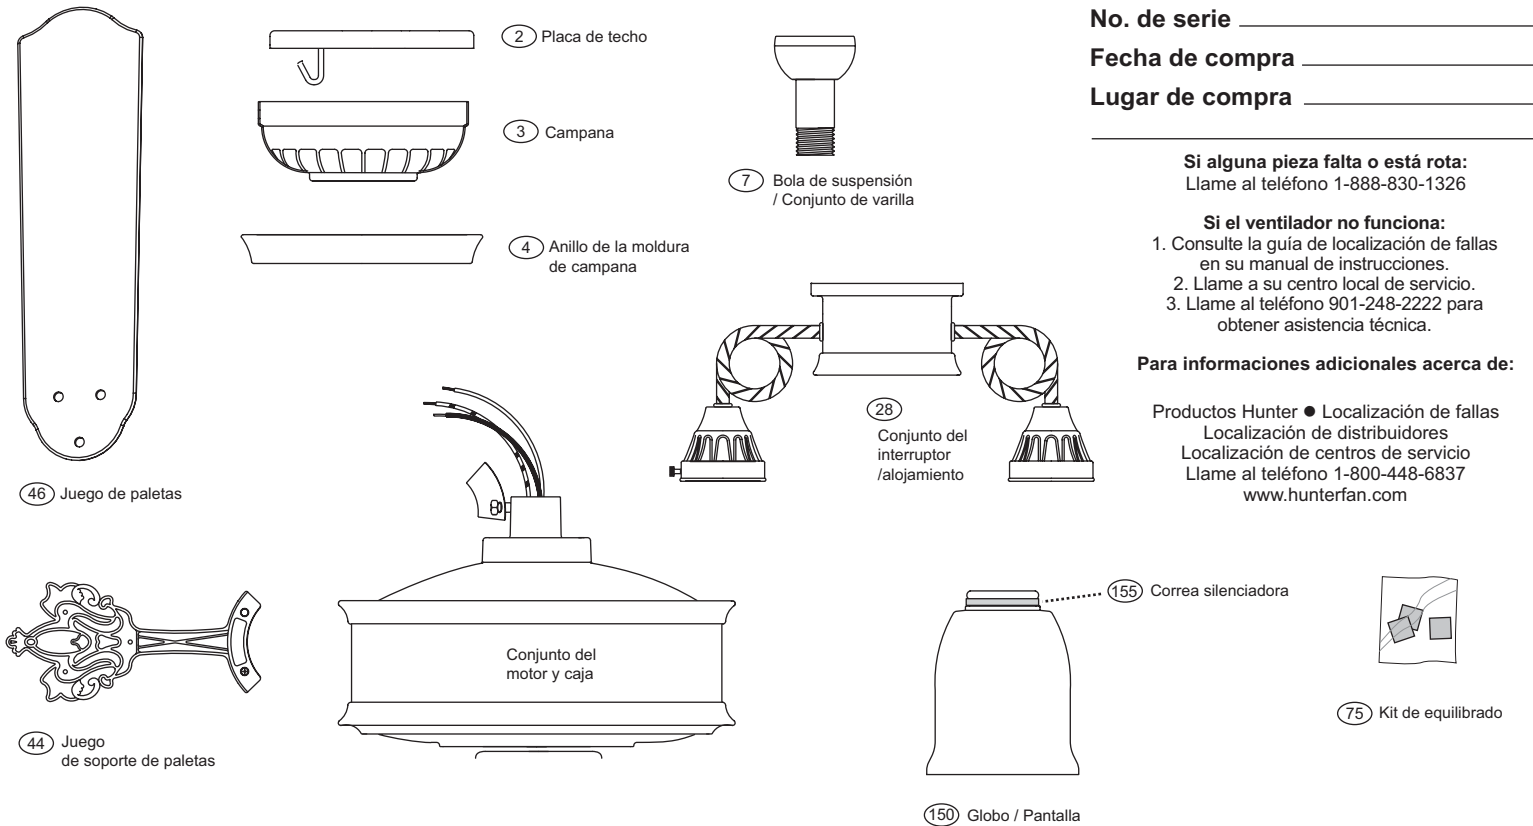

GUÍA DE PIEZAS

STOP

Use la Guía de Piezas de abajo para verificar que todas las piezas estén incluidas en la caja.

Si alguna pieza falta o está dañada, llame al teléfono 1-888-830-1326.

POR FAVOR NO DEVUELVA ESTE PRODUCTO A LA TIENDA DONDE LO COMPRÓ.

Antes de instalar su ventilador, anote la información siguiente para sus archivos y asistencia con la garantía.

Piezas del ventilador (no dibujadas a escala)