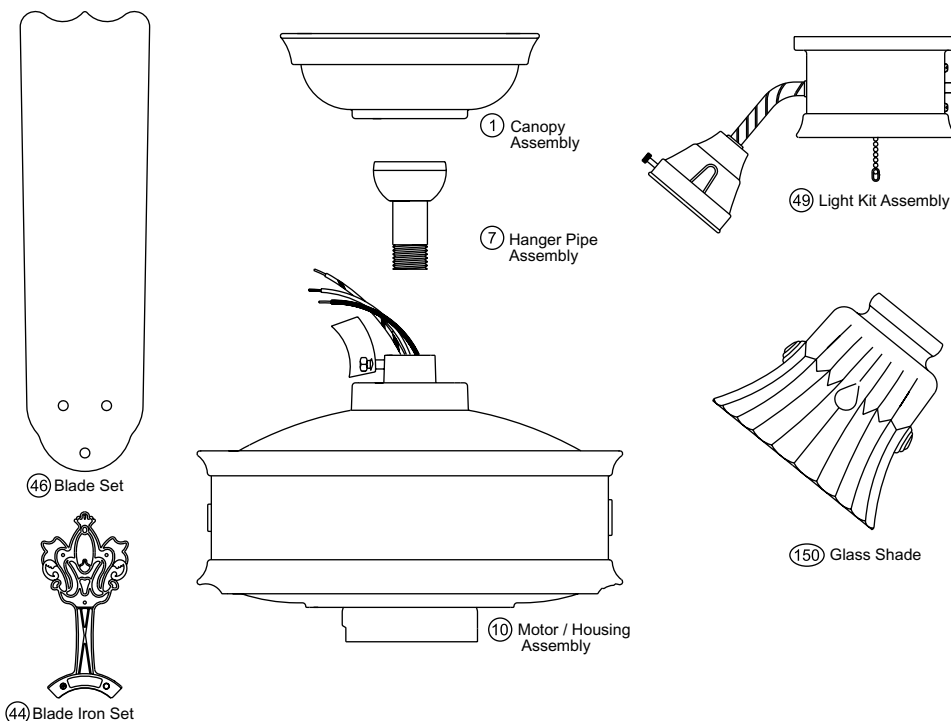

PARTS GUIDE

Using the Parts Guide below, check to make sure all parts are included in the box.
If parts are missing or damaged call 1-888-830-1326.
PLEASE DO NOT RETURN THIS PRODUCT TO THE STORE.

Before installing your fan, record the following information for your records and warranty assistance.

Fan Parts

(Not Drawn to Scale)

Model Name _____
Catalog No. _____
Serial No. _____
Date Purchased _____
Where Purchased _____

Missing / Broken Parts:
Call 1-888-830-1326

1. **Fan does not work:**
1. Reference the Trouble Shooting guide in your Instruction Manual.
  2. Call your Local Service Center.
  3. Call Technical Support at 901-248-2222.

For additional information on:
Hunter Products • Trouble Shooting
Dealer Location • Service Center Locator
Call 1-800-448-6837
www.hunterfan.com

Hardware

(Drawn to Scale)