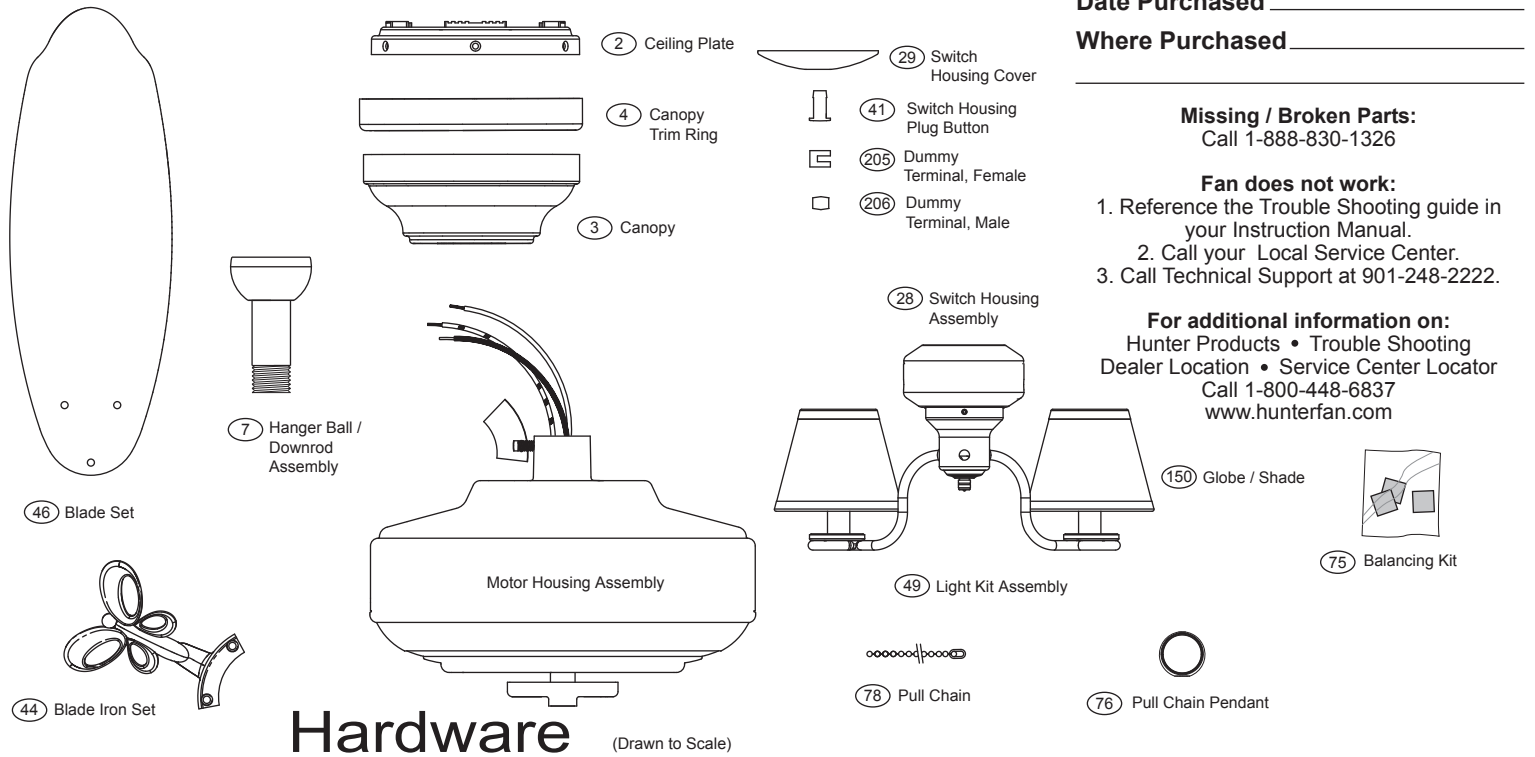

Fan Parts (Not Drawn to Scale)

Missing / Broken Parts:
Call 1-888-830-1326

Fan does not work:

1. Reference the Trouble Shooting guide in your Instruction Manual.
2. Call your Local Service Center.
3. Call Technical Support at 901-248-2222.

For additional information on:
Hunter Products • Trouble Shooting
Dealer Location • Service Center Locator
Call 1-800-448-6837
www.hunterfan.com

Hardware (Drawn to Scale)