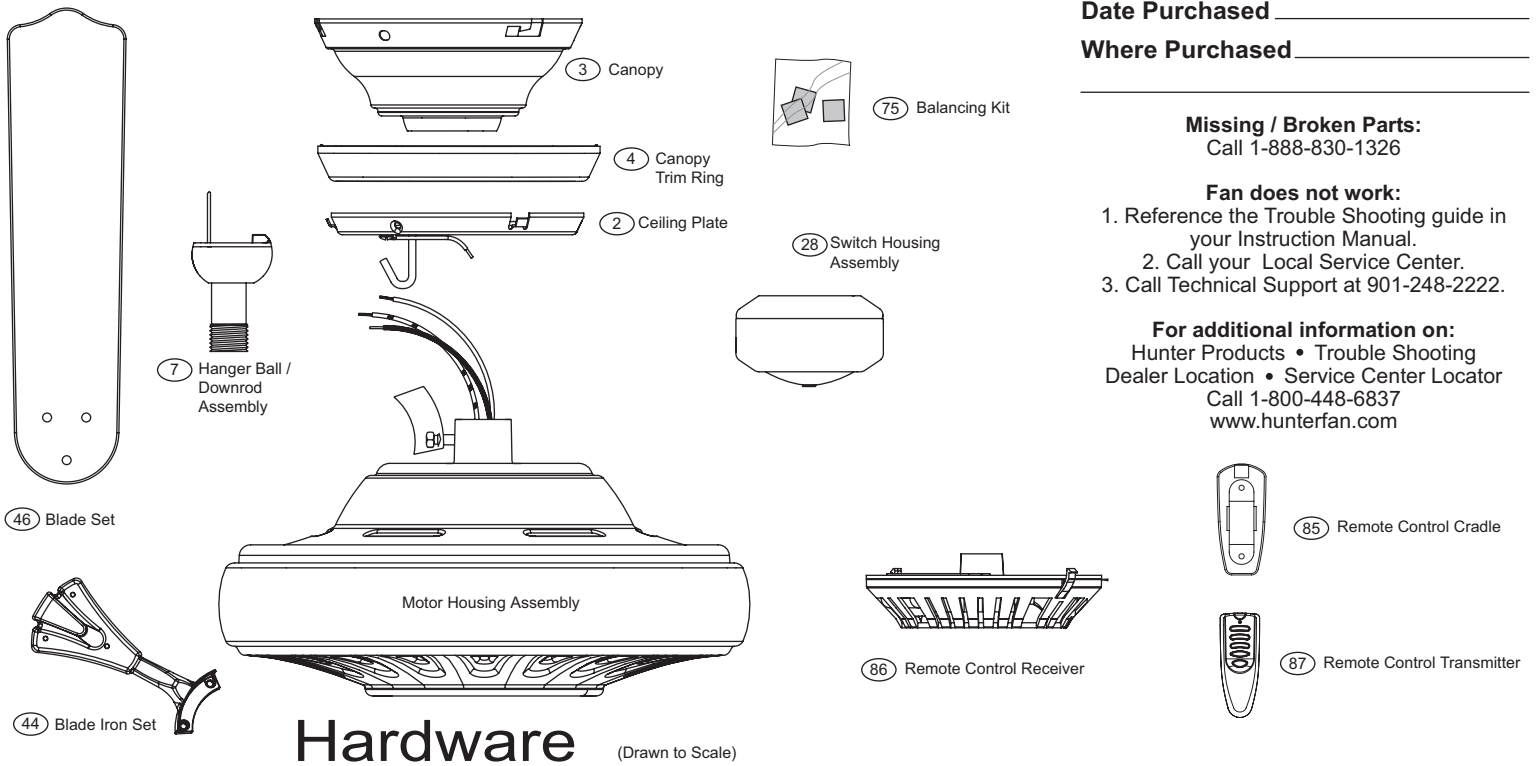

Using the Parts Guide below, check to make sure all parts are included in the box.
If parts are missing or damaged call 1-888-830-1326.
PLEASE DO NOT RETURN THIS PRODUCT TO THE STORE.

Before installing your fan, record the following information for your records and warranty assistance.

Model Name _____
Catalog No. _____
Serial No. _____
Date Purchased _____
Where Purchased _____

Missing / Broken Parts:
Call 1-888-830-1326

Fan does not work:

1. Reference the Trouble Shooting guide in your Instruction Manual.
2. Call your Local Service Center.
3. Call Technical Support at 901-248-2222.

For additional information on:
Hunter Products • Trouble Shooting
Dealer Location • Service Center Locator
Call 1-800-448-6837
www.hunterfan.com

Hardware (Drawn to Scale)