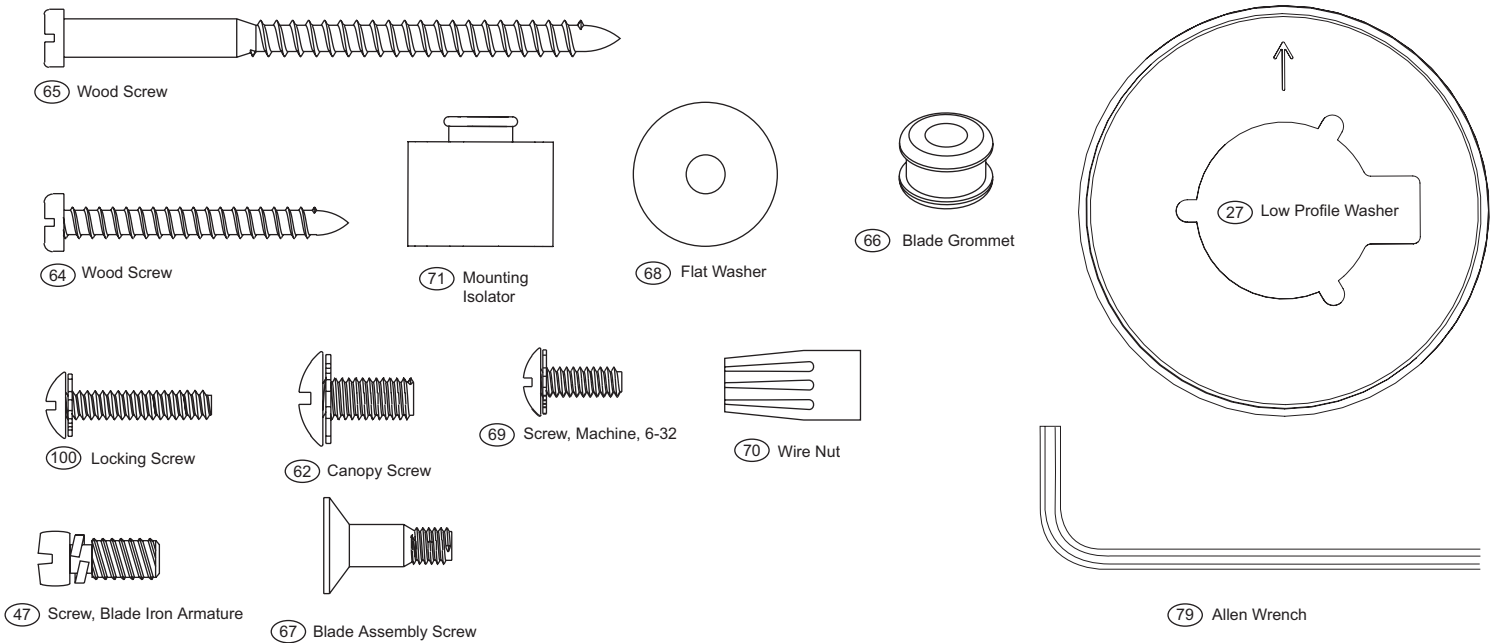

For additional information on:
 Hunter Products • Trouble Shooting
 Dealer Location • Service Center Locator
 Call 1-800-448-6837
 www.hunterfan.com

Hardware (Drawn to Scale)

Part List		Model #	23688	23685
		Asm. Dwg. #	96684-01	96684-02
		Finish	New Bronze	Antique Pewter
Item #	Item Name	Qty	Part #	Part #
	* Hanging System Kit	1	94945-30-000	94945-14-000
2	Ceiling Plate	1	-----	-----
3	Canopy	1	-----	-----
4	Canopy Trim Ring	1	-----	-----
7	Hanger Ball / Downrod Assembly	1	-----	-----
8	Set Screw (Not shown)	1	-----	-----
27	Low Profile Washer	1	-----	-----
62	Canopy Screw	4	-----	-----
64	Wood Screw	2	-----	-----
65	Wood Screw	2	-----	-----
68	Flat Washer	4	-----	-----
71	Isolator	4	-----	-----
100	Locking Screw	3	-----	-----
28	* Switch Housing Assembly	1	96682-30-000	96682-14-000
44	Blade Iron Set	1	93475-05-299	93475-05-306
46	Blade Set	1	75006-99-000	75147-02-000
47	Screw, Blade Iron Armature	10	63755-05-247	63755-05-247
	* Hardware Kit	1	94974-00-860	94974-00-861
66	Blade Grommet	16	05989-01-000	05989-01-000
67	Blade Assembly Screw	16	63730-07-247	63730-07-247
69	Screw, Machine, 6-32	3	74506-36-232	74506-36-232
70	Wire Nut	4	05172-01-000	05172-01-000
75	Balancing Kit	1	07570-01-000	07570-01-000
79	Allen Wrench	1	64801-01-000	64801-01-000
85	Remote Cradle	1	85093-01-000	85093-01-000
86	Remote Control Receiver	1	85482-04-000	85482-04-000
87	Remote Control Transmitter	1	85095-02-000	85095-02-000