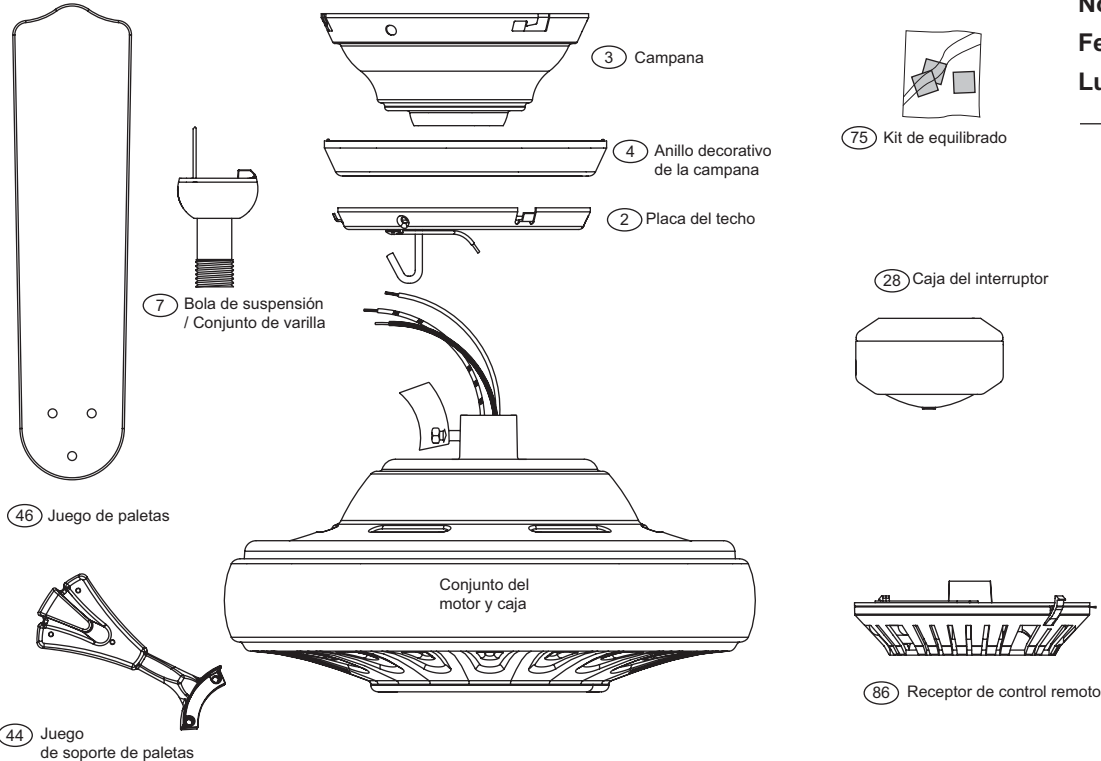

GUÍA DE PIEZAS

STOP

Use la Guía de Piezas de abajo para verificar que todas las piezas estén incluidas en la caja.

Si alguna pieza falta o está dañada, llame al teléfono 1-888-830-1326.

POR FAVOR NO DEVUELVA ESTE PRODUCTO A LA TIENDA DONDE LO COMPRÓ.

Antes de instalar su ventilador, anote la información siguiente para sus archivos y asistencia con la garantía.

Piezas del ventilador (no dibujadas a escala)