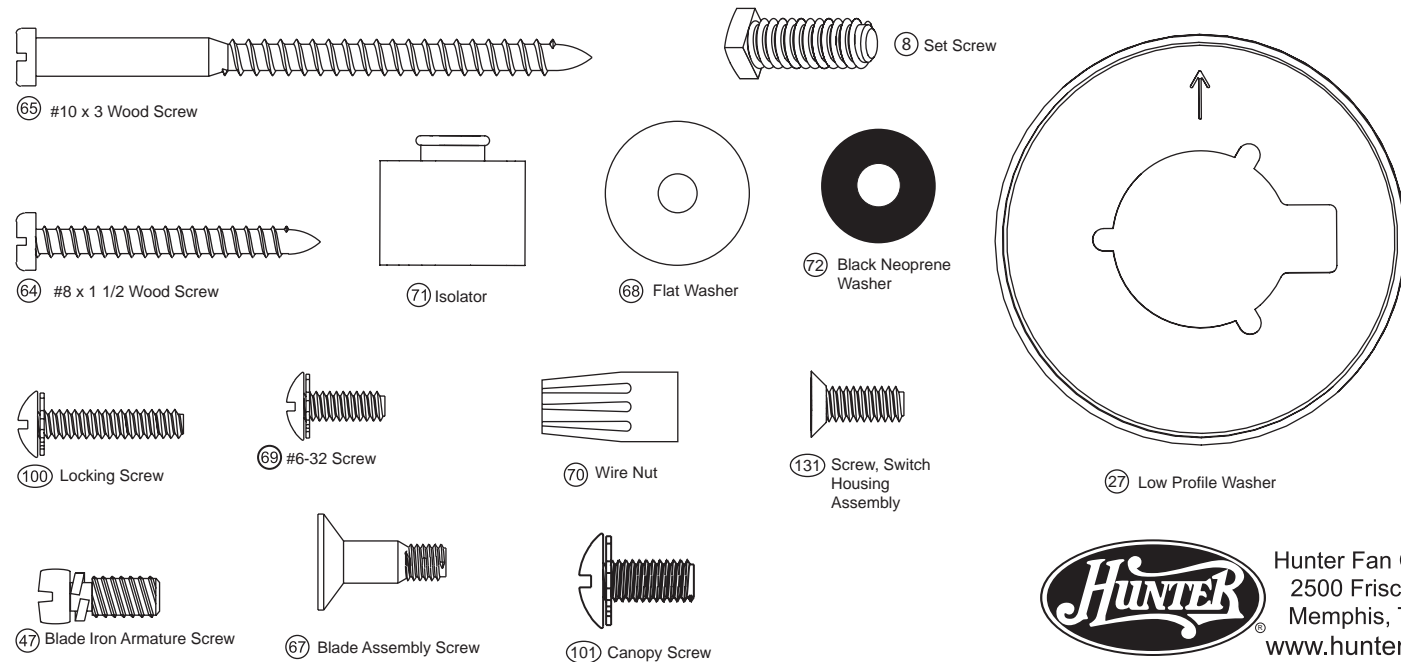

For additional information on:
 Hunter Products • Trouble Shooting
 Dealer Location • Service Center Locator
 Call 1-800-448-6837
www.hunterfan.com

Hardware (Drawn to Scale)

Item #	Item Name	Qty	Model #		Part #		Part #
			Asm. Dwg. #	Finish	Asm. Dwg. #	Finish	
*	Hanging System Kit	1			94313-48-000	94313-27-000	94313-14-000
2	Ceiling Plate	1					
3	Canopy	1					
4	Canopy Trim Ring	1					
7	Hanger Ball / Downrod Assembly	1					
27	Low Profile Washer	1					
64	Screw, Wood	2					
65	Screw, Wood	2					
68	Flat Washer	4					
71	Neoprene Noise Isolators	4					
72	Black Neoprene Washers	2					
100	Locking Screw	3					
101	Canopy Screw	4					
8	Set Screw	1					
28	Switch Housing Assembly	1			93194-48-000	93194-27-000	93194-14-000
150	Glass Globe	1			84650-01-000	84650-01-000	84650-01-000
44	Blade Iron Set	1			92792-05-342	92792-05-300	92792-05-306
46	Blade Set	1			74853-01-000	74853-02-000	74853-01-000
47	Blade Iron Armature Screw	11			63755-05-232	63755-05-232	63755-05-247
49	Light Kit Assembly (Optional)	1			97117-04-000	97117-01-000	97117-05-000
*	Hardware Kit	1			94346-00-860	94346-00-861	94346-00-863
67	Blade Assembly Screw	16			63730-09-232	63730-09-247	63730-09-247
69	Screw, Machine, #6-32	3			74506-36-232	74506-36-232	74506-36-232
70	Wire Nut	4			05172-01-000	05172-01-000	05172-01-000
131	Screw, Switch Housing Assembly	3			64555-02-232	64555-02-232	64555-02-247
152	Switch Housing Cap	1			73853-01-342	73853-01-300	73853-01-306
153	Plug Button	1			73854-01-342	73854-01-300	73854-01-306
75	Balancing Kit	1			07570-01-000	07570-01-000	07570-01-000