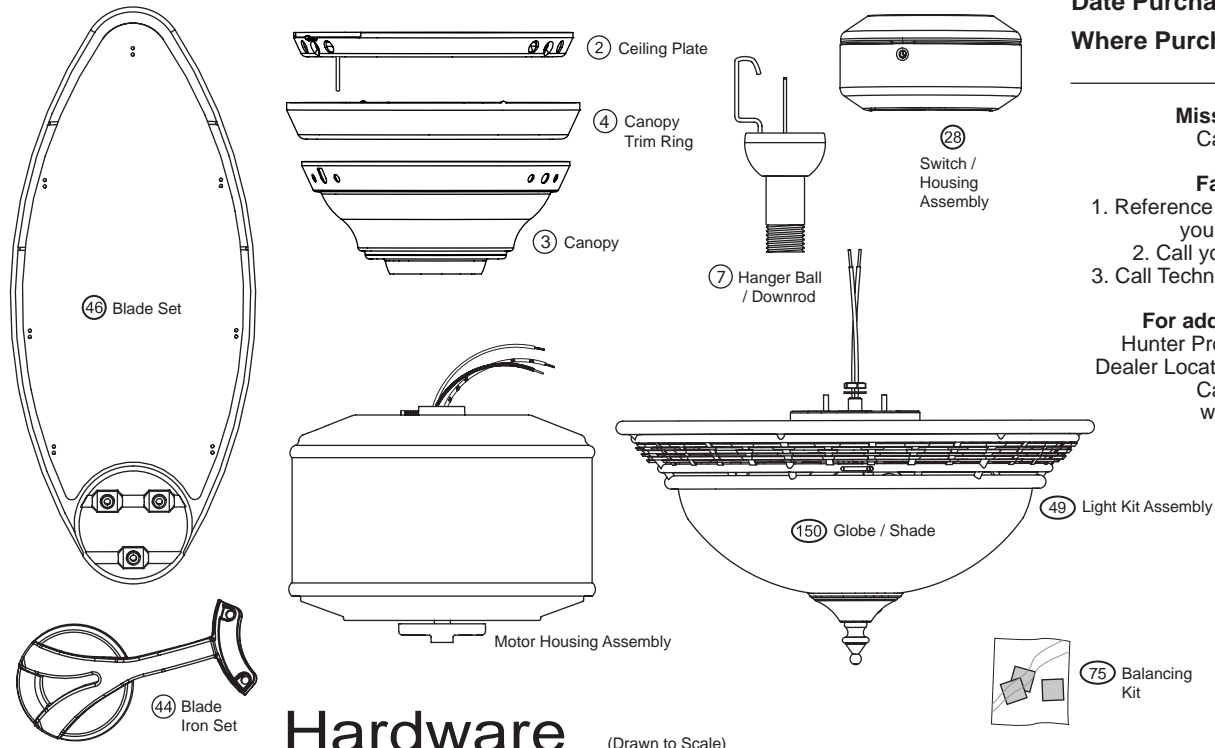

PARTS GUIDE

Using the Parts Guide below, check to make sure all parts are included in the box.
If parts are missing or damaged call 1-888-830-1326.
PLEASE DO NOT RETURN THIS PRODUCT TO THE STORE.

Before installing your fan, record the following information for your records and warranty assistance.

Fan Parts (Not Drawn to Scale)

Model Name _____
Catalog No. _____
Serial No. _____
Date Purchased _____
Where Purchased _____

Missing / Broken Parts:
Call 1-888-830-1326

1. **Fan does not work:**
1. Reference the Trouble Shooting guide in your Instruction Manual.
  2. Call your Local Service Center.
  3. Call Technical Support at 901-248-2222.

For additional information on:
Hunter Products • Trouble Shooting
Dealer Location • Service Center Locator
Call 1-800-448-6837
www.hunterfan.com

Hardware (Drawn to Scale)