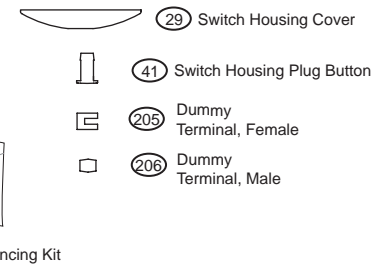

Item #	Item Name	Model #	23262	23264	23263
		Asm. Dwg. #	97349-01	97349-02	97349-03
		Finish	Brushed Nickel	White	Provencal Gold
Qty	Part #	Part #	Part #	Part #	
	Hanging System Kit	1	96759-09-000	96759-03-000	96759-26-000
2	Ceiling Plate	1	-----	-----	-----
3	Canopy	1	-----	-----	-----
4	Canopy Trim Ring	1	-----	-----	-----
7	Hanger Ball / Downrod Assembly	1	-----	-----	-----
27	Low Profile Washer	1	-----	-----	-----
62	Canopy Screw	3	-----	-----	-----
64	Wood Screw	2	-----	-----	-----
65	Wood Screw	2	-----	-----	-----
68	Flat Washer	4	-----	-----	-----
100	Locking Screw	3	-----	-----	-----
28	Switch/Housing Assembly	1	93574-09-000	93574-03-000	93574-26-000
44	Blade Iron Set	1	92804-09-214	92804-09-132	92804-09-298
46	Blade Set	1	75539-35-000	75539-34-000	75539-36-000
47	Screw, Blade Iron Armature	10	63755-05-133	63755-05-133	63755-05-247
49	Light Kit Assembly	1	96940-01-000	96940-01-000	96940-01-000
150	Glass Globe/Shade	1	84602-02-000	84602-01-000	84602-01-000
	Hardware Kit	1	93886-00-850	93886-00-851	93886-00-852
66	Grommet, Blade	16	05989-01-000	05989-02-000	05989-01-000
67	Screw, Blade Assembly	16	63730-07-133	63730-07-133	63730-07-247
69	Screw, 6-32	3	74506-36-232	74506-36-232	74506-36-232
70	Wire Nut	4	05172-01-000	05172-01-000	05172-01-000
131	Screw, Switch Housing Assembly	3	64555-01-133	64555-01-133	64555-01-247
29	Switch Housing Cover	1	73853-01-214	73853-01-132	73853-01-298
41	Switch Housing Plug Button	1	73854-01-214	73854-01-132	73854-01-298
75	Balancing Kit	1	07570-01-000	07570-01-000	07570-01-000
148	Bottom Cap	1	64349-02-214	64349-02-132	64349-02-298
149	Finial	1	64350-02-214	64350-02-132	64350-02-298
205	Dummy Terminal, female	1	08200-01-000	08200-01-000	08200-01-000
206	Dummy Terminal, male	1	08198-01-000	08198-01-000	08198-01-000