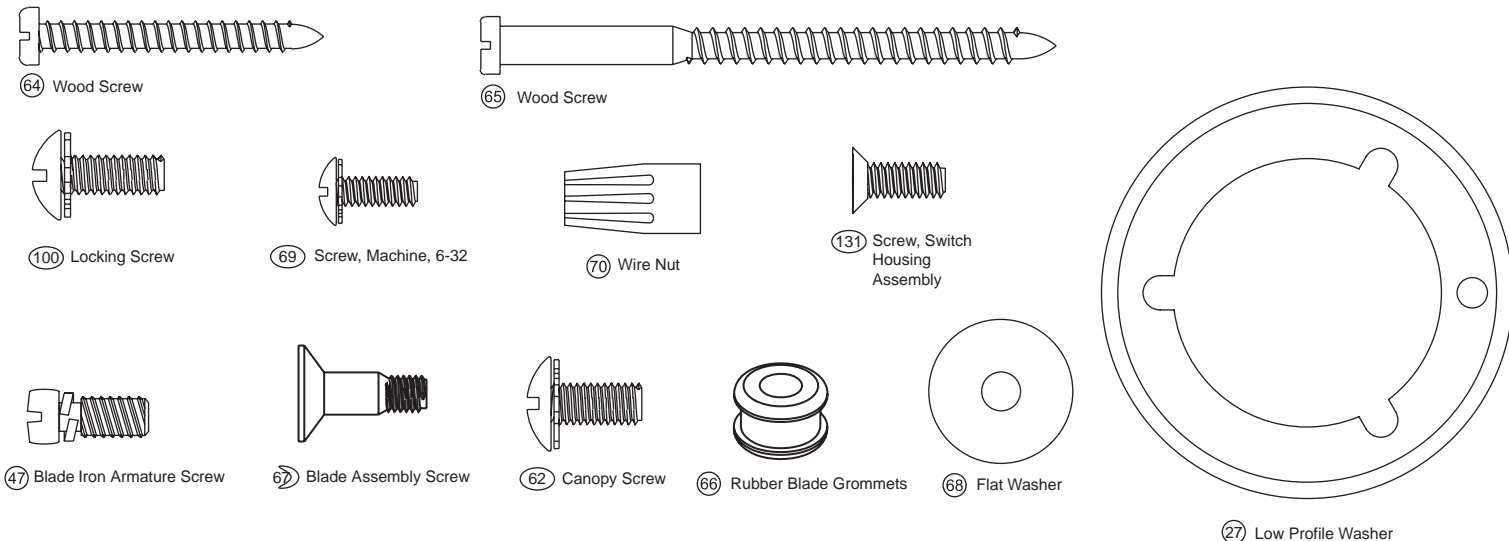

HUNTER
Hunter Fan Company
2500 Frisco Avenue
Memphis, TN 38114
www.hunterfan.com

98000-01-683
11/20/06