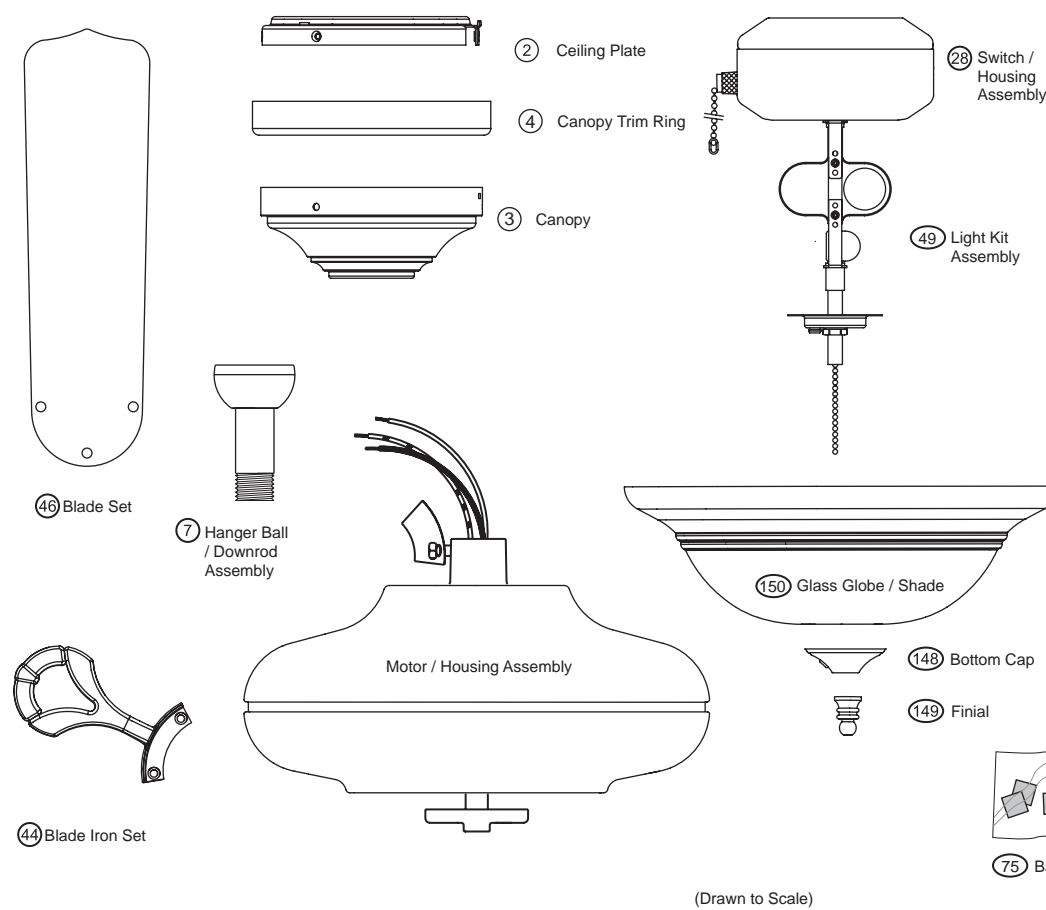

PARTS GUIDE

Using the Parts Guide below, check to make sure all parts are included in the box.
If parts are missing or damaged call 1-888-830-1326.
PLEASE DO NOT RETURN THIS PRODUCT TO THE STORE.

Before installing your fan, record the following information for your records and warranty assistance.

Fan Parts (Not Drawn to Scale)

Model Name _____
Catalog No. _____
Serial No. _____
Date Purchased _____
Where Purchased _____

Missing / Broken Parts:
Call 1-888-830-1326

1. **Fan does not work:**
1. Reference the Trouble Shooting guide in your Instruction Manual.
  2. Call your Local Service Center.
  3. Call Technical Support at 901-248-2222.

For additional information on:
Hunter Products • Trouble Shooting
Dealer Location • Service Center Locator
Call 1-800-448-6837
www.hunterfan.com

Item #	Item Name	Model #	23262	23264	23263
		Asm. Dwg. #	97349-01	97349-02	97349-03
		Finish	Brushed Nickel	White	Provencal Gold
Qty	Part #	Part #	Part #	Part #	
	Hanging System Kit	1	96759-09-000	96759-03-000	96759-26-000
2	Ceiling Plate	1	-----	-----	-----
3	Canopy	1	-----	-----	-----
4	Canopy Trim Ring	1	-----	-----	-----
7	Hanger Ball / Downrod Assembly	1	-----	-----	-----
27	Low Profile Washer	1	-----	-----	-----
62	Canopy Screw	3	-----	-----	-----
64	Wood Screw	2	-----	-----	-----
65	Wood Screw	2	-----	-----	-----
68	Flat Washer	4	-----	-----	-----
100	Locking Screw	3	-----	-----	-----
28	Switch/Housing Assembly	1	93574-09-000	93574-03-000	93574-26-000
44	Blade Iron Set	1	92804-09-214	92804-09-132	92804-09-298
46	Blade Set	1	75539-35-000	75539-34-000	75539-36-000
47	Screw, Blade Iron Armature	10	63755-05-133	63755-05-133	63755-05-247
49	Light Kit Assembly	1	96940-01-000	96940-01-000	96940-01-000
150	Glass Globe/Shade	1	84602-02-000	84602-01-000	84602-01-000
	Hardware Kit	1	93886-00-850	93886-00-851	93886-00-852
66	Grommet, Blade	16	05989-01-000	05989-02-000	05989-01-000
67	Screw, Blade Assembly	16	63730-07-133	63730-07-133	63730-07-247
69	Screw, 6-32	3	74506-36-232	74506-36-232	74506-36-232
70	Wire Nut	4	05172-01-000	05172-01-000	05172-01-000
131	Screw, Switch Housing Assembly	3	64555-01-133	64555-01-133	64555-01-247
29	Switch Housing Cover	1	73853-01-214	73853-01-132	73853-01-298
41	Switch Housing Plug Button	1	73854-01-214	73854-01-132	73854-01-298
75	Balancing Kit	1	07570-01-000	07570-01-000	07570-01-000
148	Bottom Cap	1	64349-02-214	64349-02-132	64349-02-298
149	Finial	1	64350-02-214	64350-02-132	64350-02-298
205	Dummy Terminal, female	1	08200-01-000	08200-01-000	08200-01-000
206	Dummy Terminal, male	1	08198-01-000	08198-01-000	08198-01-000