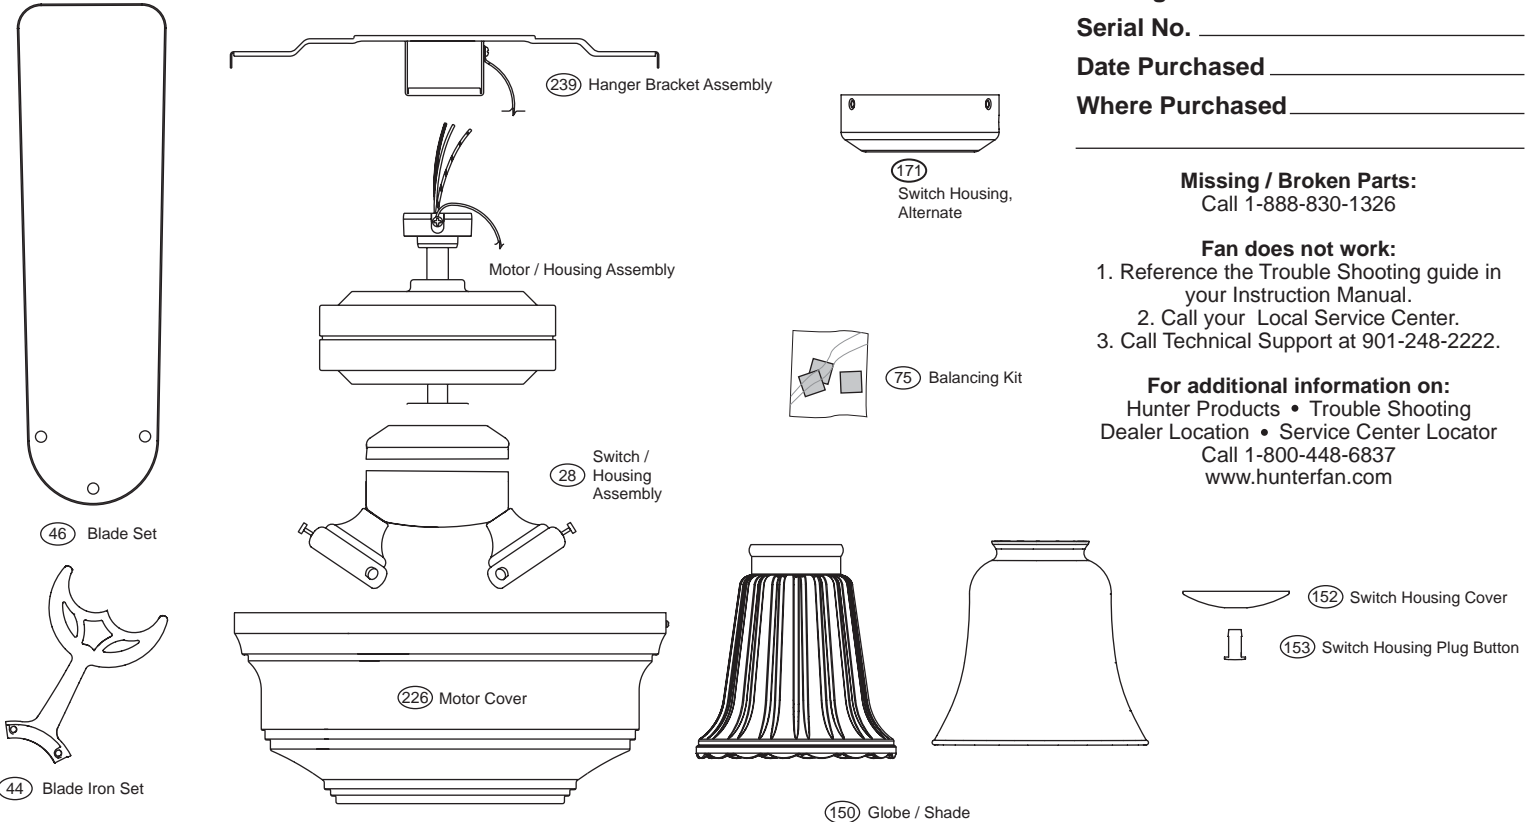

Fan Parts (Not Drawn to Scale)

Model Name _____
Catalog No. _____
Serial No. _____
Date Purchased _____
Where Purchased _____

Missing / Broken Parts:
Call 1-888-830-1326

Fan does not work:

1. Reference the Trouble Shooting guide in your Instruction Manual.
2. Call your Local Service Center.
3. Call Technical Support at 901-248-2222.

For additional information on:
Hunter Products • Trouble Shooting
Dealer Location • Service Center Locator
Call 1-800-448-6837
www.hunterfan.com

Hardware (Drawn to Scale)