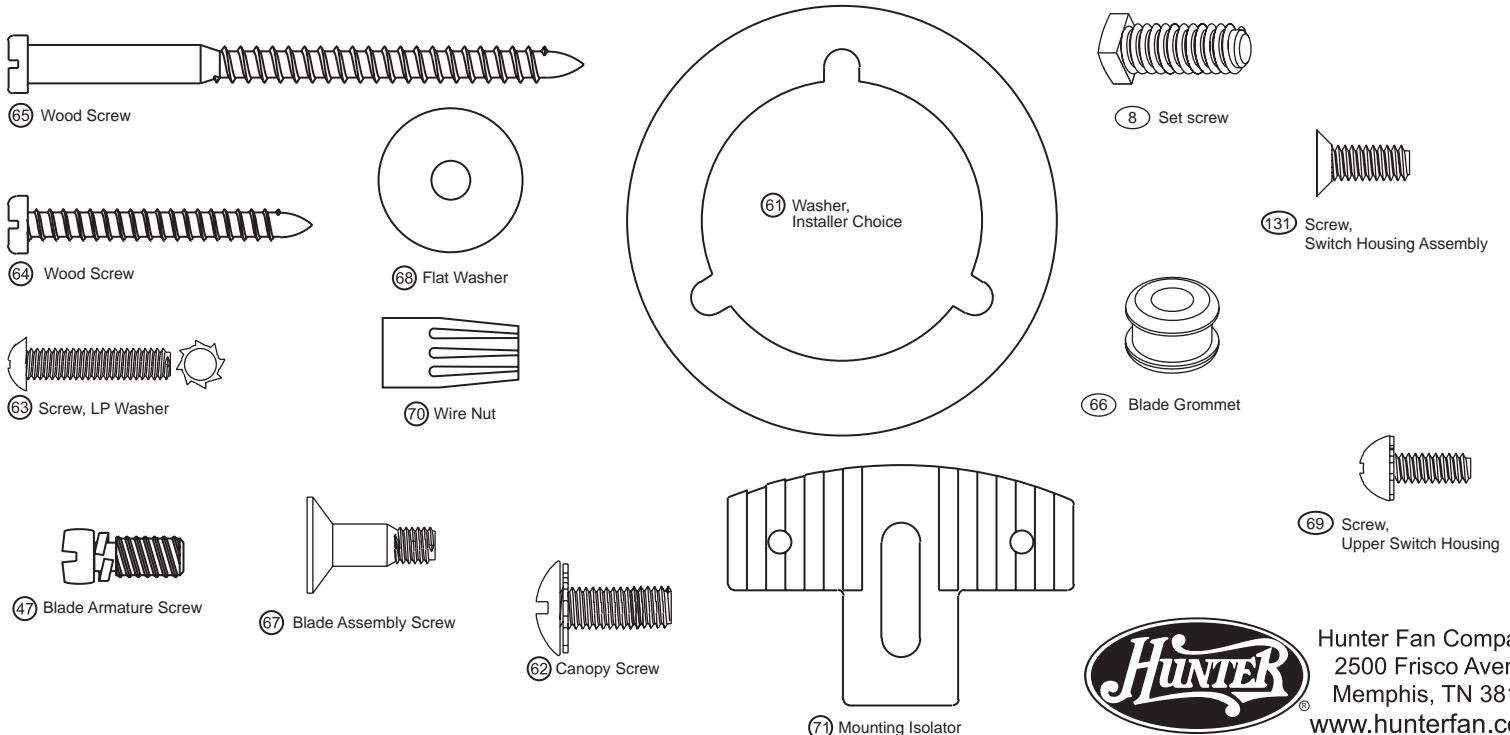

For additional information on:
 Hunter Products • Trouble Shooting
 Dealer Location • Service Center Locator
 Call 1-800-448-6837
www.hunterfan.com

Hardware (Drawn to Scale)

Parts List		Model #	22540
		Asm. Dwg. #	96754-01
		Finish	Brittany Bronze
Item #	Item Name	Qty	
	Canopy Assembly		
2	Hanger Bracket	1	74090-02-000
3	Canopy	1	92697-01-437
4	Canopy Trim Ring	1	84512-01-437
7	Hanger Pipe Assembly	1	74229-03-000
8	Set Screw	1	03009-06-247
28	Switch/Housing Assembly	1	93574-66-000
44	Blade Iron Set	1	93301-05-437
46	Blade Set	1	75147-82-000
47	Blade Iron Armature Screw	11	63755-05-247
49	Light Kit Assembly	1	96942-01-000
	Hardware Kit	1	96754-00-860
61	Washer, Installers Choice	1	73788-01-232
62	Canopy Screw	2	74510-69-247
63	Screw, LP Washer	3	74508-06-247
64	Wood Screw	2	06512-01-232
65	Wood Screw	2	03144-03-232
66	Blade Grommet	16	05989-01-000
67	Blade Assembly Screw	16	63730-07-247
68	Flat Washer	4	06301-01-232
69	Screw, Upper Switch Housing	3	74506-36-232
70	Wire Nut	4	05172-01-000
71	Mounting Isolator	2	74135-01-000
131	Screw, Switch Housing Assembly	3	64555-02-247
75	Balancing Kit	1	07570-01-000
78	Pull Chain	1	63756-05-247
148	Bottom Cap	1	85565-02-437
149	Finial	1	64901-01-437
150	Globe/Shade	1	85566-01-000
152	Switch Housing Cover	1	73854-01-437
41	Plug Button	1	73854-01-437
153	Dummy Terminal, Female	1	08200-01-000
154	Dummy Terminal, Male	1	08198-01-000