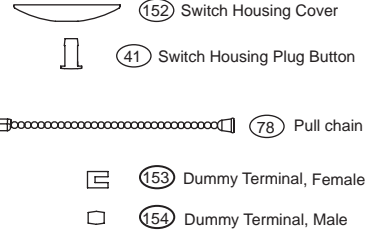

Fan does not work:

1. Reference the Trouble Shooting guide in your Instruction Manual.
2. Call your Local Service Center.
3. Call Technical Support at 901-248-2222.

For additional information on:
Hunter Products • Trouble Shooting
Dealer Location • Service Center Locator
Call 1-800-448-6837
www.hunterfan.com