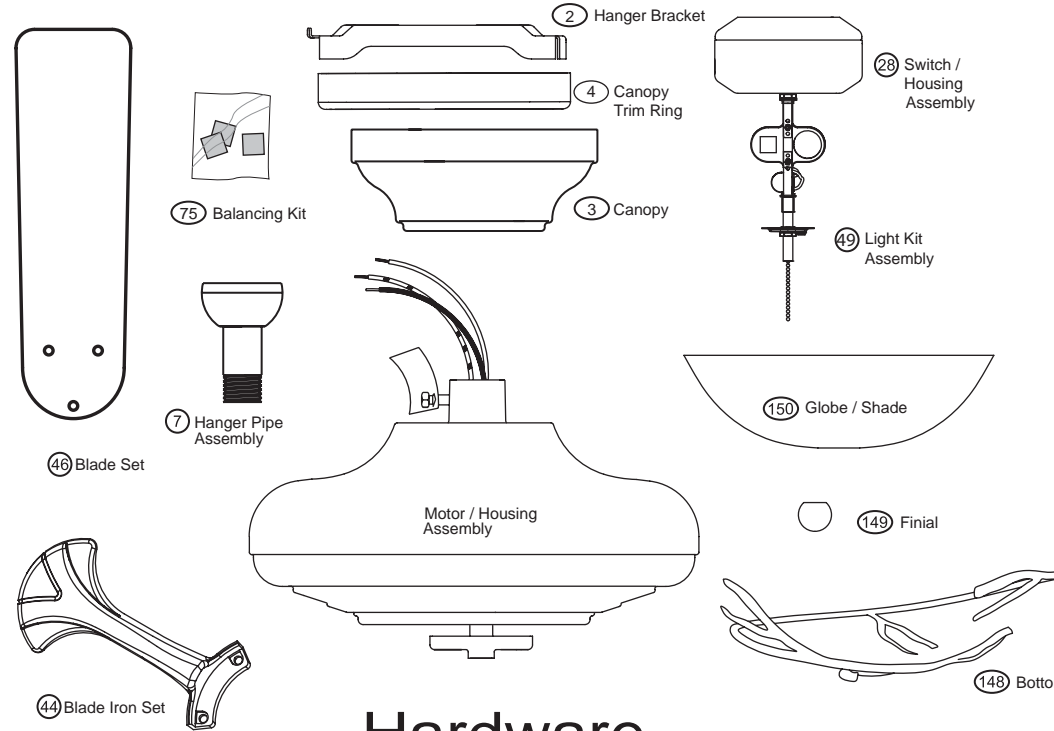

Fan Parts (Not Drawn to Scale)

Model Name _____
Catalog No. _____
Serial No. _____
Date Purchased _____
Where Purchased _____