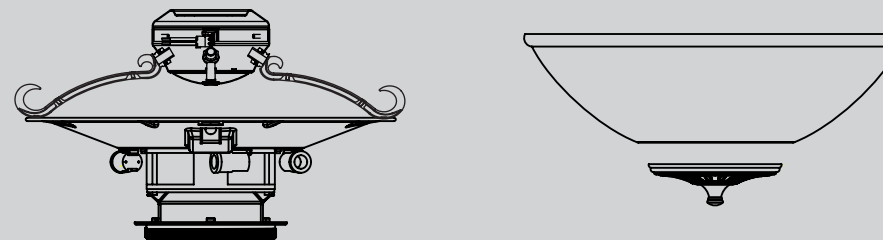

REFER TO THE INSTALLATION MANUAL FOR FULL ASSEMBLY INSTRUCTIONS.

Parts List		
	Model #	21894
	Asm. Dwg. #	97830-01
	Finish	New Bronze
Item Name	Qty	Part #
* Hanging System Kit		96970-01
Ceiling Plate		
Canopy		
Canopy Trim Ring		
Hanger Ball / Downrod Assembly		
Setscrew		
Canopy Screw		
Wood Screw		
Wood Screw		
Flat Washer		
Mounting Isolator		
* Locking Screw		
Heater Vent	1	97682-01
Blade Iron Set	1	97282-05
Blade Iron Assembly	5	97282-01
Blade Set	1	86269-45
Screw, Blade Iron Armature	11	63755-05
Hardware Kit	1	97830-00-860
Blade Grommet		
Blade Assembly Screw		
Screw, Machine, 6-32		
Wire Connector		
Screw, Switch Housing Assembly		
Balancing Kit	1	07570-01
Remote Control Receiver	1	87783-01
Remote Control Transmitter	1	87782-01
Finial	1	87947-01
Globe/Shade	1	87849-01

## Piezas del ventilador

(no dibujadas a escala)

Conjunto del soporte de suspensión

de conjunto de paleta

Conjunto del interruptor/ alojamiento