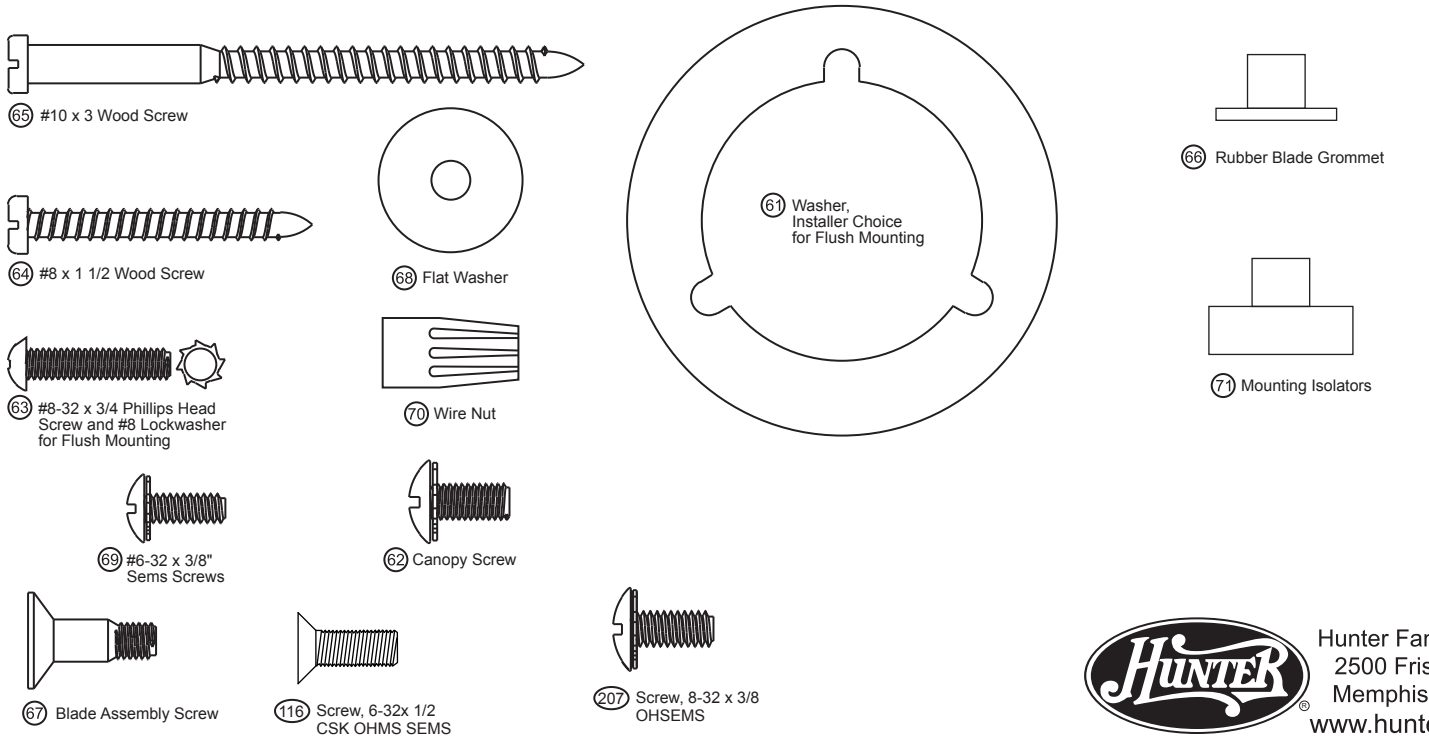

Hardware (Drawn to Scale)