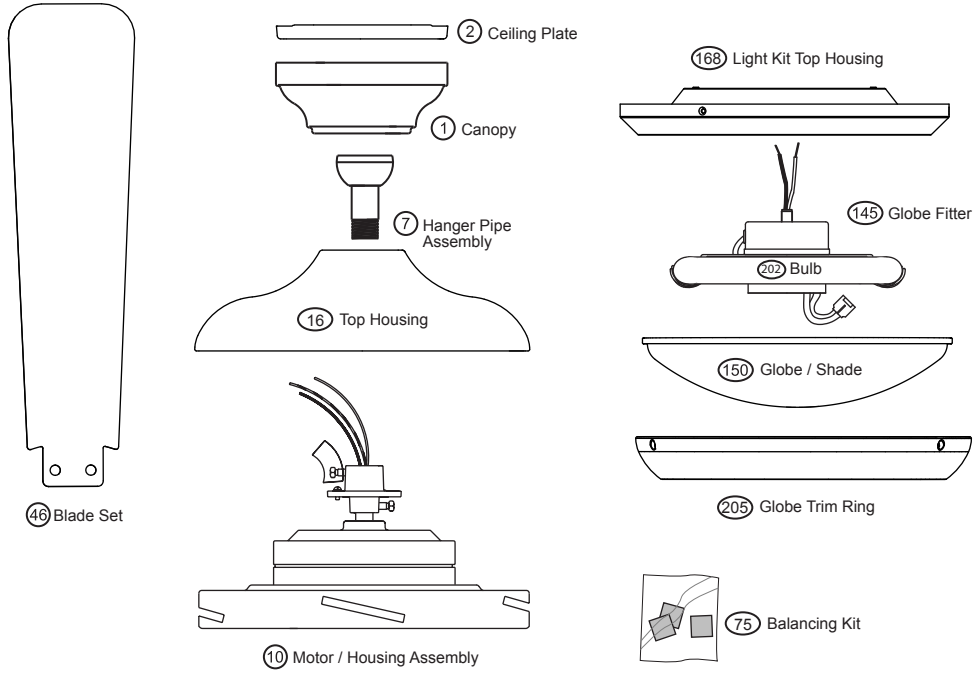

Fan Parts (Not Drawn to Scale)