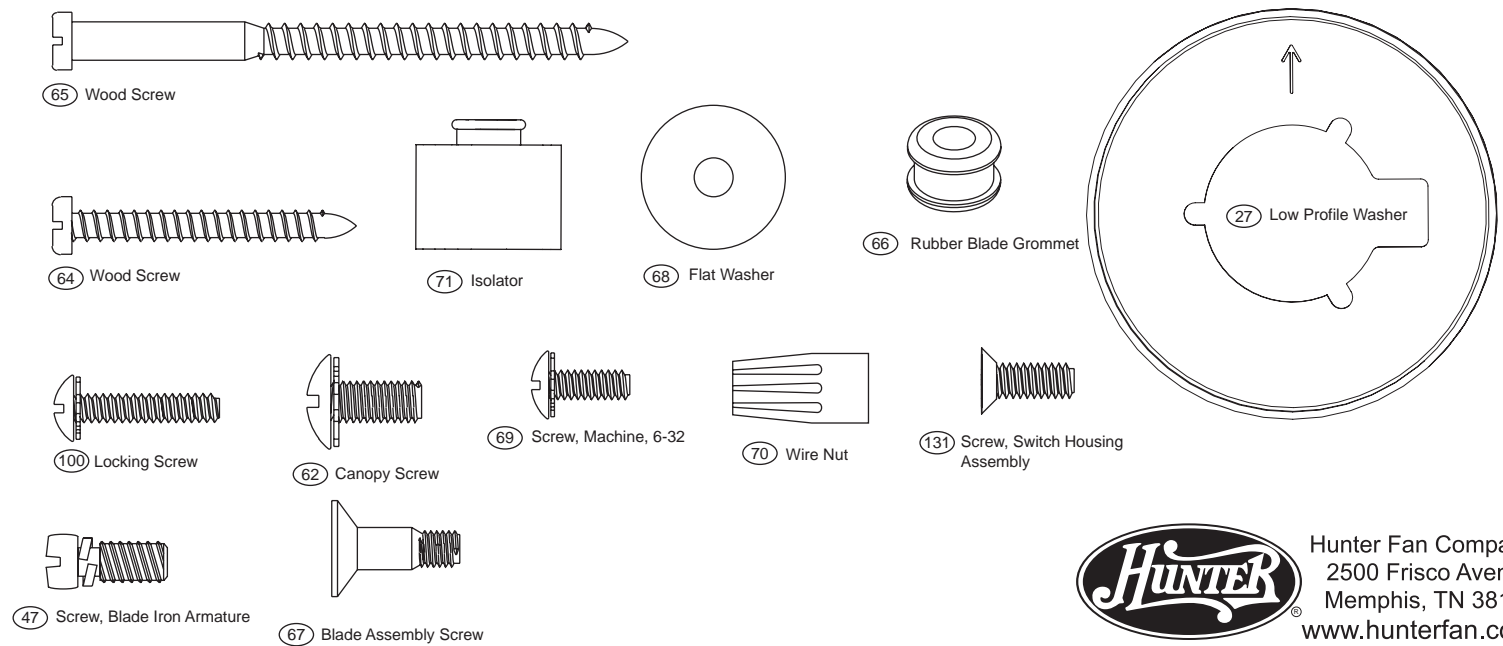

For additional information on:
 Hunter Products • Trouble Shooting
 Dealer Location • Service Center Locator
 Call 1-800-448-6837
www.hunterfan.com

Hardware (Drawn to Scale)

Part List		Model #	21580
		Asm. Dwg. #	97286-01
		Finish	Cocoa
Item #	Item Name	Qty	Part #
	* Hanging System Kit	1	92732-01-000
2	Ceiling Plate	1	-----
3	Canopy	1	-----
4	Canopy Trim Ring	1	-----
7	Hanger Ball / Downrod Assembly	1	-----
8	Set Screw (Not shown)	1	-----
27	Low Profile Washer	1	-----
62	Canopy Screw	4	-----
64	Wood Screw	2	-----
65	Wood Screw	2	-----
68	Flat Washer	4	-----
71	Isolator	4	-----
100	Locking Screw	3	-----
28	Light Kit	1	97231-02-000
29	Switch Housing Cover	1	73853-01-487
30	Switch Housing Assembly	1	93574-67-000
41	Switch Housing Plug Button	1	73854-01-487
44	Blade Iron Set	1	86450-05-487
46	Blade Set	1	75885-41-000
47	Screw, Blade Iron Armature	11	63755-02-247
	* Hardware Kit	1	97286-01-850
66	Rubber Blade Grommet	16	05989-01-000
67	Blade Assembly Screw	16	63730-07-247
69	Screw, Machine, 6-32	3	74506-36-247
70	Wire Nut	4	05172-01-000
75	Balancing Kit	1	07570-01-000
78	Pull Chain	1	63756-05-247
131	Screw, Switch Housing Assembly	3	64555-02-247
148	Bottom Cap	1	87509-01-547
149	Finial	1	87510-01-547
150	Glass Bowl	1	76064-01-000
205	Dummy Terminal, Female	1	08200-01-000
206	Dummy Terminal, Male	1	08198-01-000