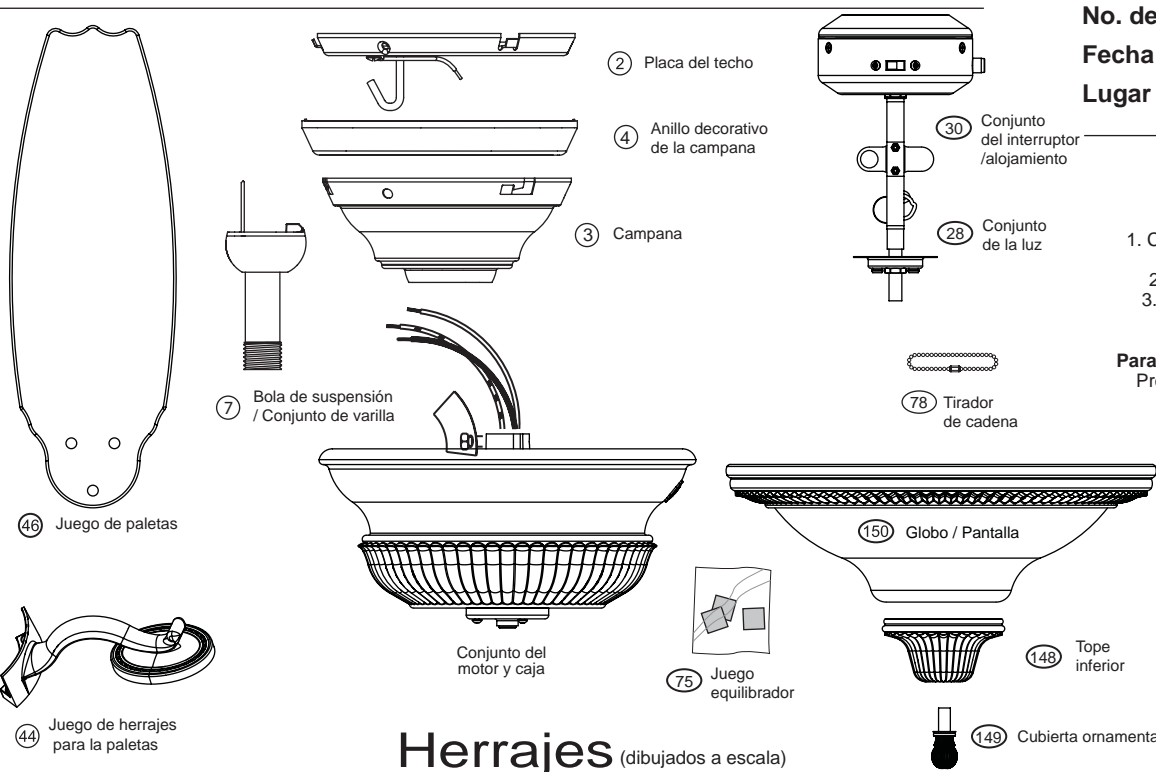

GUÍA DE PIEZAS

Use la Guía de Piezas de abajo para verificar que todas las piezas estn incluidas en la caja.

Si alguna pieza falta o est daada, llame al telefono 1-888-830-1326.

POR FAVOR NO DEVUELVA ESTE PRODUCTO A LA TIENDA DONDE LO COMPR.

Antes de instalar su ventilador, anote la informacin siguiente para sus archivos y asistencia con la garanta.

Piezas del ventilador (no dibujadas a escala)

Nombre del modelo _____

No. de catlogo _____

No. de serie _____

Fecha de compra _____

Lugar donde se compr _____

Si alguna pieza falta o est rota:
Llame al telefono 1-888-830-1326

Si el ventilador no funciona:
1. Consulte la gua de localizacin de fallas en su manual de instrucciones.
2. Llame a su centro local de servicio.
3. Llame al telefono 901-248-2222 para obtener asistencia tcnica.

Para informaciones adicionales acerca de:
Productos Hunter Localizacin de fallas
Localizacin de distribuidores
Localizacin de centros de servicio
Llame al telefono 1-800-448-6837
www.hunterfan.com

☐ 205 Terminal simulado, hembra

☐ 206 Terminal simulado, macho

☐ 29 Cubierta de la caja del interruptor

☐ 41 Botn taponador de la caja del interruptor

Herrajes (dibujados a escala)