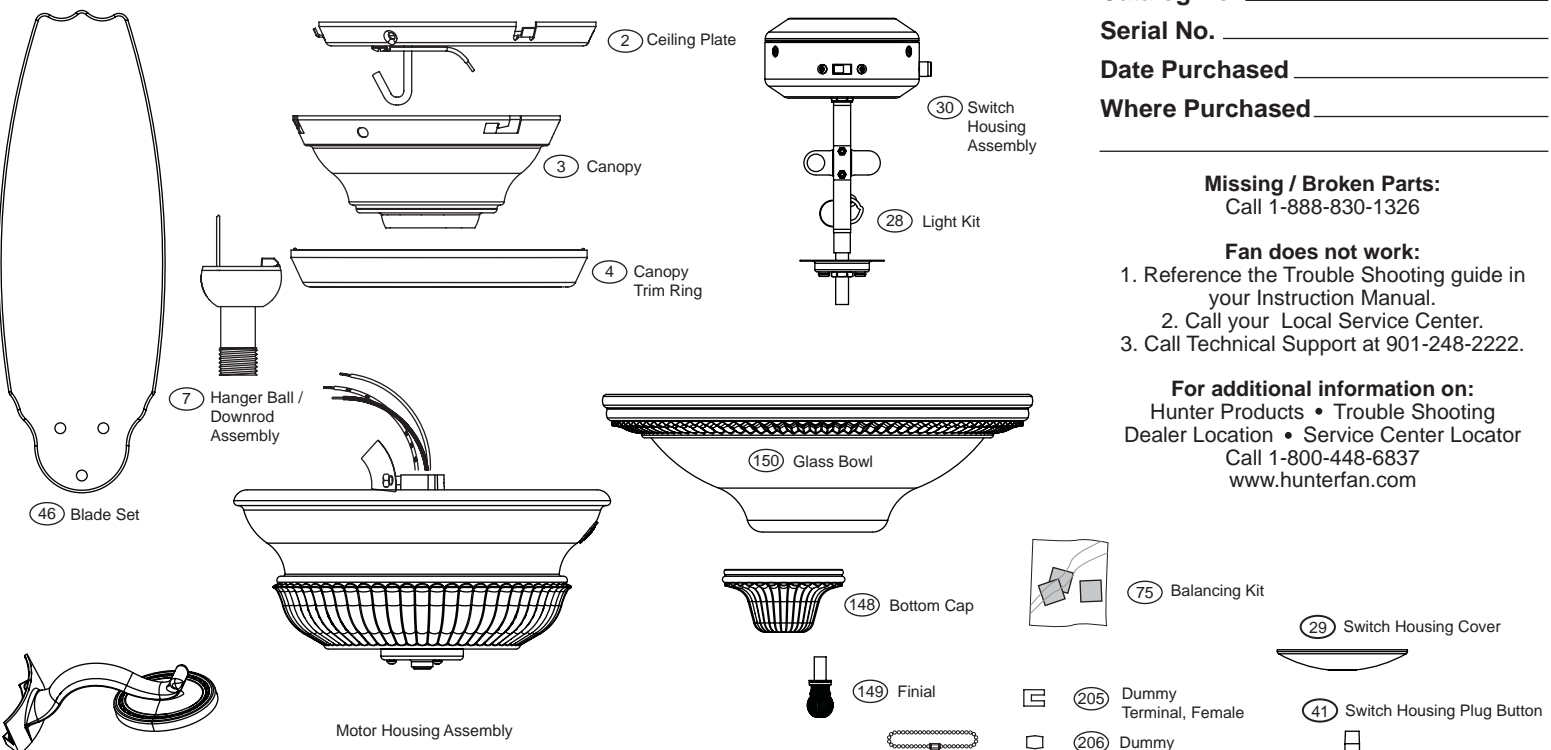

PARTS GUIDE

Using the Parts Guide below, check to make sure all parts are included in the box.
If parts are missing or damaged call 1-888-830-1326.
PLEASE DO NOT RETURN THIS PRODUCT TO THE STORE.

Before installing your fan, record the following information for your records and warranty assistance.

Fan Parts (Not Drawn to Scale)

Model Name _____
Catalog No. _____
Serial No. _____
Date Purchased _____
Where Purchased _____

Missing / Broken Parts:
Call 1-888-830-1326

1. **Fan does not work:**
1. Reference the Trouble Shooting guide in your Instruction Manual.
  2. Call your Local Service Center.
  3. Call Technical Support at 901-248-2222.

For additional information on:
Hunter Products • Trouble Shooting
Dealer Location • Service Center Locator
Call 1-800-448-6837
www.hunterfan.com

Hardware (Drawn to Scale)