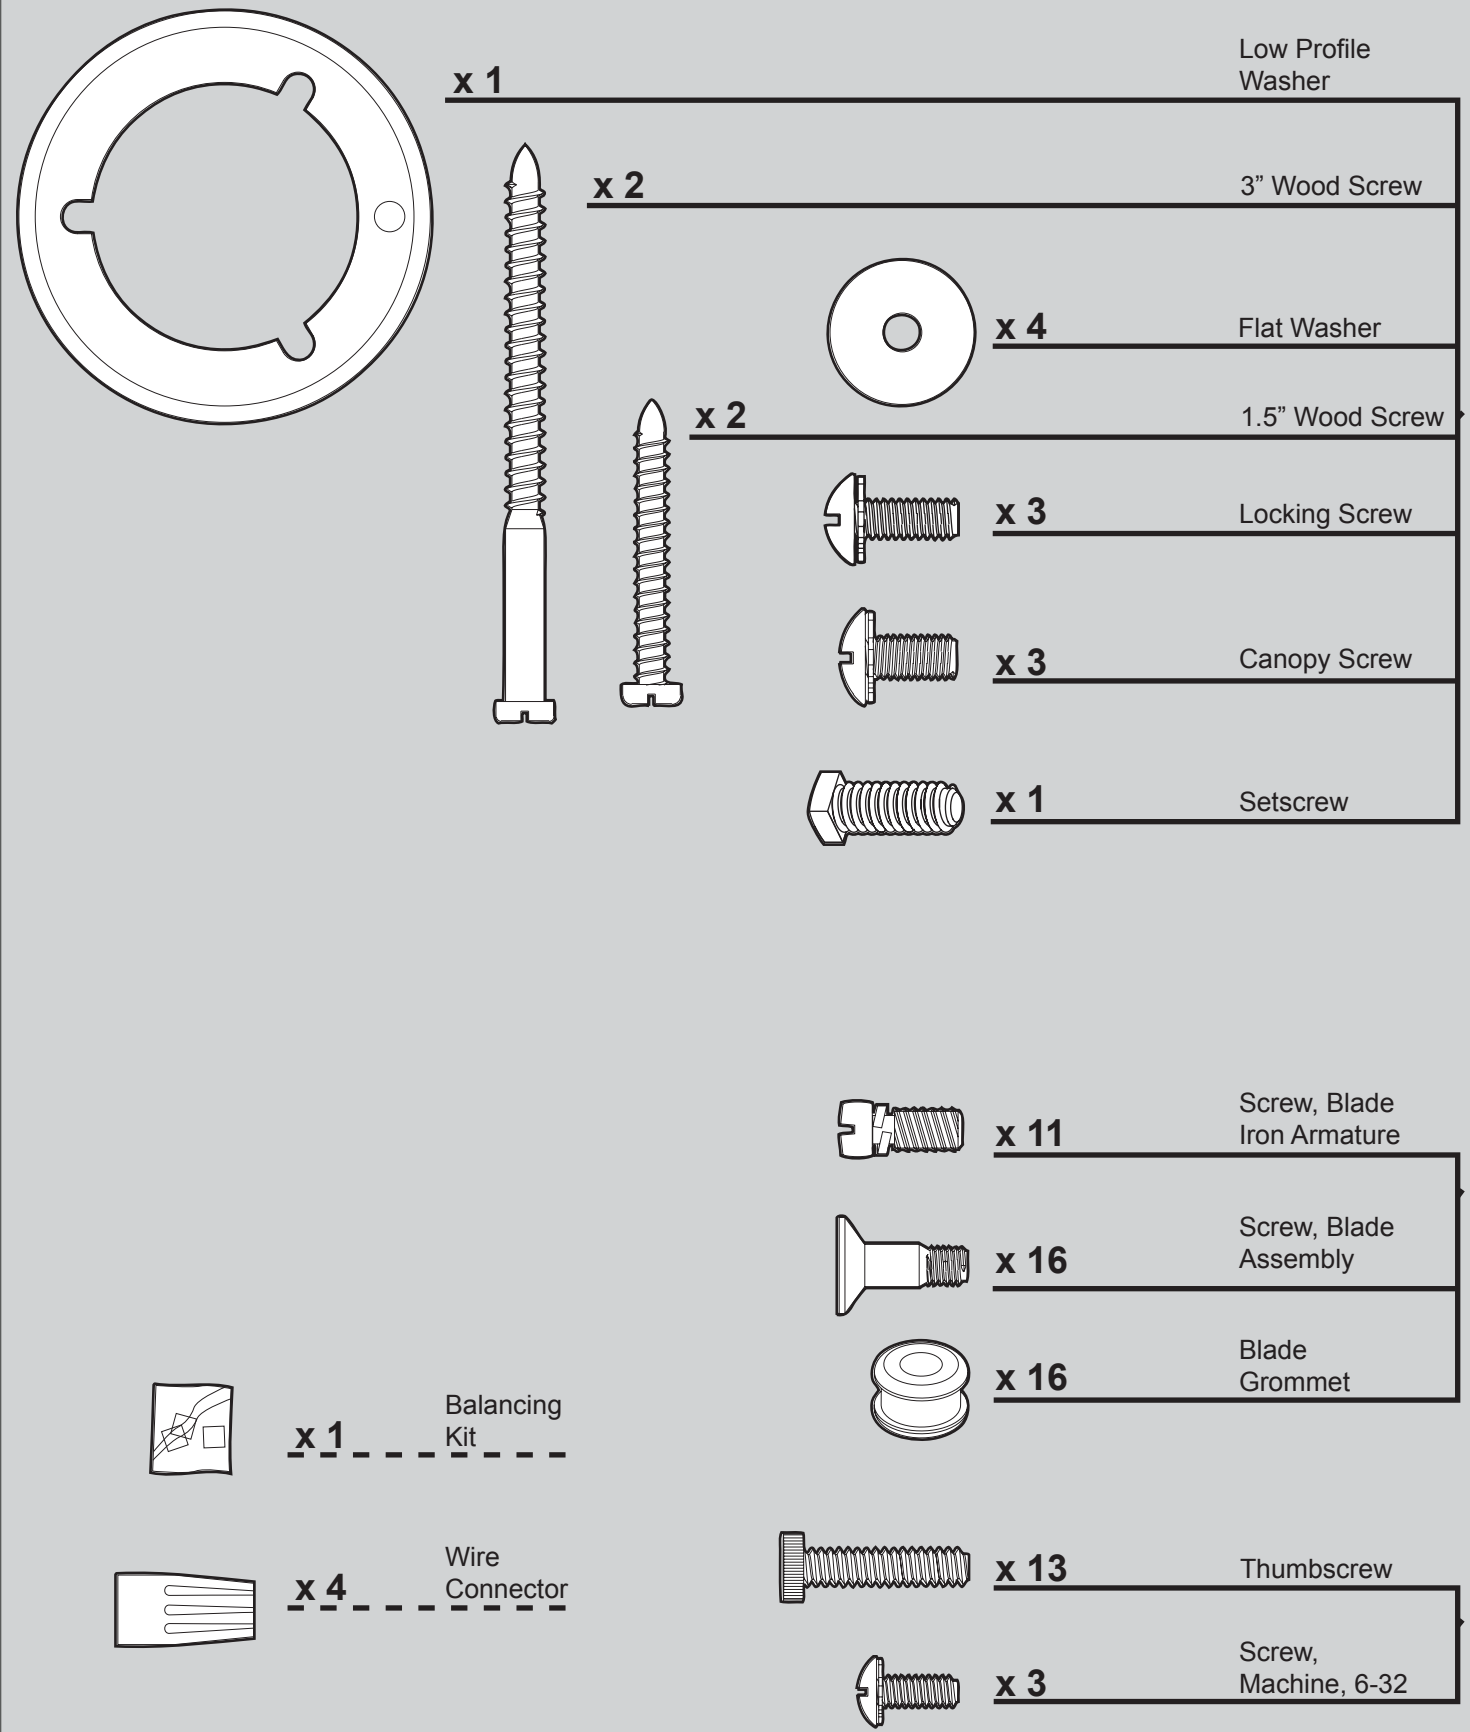

Hardware

(Drawn to Scale)