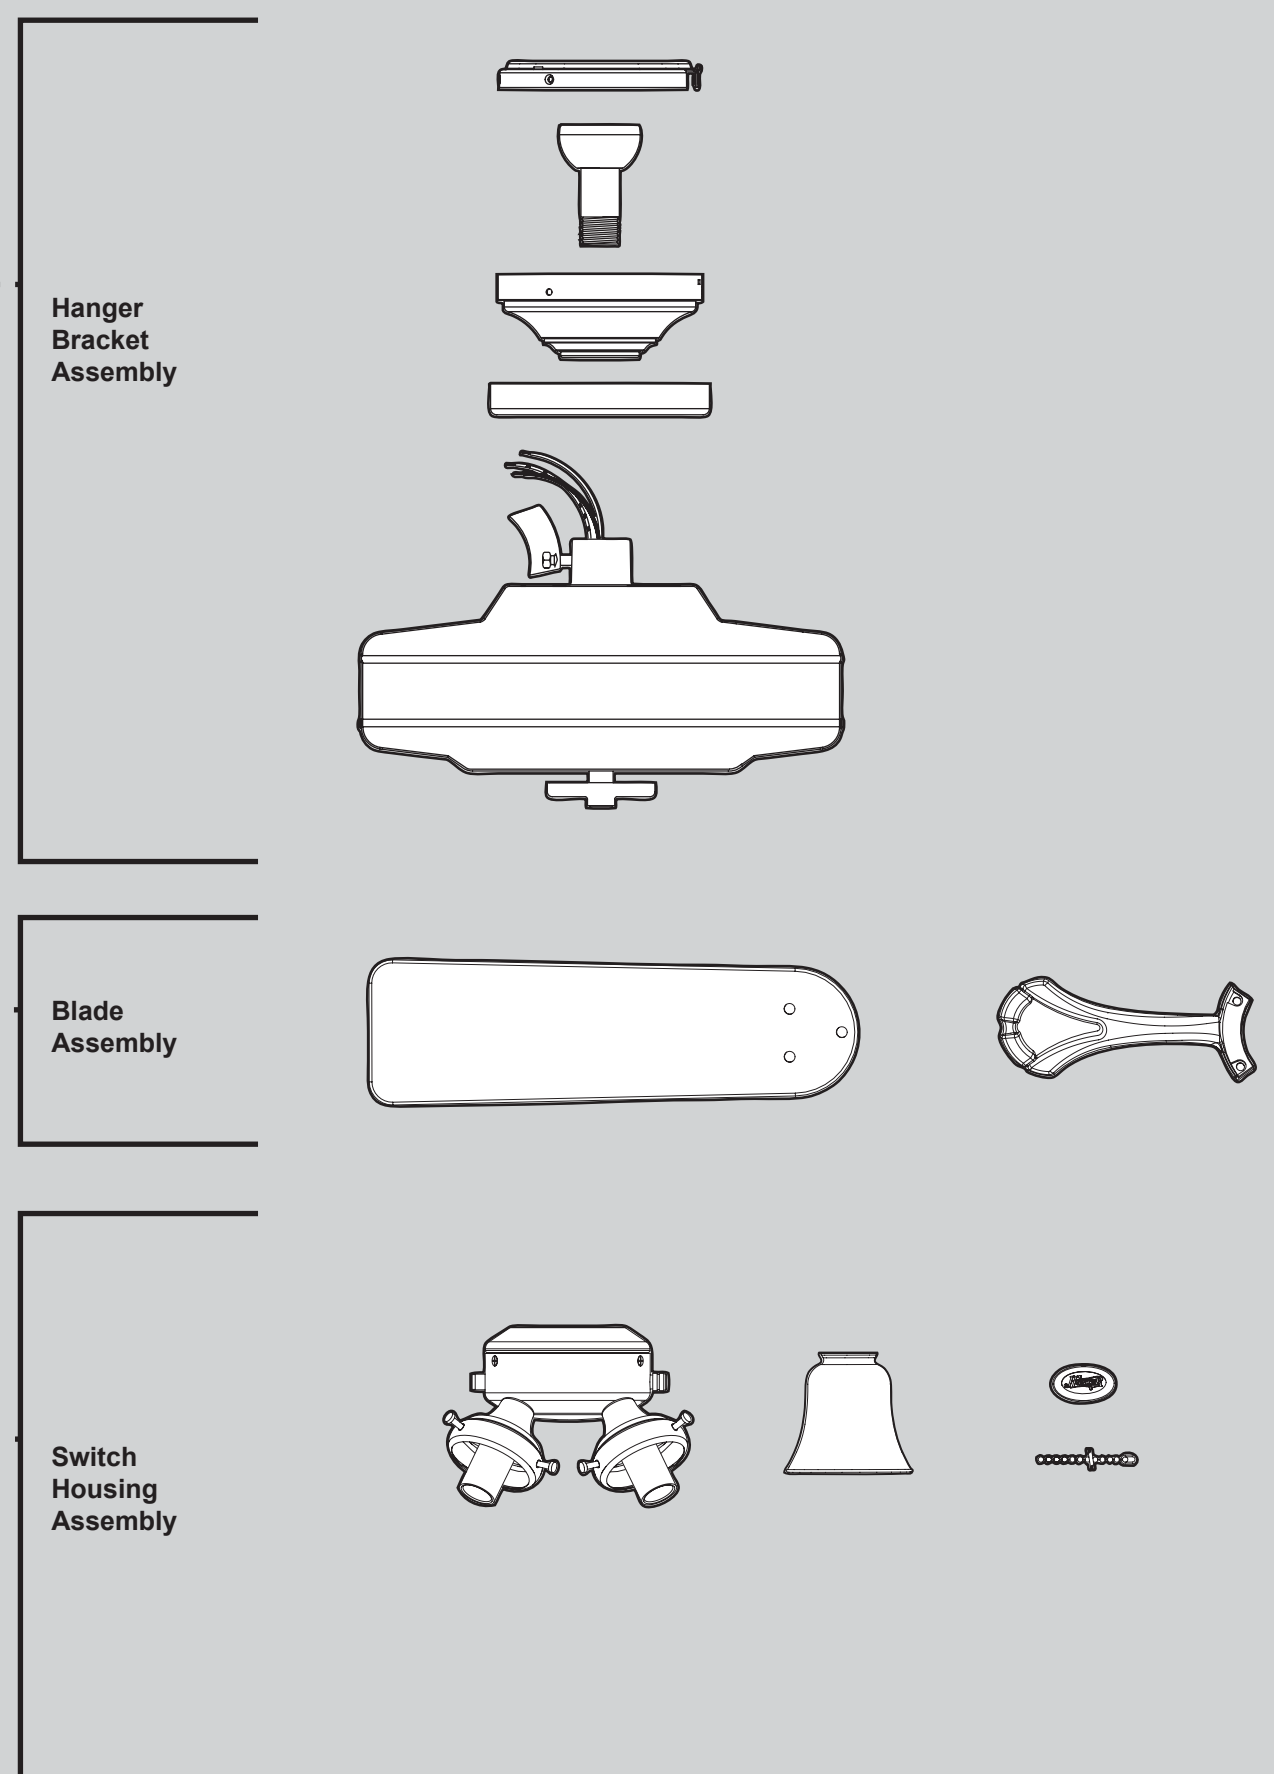

Fan Parts

(Not Drawn to Scale)