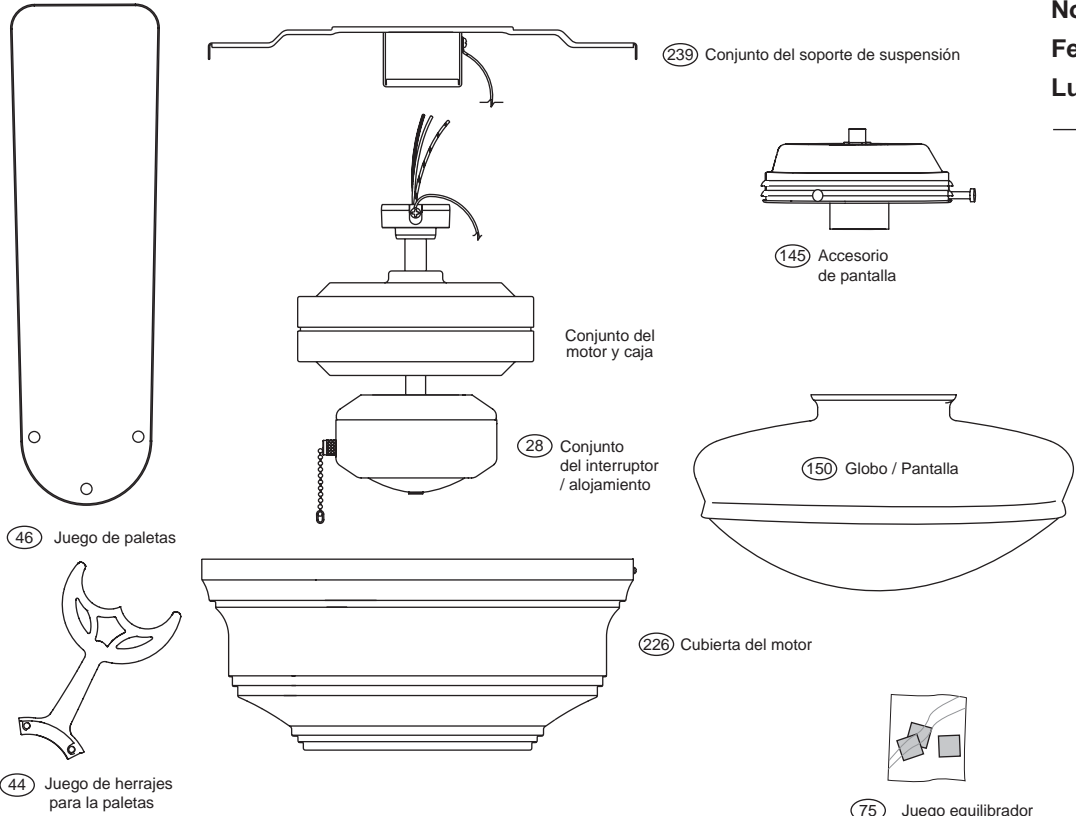

GUÍA DE PIEZAS

Use la Guía de Piezas de abajo para verificar que todas las piezas estén incluidas en la caja.

Si alguna pieza falta o está dañada, llame al teléfono 1-888-830-1326.

POR FAVOR NO DEVUELVA ESTE PRODUCTO A LA TIENDA DONDE LO COMPRÓ.

Antes de instalar su ventilador, anote la información siguiente para sus archivos y asistencia con la garantía.

Piezas del ventilador (no dibujadas a escala)

Nombre del modelo _____

No. de catálogo _____

No. de serie _____

Fecha de compra _____

Lugar de compra _____

Si alguna pieza falta o está rota:
Llame al teléfono 1-888-830-1326

1. Si el ventilador no funciona:
1. Consulte la guía de localización de fallas en su manual de instrucciones.
  2. Llame a su centro local de servicio.
  3. Llame al teléfono 901-248-2222 para obtener asistencia técnica.

Para informaciones adicionales acerca de:

Productos Hunter • Localización de fallas
Localización de distribuidores
Localización de centros de servicio
Llame al teléfono 1-800-448-6837
www.hunterfan.com

Materiales (dibujados a escala)