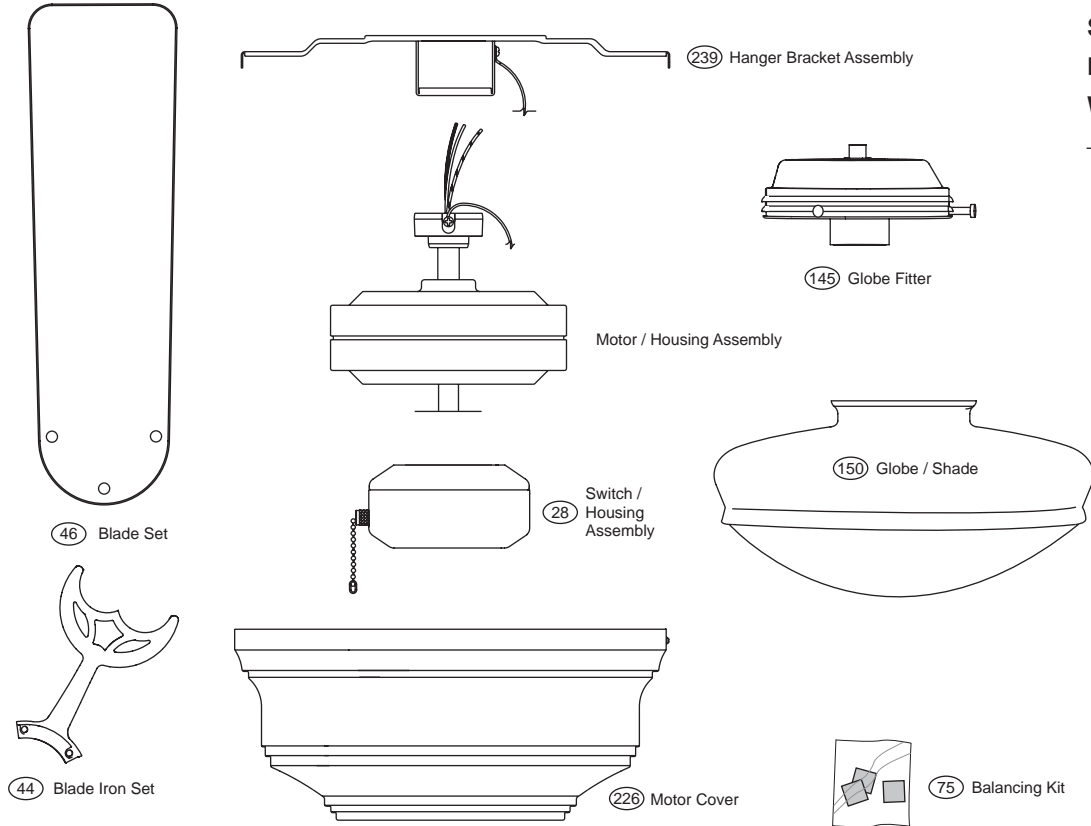

PARTS GUIDE

Using the Parts Guide below, check to make sure all parts are included in the box.
If parts are missing or damaged call 1-888-830-1326.
PLEASE DO NOT RETURN THIS PRODUCT TO THE STORE.

Before installing your fan, record the following information for your records and warranty assistance.

Fan Parts (Not Drawn to Scale)

Model Name _____
Catalog No. _____
Serial No. _____
Date Purchased _____
Where Purchased _____

Missing / Broken Parts:
Call 1-888-830-1326

1. **Fan does not work:**
1. Reference the Trouble Shooting guide in your Instruction Manual.
  2. Call your Local Service Center.
  3. Call Technical Support at 901-248-2222.

For additional information on:
Hunter Products • Trouble Shooting
Dealer Location • Service Center Locator
Call 1-800-448-6837
www.hunterfan.com

Hardware (Drawn to Scale)