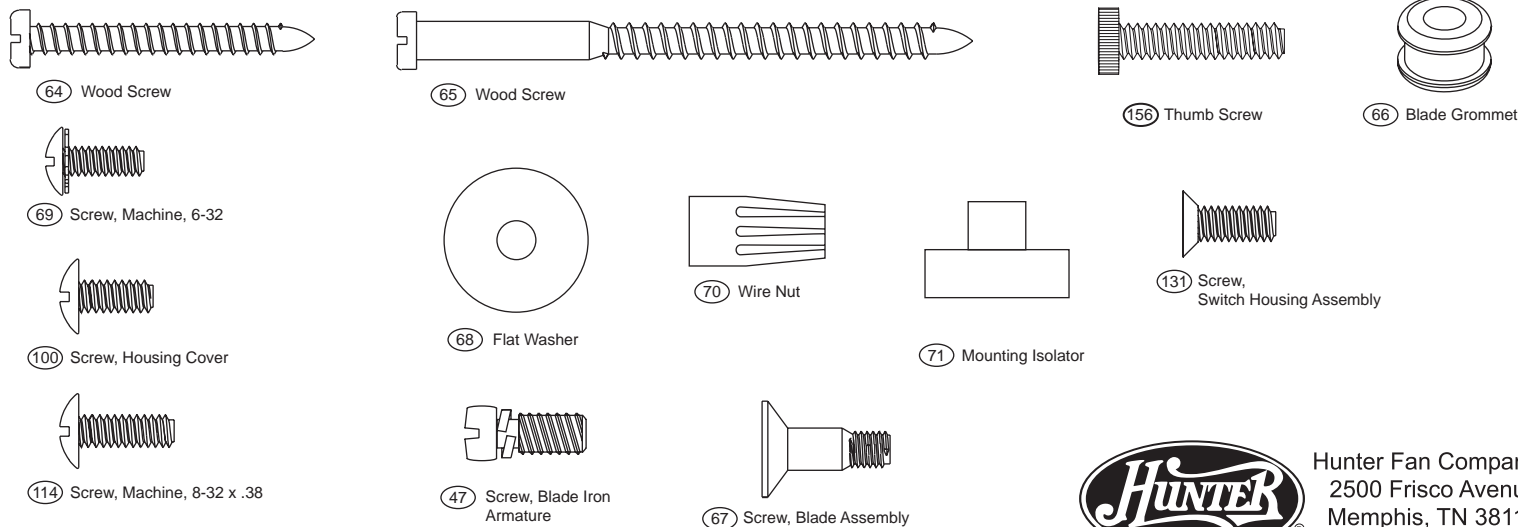

For additional information on:
 Hunter Products • Trouble Shooting
 Dealer Location • Service Center Locator
 Call 1-800-448-6837
www.hunterfan.com

Hardware (Drawn to Scale)

Parts List		Model #	20810	20801
		Asm. Dwg. #	97419-01	97419-02
		Finish	White	Antique Pewter
Item #	Item Name	Qty	Part #	Part #
28	Switch / Housing Assembly	1	93194-03-000	93194-14-000
29	Switch Housing Cover	1	73853-01-132	73853-01-306
41	Switch Housing Plug Button	1	73854-01-132	73854-01-306
44	Blade Iron Set	1	93724-05-132	93724-05-306
46	Blade Set	1	75147-09-000	75006-32-000
47	Screw, Blade Iron Armature	10	63755-05-133	63755-05-247
	Hardware Kit	1	94953-00-860	94953-00-861
64	Wood Screw	2	06512-01-232	06512-01-232
65	Wood Screw	2	03144-03-232	03144-03-232
66	Blade Grommet	16	05989-02-000	05989-01-000
67	Screw, Blade Assembly	16	63730-01-133	63730-01-247
68	Flat Washer	4	06301-01-232	06301-01-232
69	Screw, Machine, 6-32	3	74506-36-232	74506-36-232
70	Wire Nut	4	05172-01-000	05172-01-000
71	Mounting Isolator	4	63731-01-000	63731-01-000
100	Screw, Housing Cover	4	74508-37-133	74508-37-247
114	Screw, Machine, 8-32	2	74508-36-232	74508-36-232
131	Screw, Switch Housing Assembly	3	64555-02-133	64555-02-247
75	Balancing Kit	1	07570-01-000	07570-01-000
145	Globe Fitter	1	87629-02-132	87629-03-306
150	Globe / Shade	1	84210-01-000	84210-01-000
156	Thumb Screw	3	03077-01-095	03077-01-095
226	Motor Cover	1	92511-01-132	92511-01-306
239	Hanger Bracket Assembly	1	73846-01-095	73846-01-095