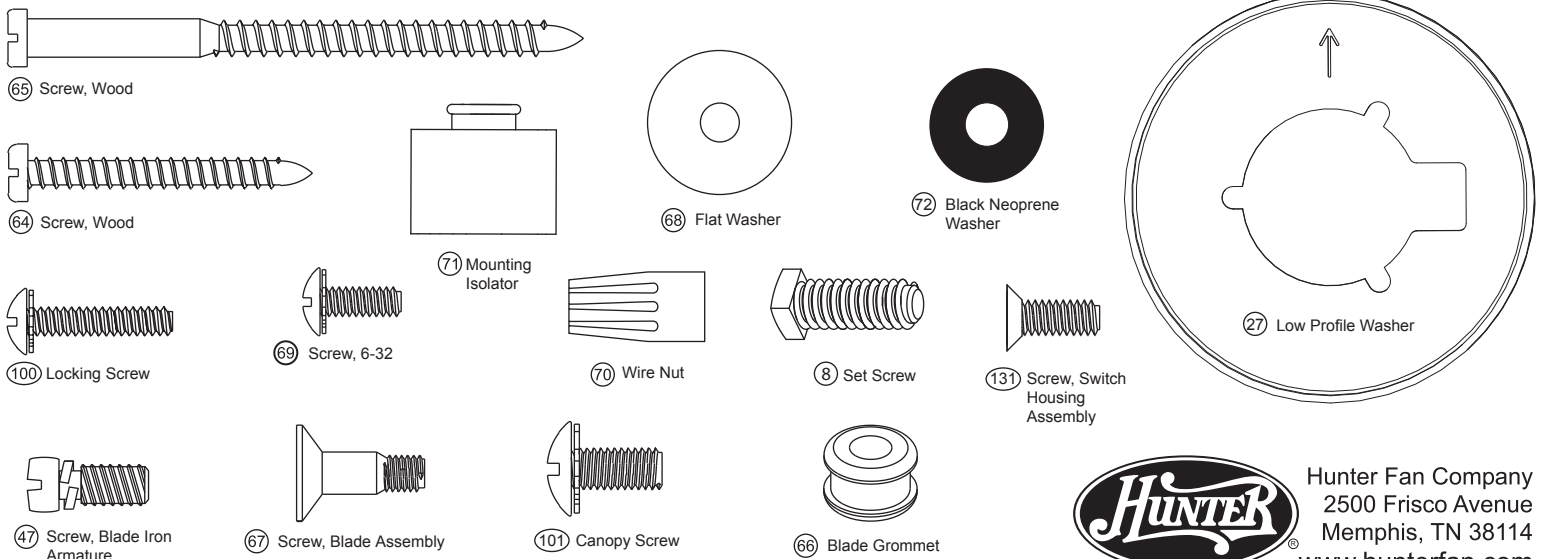

Hardware (Drawn to Scale)

Hunter Fan Company
2500 Frisco Avenue
Memphis, TN 38114
www.hunterfan.com