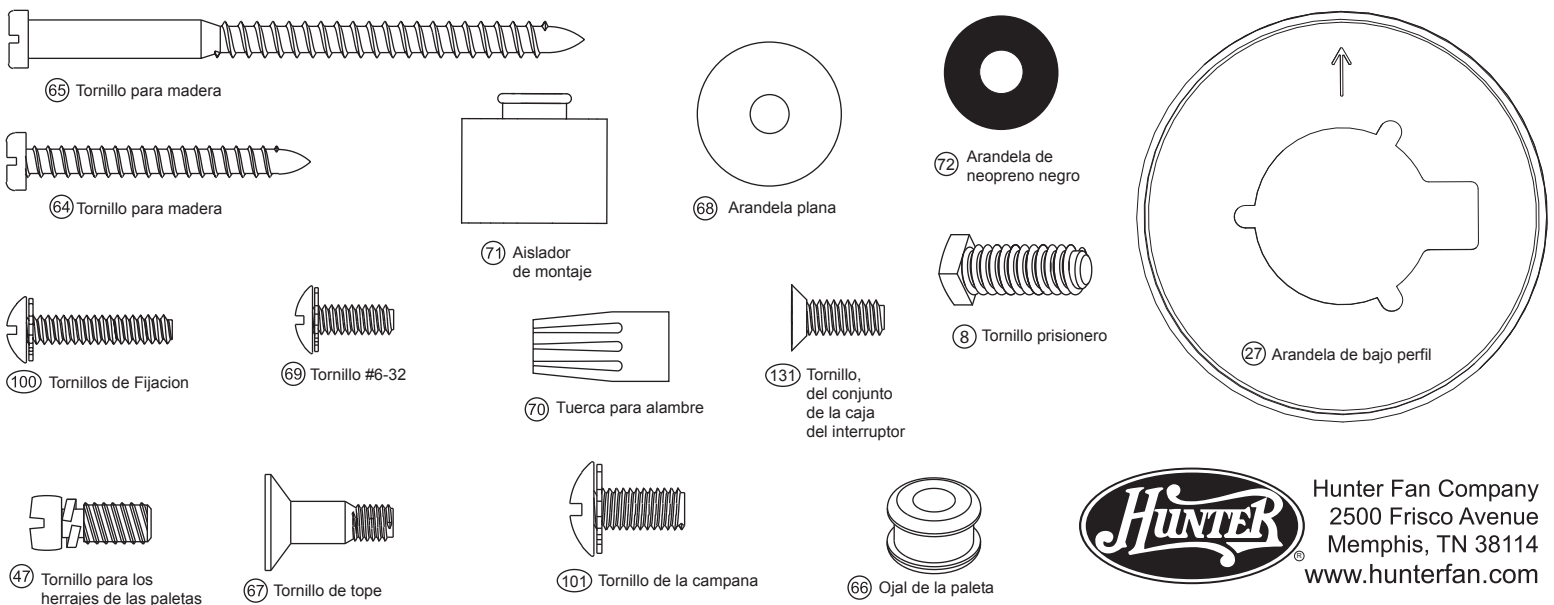

Herrajes (dibujados a escala)

Hunter Fan Company
2500 Frisco Avenue
Memphis, TN 38114
www.hunterfan.com