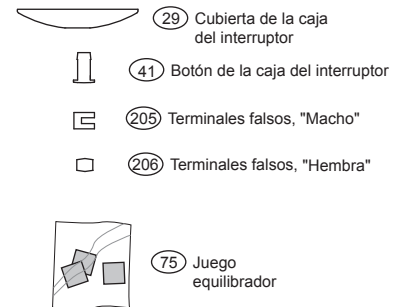

GUÍA DE PIEZAS

STOP

Use la Guía de Piezas de abajo para verificar que todas las piezas estn incluidas en la caja.

Si alguna pieza falta o est daada, llame al telefono 1-888-830-1326.

POR FAVOR NO DEVUELVA ESTE PRODUCTO A LA TIENDA DONDE LO COMPR.

Antes de instalar su ventilador, anote la informacin siguiente para sus archivos y asistencia con la garanta.

Piezas del ventilador (no dibujadas a escala)

Nombre del modelo _____

No. de catalogo _____

No. de serie _____

Fecha de compra _____

Lugar donde se compr_____

Si alguna pieza falta o est rota:
Llame al telefono 1-888-830-1326

Si el ventilador no funciona:

1. Consulte la gua de localizaci3n de fallas en su manual de instrucciones.
2. Llame a su centro local de servicio.
3. Llame al telefono 901-248-2222 para obtener asistencia tcnica.

Para informaciones adicionales acerca de:

Productos Hunter • Localizaci3n de fallas
Localizaci3n de distribuidores
Localizaci3n de centros de servicio
Llame al telefono 1-800-448-6837
www.hunterfan.com

Herrajes (dibujados a escala)

Hunter Fan Company
2500 Frisco Avenue
Memphis, TN 38114
www.hunterfan.com