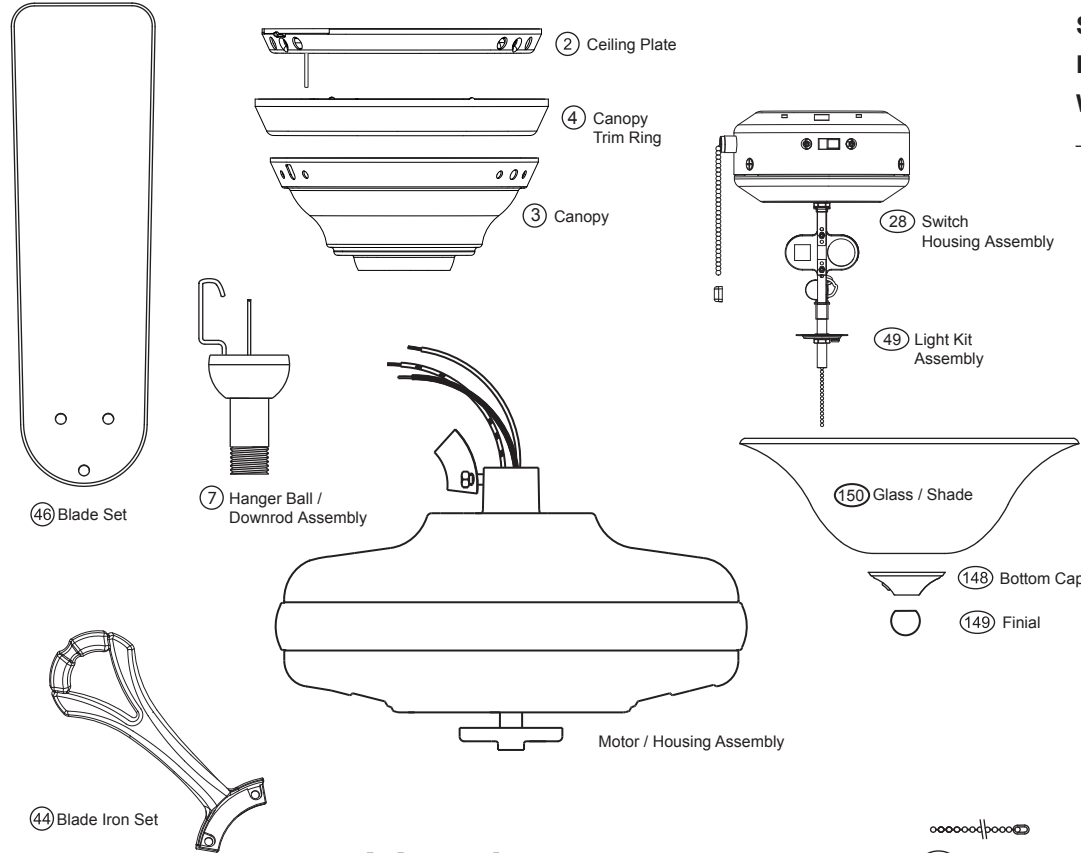

Fan Parts (Not Drawn to Scale)

Model Name _____
Catalog No. _____
Serial No. _____
Date Purchased _____
Where Purchased _____

Missing / Broken Parts:
Call 1-888-830-1326

Fan does not work:

1. Reference the Trouble Shooting guide in your Instruction Manual.
2. Call your Local Service Center.
3. Call Technical Support at 901-248-2222.

For additional information on:
Hunter Products • Trouble Shooting
Dealer Location • Service Center Locator
Call 1-800-448-6837
www.hunterfan.com