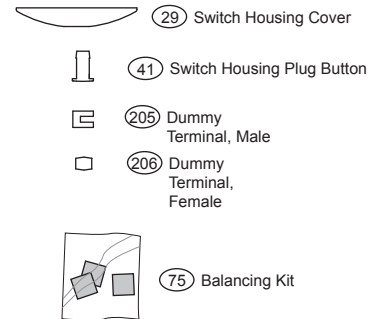

PARTS GUIDE

Using the Parts Guide below, check to make sure all parts are included in the box.
If parts are missing or damaged call 1-888-830-1326.
PLEASE DO NOT RETURN THIS PRODUCT TO THE STORE.

Before installing your fan, record the following information for your records and warranty assistance.

Fan Parts (Not Drawn to Scale)

Model Name _____
Catalog No. _____
Serial No. _____
Date Purchased _____
Where Purchased _____

Missing / Broken Parts:
Call 1-888-830-1326

Fan does not work:

1. Reference the Trouble Shooting guide in your Instruction Manual.
2. Call your Local Service Center.
3. Call Technical Support at 901-248-2222.

For additional information on:
Hunter Products • Trouble Shooting
Dealer Location • Service Center Locator
Call 1-800-448-6837
www.hunterfan.com

Hardware (Drawn to Scale)

Hunter Fan Company
2500 Frisco Avenue
Memphis, TN 38114
www.hunterfan.com